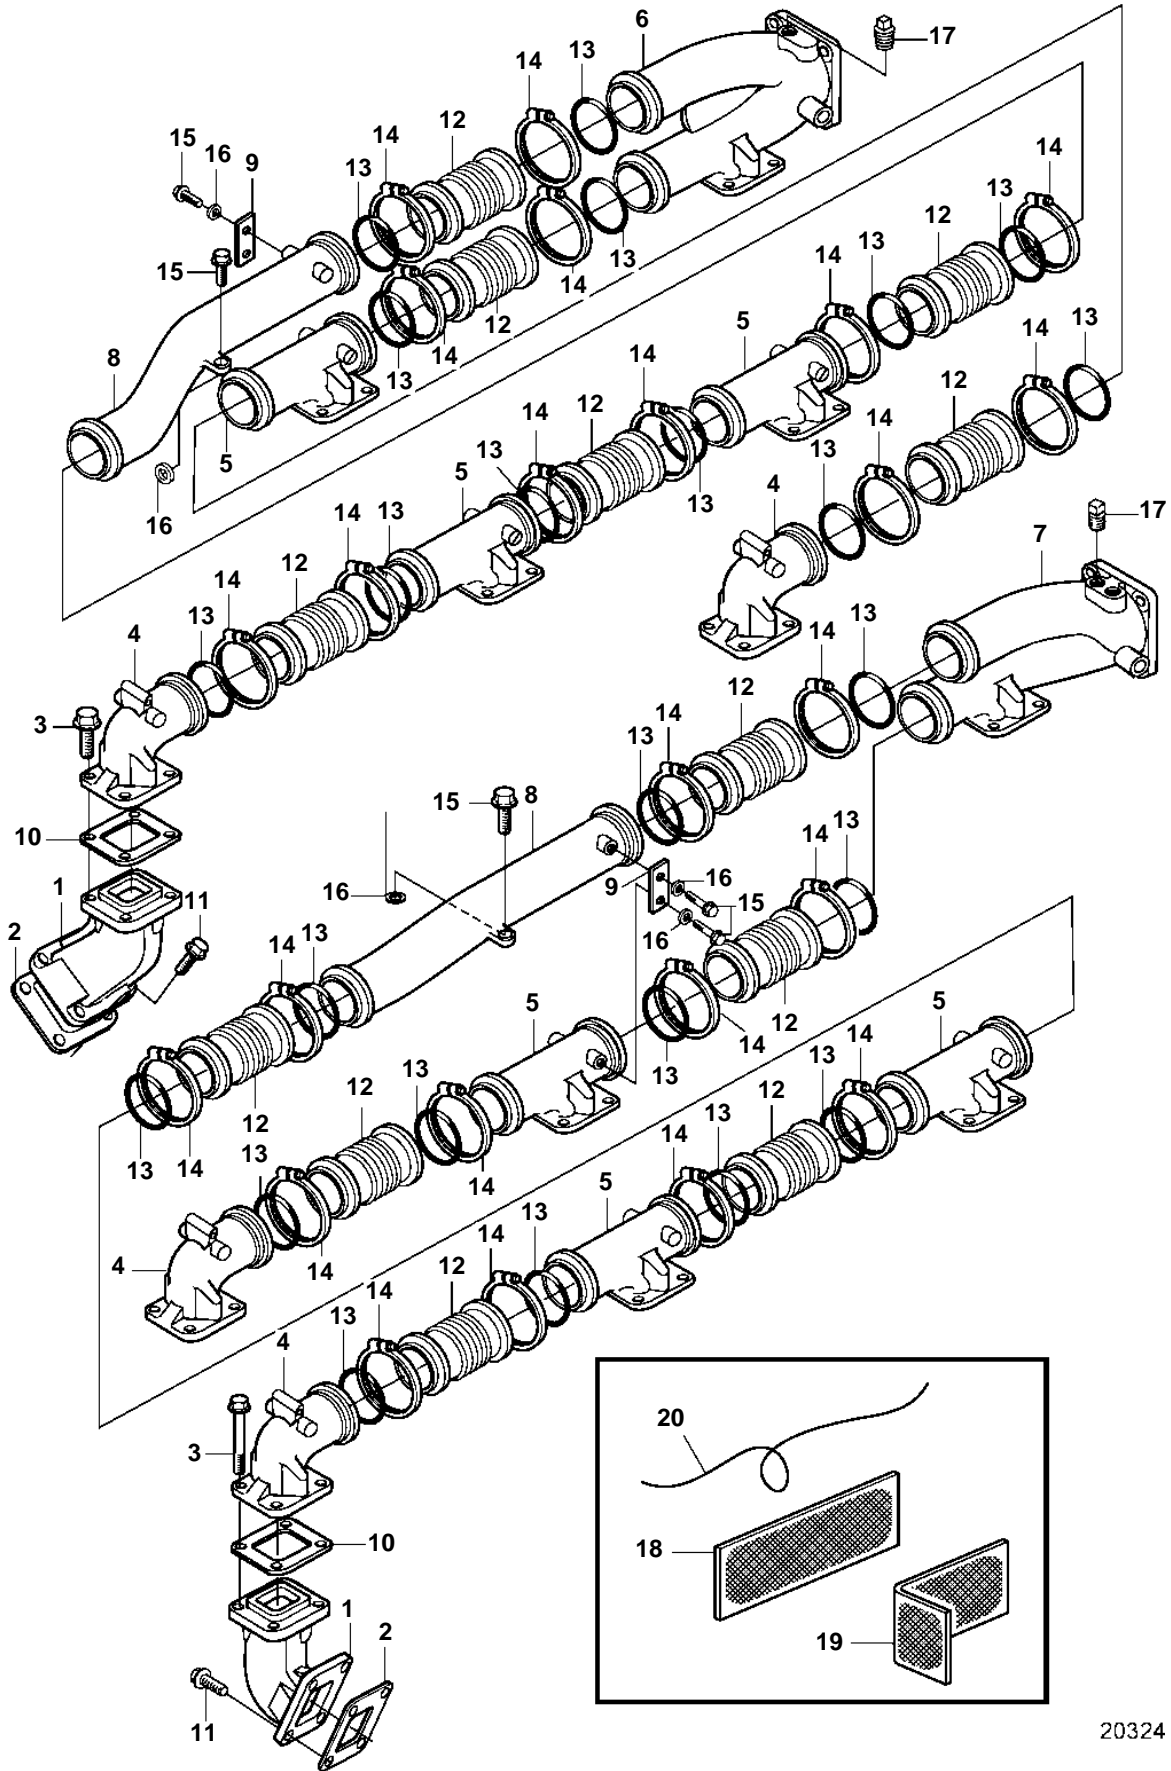

D49A-MT AUX, D49A-MS AUX

20324

D49A-MT AUX, D49A-MS AUX

REF	PART NO.	QTY	DESCRIPTION	NOTES
1	3833265	12	Connector, cylinder head	
2	3831822	12	Gasket	
3	3832249	48	Screw	
4	3833742	4	Manifold	
5	3833740	6	Manifold	
6	3840631	1	Exhaust manifold, turbo, right	
7	3840632	1	Exhaust manifold, turbo, left	
8	3833741	2	Manifold	
9	3835483	4	Stay	
10	3833568	12	Gasket	
11	3831818	48	Screw	
12	3836891	12	Compensator	
13	3833570	24	Gasket	
14	3833308	24	Clutch	
15	3832249	10	Screw	
16	3834864	10	Washer	
17	3836541	4	Plug	
18	3839548	4	Cover	L=750mm
19	3839549	2	Cover	L=500mm
20	3839550	4	Wire	