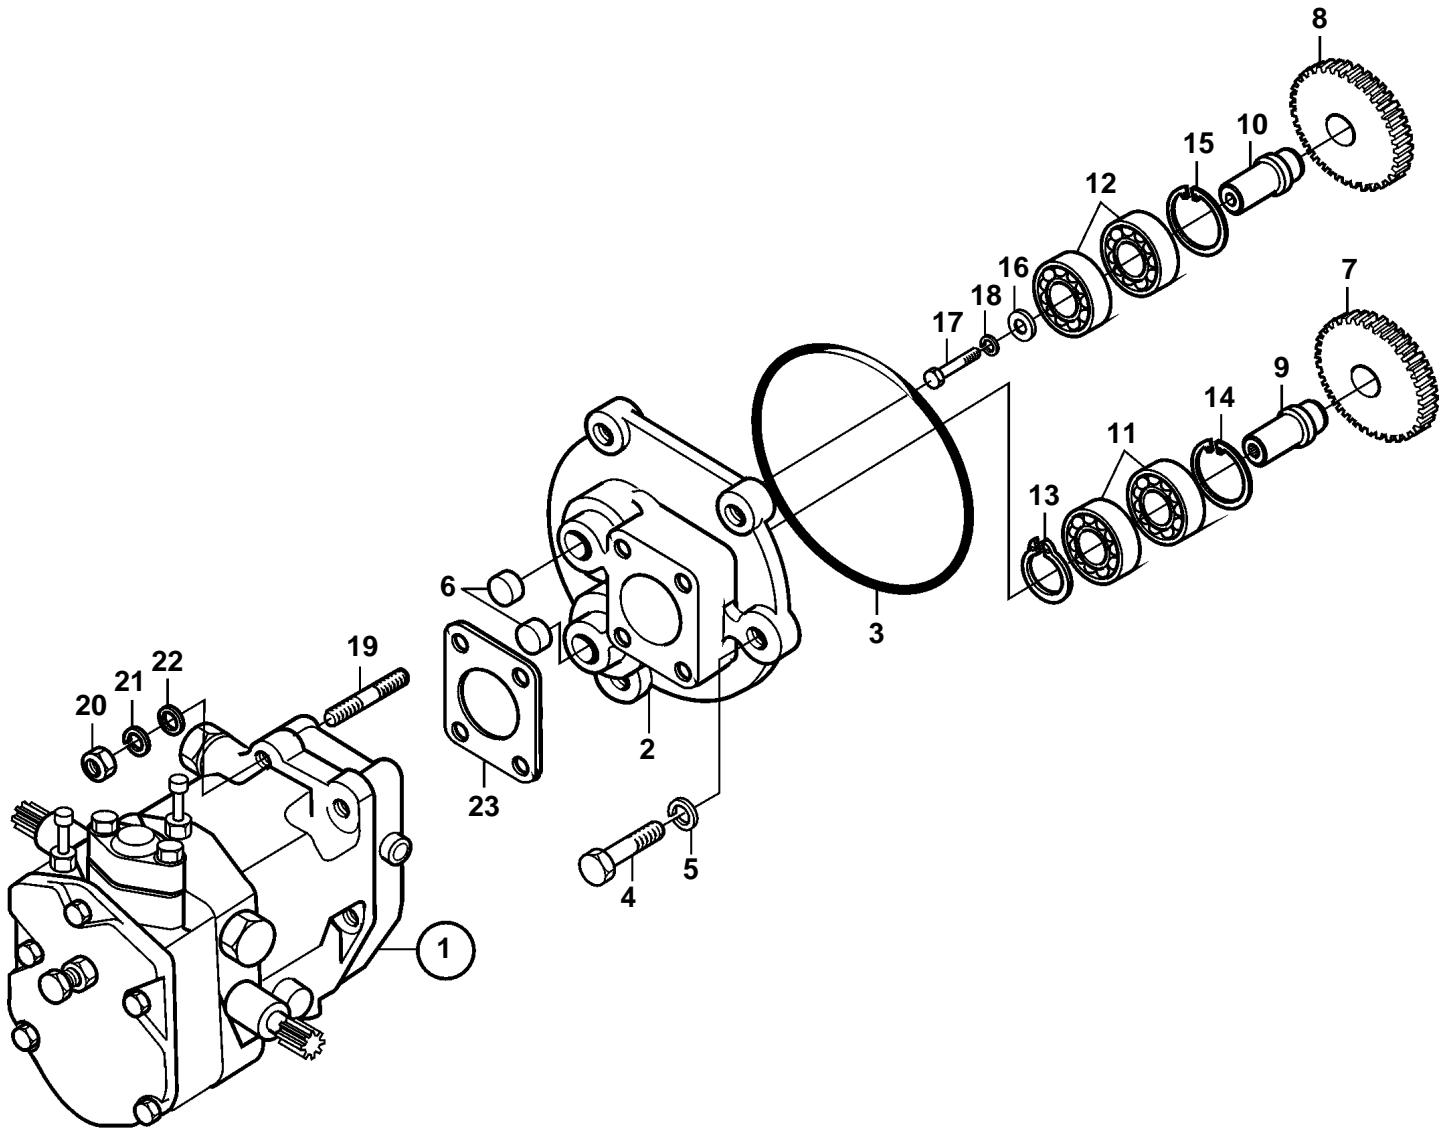

D49A-MT AUX, D49A-MS AUX

18569

D49A-MT AUX, D49A-MS AUX

REF	PART NO.	QTY	DESCRIPTION	SEE SEC.
1	3833606	1	Regulator	
				4993
2	3833150	1	Housing	
3	3831580	1	O-ring	
4	3832063	4	Screw	
5	3832245	4	Spring washer	
6	3831533	2	Cap	
7	3831933	1	Drive gear	
8	3831934	1	Idler gear	
9	3831926	1	Axle shaft	
10	3831928	1	Shaft	
11	3832345	2	Bearing	
12	3832344	2	Bearing	
13	3832294	1	Snap ring	
14	3832299	1	Snap ring	
15	3832298	1	Snap ring	
16	3832035	1	Washer	
17	3835722	1	Screw	
18	3832225	1	Spring washer	
19	3832110	4	Stud	
20	3831756	4	Nut	
21	3832225	4	Spring washer	
22	3831791	4	Washer	
23	3831703	1	Gasket	