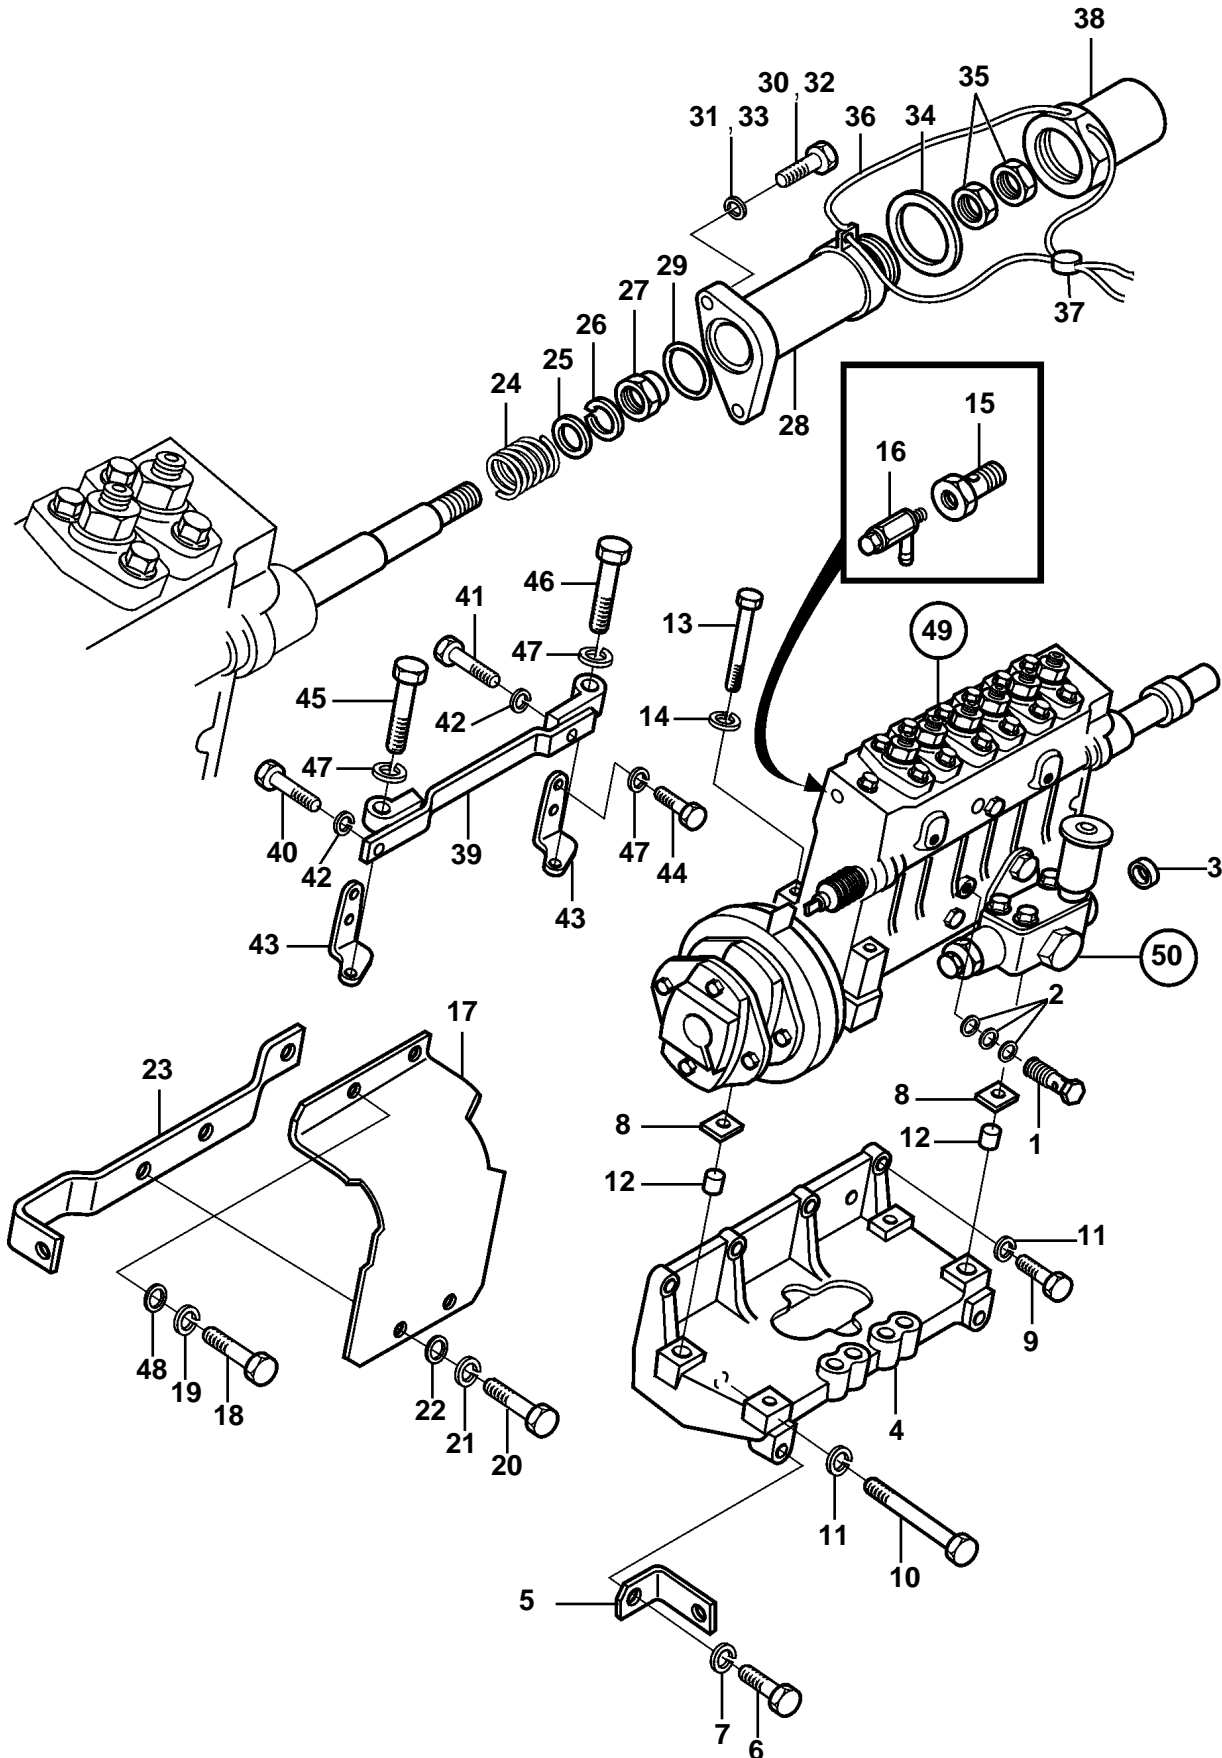

D49A-MT AUX, D49A-MS AUX

D49A-MT AUX, D49A-MS AUX

REF	PART NO.	QTY	DESCRIPTION	SEE SEC.	NOTES
1	3832295	1	Hollow screw		
2	3831588	3	Sealing washer		
3	3831890	1	Spacer		
4	3838480	1	Bracket		
5	3834723	1	Stay		
6	3832058	1	Screw		
7	3832245	1	Spring washer		
8	3834590	2	Shim		
9	3832073	5	Screw		
10	3831553	2	Screw		
11	3832245	7	Spring washer		
12	3833972	2	Guide sleeve		
13	3832091	4	Screw		
14	3832245	4	Spring washer		
15	3832027	1	Hollow screw		
16	3831626	1	Tap		
17	3833379	1	Cover		
18	3835725	2	Screw		
19	3832218	2	Washer		
20	3832041	2	Screw		
21	3832233	2	Spring washer		
22	3832214	2	Washer		
23	3834684	1	Stay		
24	3834662	1	Return spring		
25	3832214	1	Washer		
26	3832233	1	Spring washer		
27	3831785	1	Lock nut		
28	3833161	1	Spring housing		
29	3835765	1	O-ring		
30	3835722	1	Screw		
31	3832225	1	Spring washer		
32	3832040	1	Screw		
33	3832225	1	Spring washer		
34	3831945	1	Sealing washer		
35	3831771	2	Lock nut		
36	3837686	1	Wire		
37	3832024	1	Lead sealing tab		
38	3833111	1	Cap		
39	3834703	1	Stay		
40	3832093	1	Screw		
41	3831554	1	Screw		
42	3837814	2	Washer		
43	3834704	2	Stay		
44	3832058	4	Screw		
45	3832065	1	Screw		
46	3832073	1	Screw		
47	3832245	6	Spring washer		
48	3832218	2	Washer		
49	3839377	1	Injection pump		S.B
				7097	
50	3834322	1	Fuel pump		
				4986	