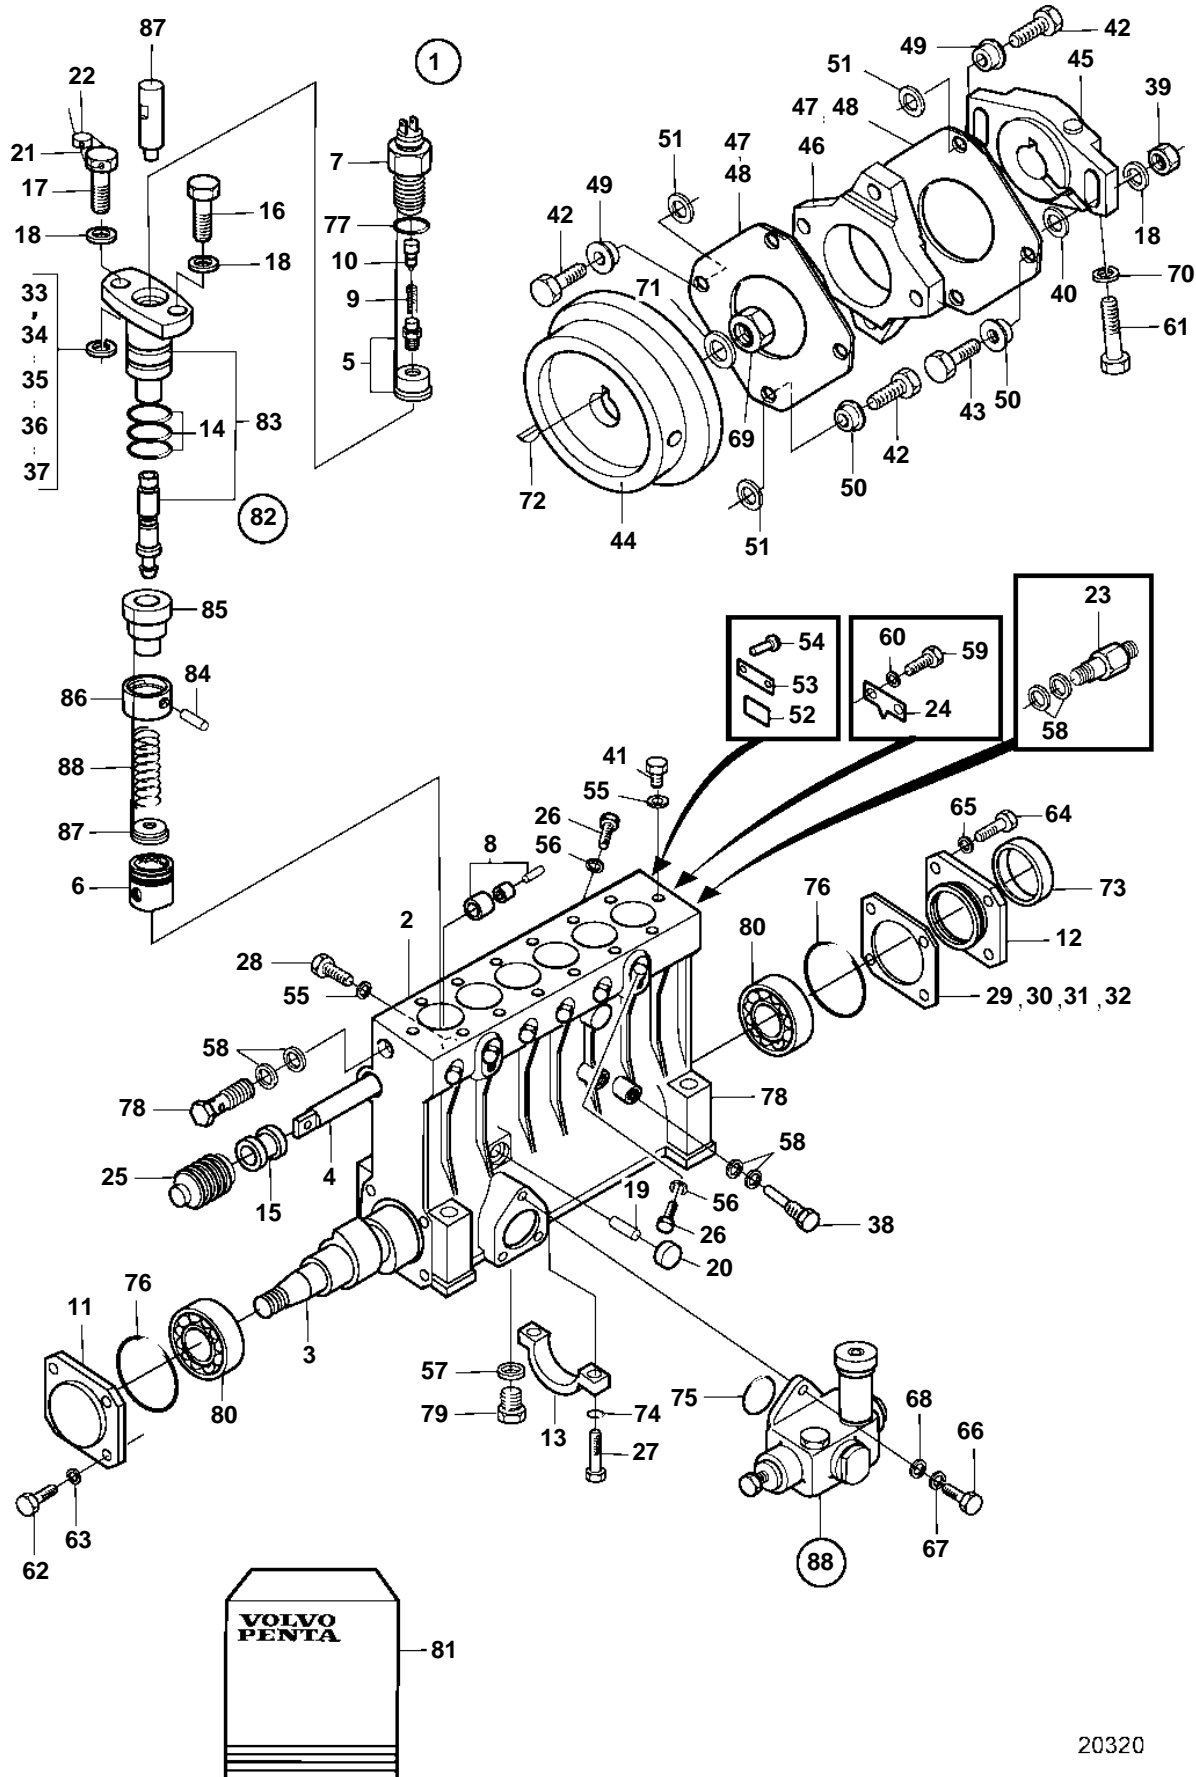

D49A-MT AUX, D49A-MS AUX

D49A-MT AUX, D49A-MS AUX

REF	PART NO.	QTY	DESCRIPTION	SEE SEC.	NOTES
1	3839377	1	Injection pump		S.B 28"
2	3833153	1	· Housing		S.B
3	3833099	1	· Camshaft		
4	3834326	1	· Rack		
5	3838331	6	· Delivery valve		
6	3834762	6	· Tappet		
7	3833627	6	· Valve retainer		
8	3839518	6	· Tappet		
9	3835215	6	· Valve spring		
10	3838330	6	· Adjusting sleeve		
11	3835024	1	· Cover		
12	3835029	1	· Cover		
13	3832168	1	· Bearing		
14	3833847	18	· O-ring		Included in kit 3836466
15	3833095	2	· Bushing		
16	3832267	6	· Screw		
17	3832268	6	· Screw		
18	3834867	12	· Washer		
19	3833960	7	· Pin		
20	3833114	7	· Cap		
21		1	· Wire		
22	3832024	1	· Lead sealing tab		
23	3837381	1	· Valve		
24	3834292	1	· Setting indicator		
25	3832178	1	· Bellows		Included in repair kit No 3834338
26	3832272	12	· Screw		
27	3807054	2	· Screw		
28	3834433	1	· Set screw		
29	3834596	4	· Shim		
30	3834597	1	· Shim		
31	3834598	1	· Shim		
32	3834599	2	· Shim		
33	3834591	1	· Shim		
34	3834592	12	· Shim		
35	3834593	1	· Shim		
36	3834594	1	· Shim		
37	3834595	1	· Shim		
38	3832303	1	· Hollow screw		S.B
	3832305	1	· Hollow screw		P
39	3833818	2	· Flange nut		
40	3838901	2	· Washer		
41	3832308	2	· Hollow screw		
42	3832339	6	· Screw		
43	3832323	2	· Screw		
44	3837382	1	· Flywheel		
45	3837813	1	· Clutch		Repl. by clutch 3837813 and washer 3837814
46	3837383	1	· Clutch		
47	3834236	4	· Plate		
48	3834237	12	· Plate		
49	3833093	4	· Bushing		
50	3833097	4	· Bushing		
51	3834873	8	· Washer		
52		1	· Plate		
53	3832131	2	· Rivet		
54	3831586	3	· Sealing washer		Included in kit 3836466
55	3831587	12	· Sealing washer		Included in kit 3836466
56	3831588	1	· Sealing washer		Included in kit 3836466
57	3831591	6	· Sealing washer		Included in kit 3836466
58	3831526	2	· Screw		
59	3832223	2	· Spring washer		
60	3831555	1	· Screw		