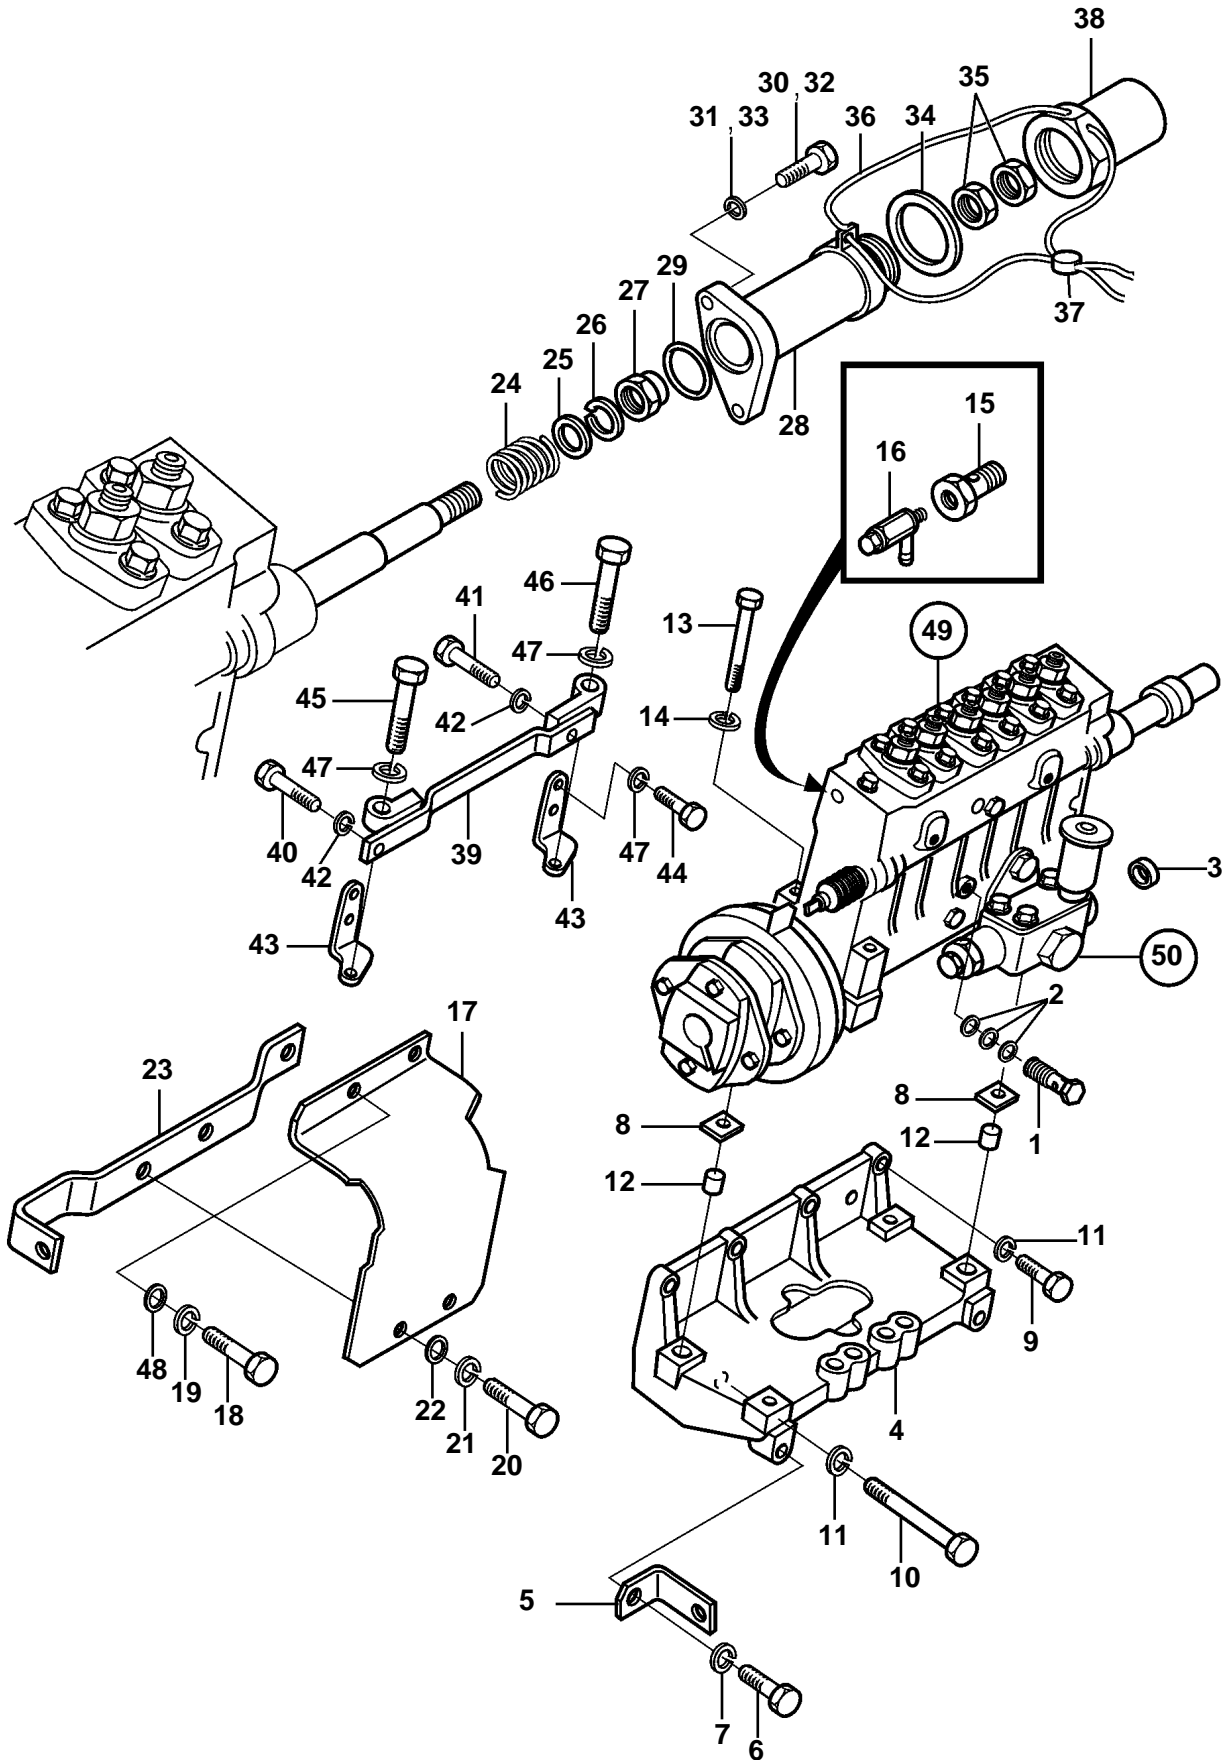

D49A-MT AUX, D49A-MS AUX

D49A-MT AUX, D49A-MS AUX

REF	PART NO.	QTY	DESCRIPTION	NOTES
1	3832295	1	Hollow screw	
2	3831588	3	Sealing washer	
3	3831890	1	Spacer	
4	3838480	1	Bracket	
8	3834590	2	Shim	
9	3832073	5	Screw	
10	3831553	2	Screw	
11	3832245	7	Spring washer	
12	3833972	2	Guide sleeve	
13	3832091	4	Screw	
14	3832245	4	Spring washer	
15	3832027	1	Hollow screw	
16	3831626	1	Tap	
17	3833379	1	Cover	
18	3835725	2	Screw	
19	3832218	2	Washer	
20	3832041	2	Screw	
21	3832233	2	Spring washer	
22	3832214	2	Washer	
23	3834684	1	Stay	
24	3834662	1	Return spring	
25	3832214	1	Washer	
26	3832233	1	Spring washer	
27	3831785	1	Lock nut	
28	3833161	1	Spring housing	
29	3835765	1	O-ring	
30	3835722	2	Screw	
31	3832225	2	Spring washer	
34	3831945	1	Sealing washer	
35	3831771	2	Lock nut	
36	3837686	1	Wire	
37	3832024	1	Lead sealing tab	
38	3833111	1	Cap	
39	3834703	1	Stay	
40	3832093	1	Screw	
41	3831554	1	Screw	
42	3837814	2	Washer	
43	3834704	2	Stay	
44	3832058	4	Screw	
45	3832065	1	Screw	
46	3832073	1	Screw	
47	3832245	6	Spring washer	
48	3832218	2	Washer	
49	3839378	1	Injection pump	P