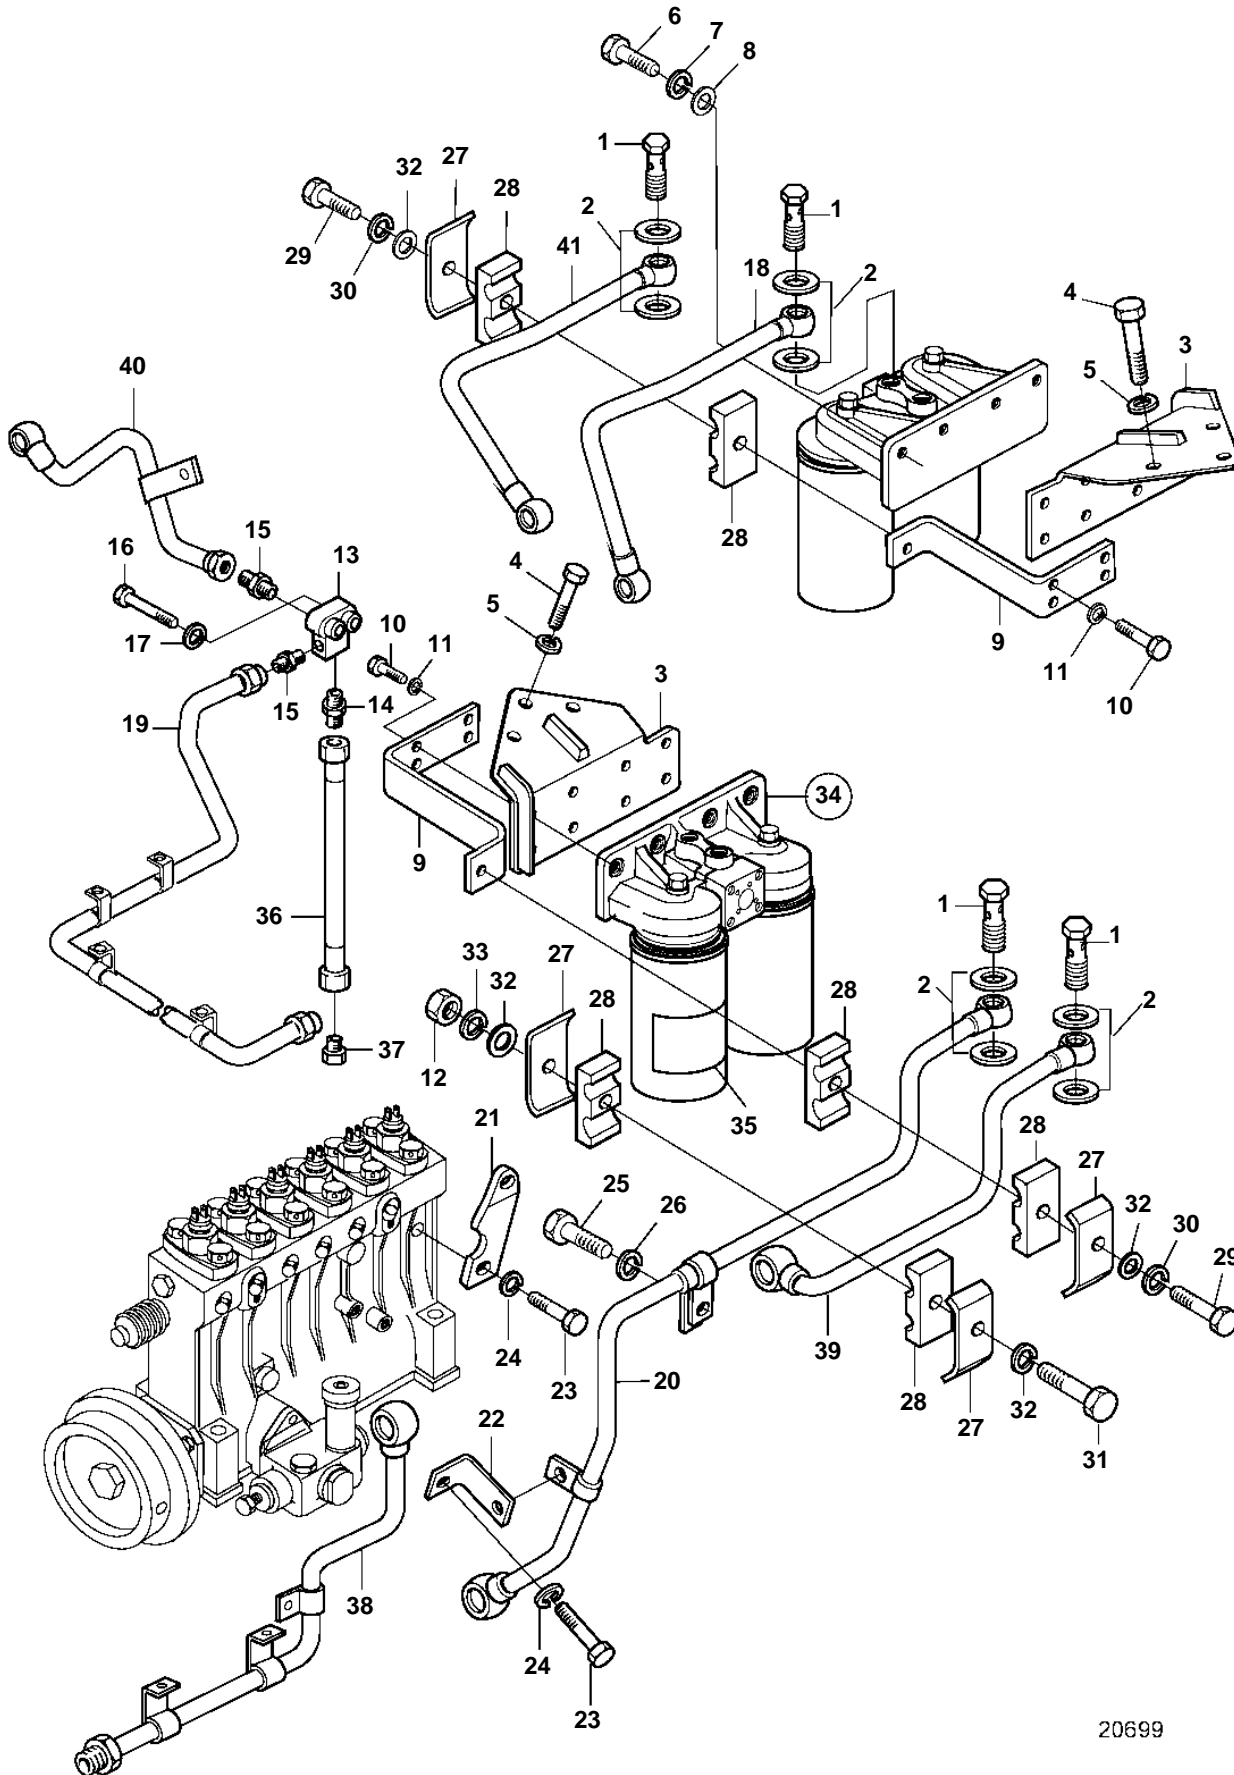

D49A-MT AUX, D49A-MS AUX

20699

D49A-MT AUX, D49A-MS AUX

REF	PART NO.	QTY	DESCRIPTION	SEE SEC.
1	3832311	4	Hollow screw	
2	3831591	8	Sealing washer	
3	3833042	2	Bracket	
4	3832058	6	Screw	
5	3832245	6	Spring washer	
6	3832044	8	Screw	
7	3832233	8	Spring washer	
8	3832214	8	Washer	
9	3834722	2	Stay	
10	3832042	4	Screw	
11	3832233	4	Spring washer	
12	3832196	1	Lock nut	
13	3833274	1	Connector	
14	3833281	1	Connector	
15	3832324	2	Connector	
16	3832089	2	Screw	
17	3832245	2	Spring washer	
18	3835856	1	Fuel pipe	
19	3835857	1	Fuel pipe	
20	3835858	1	Fuel pipe	
21	3834724	1	Stay	
22	3834721	1	Stay	
23	3832092	2	Screw	
24	3832277	2	Spring washer	
25	3832041	2	Screw	
26	3832233	2	Spring washer	
27	3831700	4	Clamp	
28	3831701	6	Seat	
29	3832045	2	Screw	
30	3832233	2	Spring washer	
31	3832047	1	Screw	
32	3832214	4	Washer	
33	3832233	1	Spring washer	
34	3835047	2	Fuel filter	
				4988
35	3838483	1	Label	
36	3834020	1	Tube	
37	3837004	1	Connector	
38	3839387	1	Fuel pipe	
39	3839388	1	Fuel pipe	
40	3839385	1	Fuel pipe	
41	3839386	1	Fuel pipe	