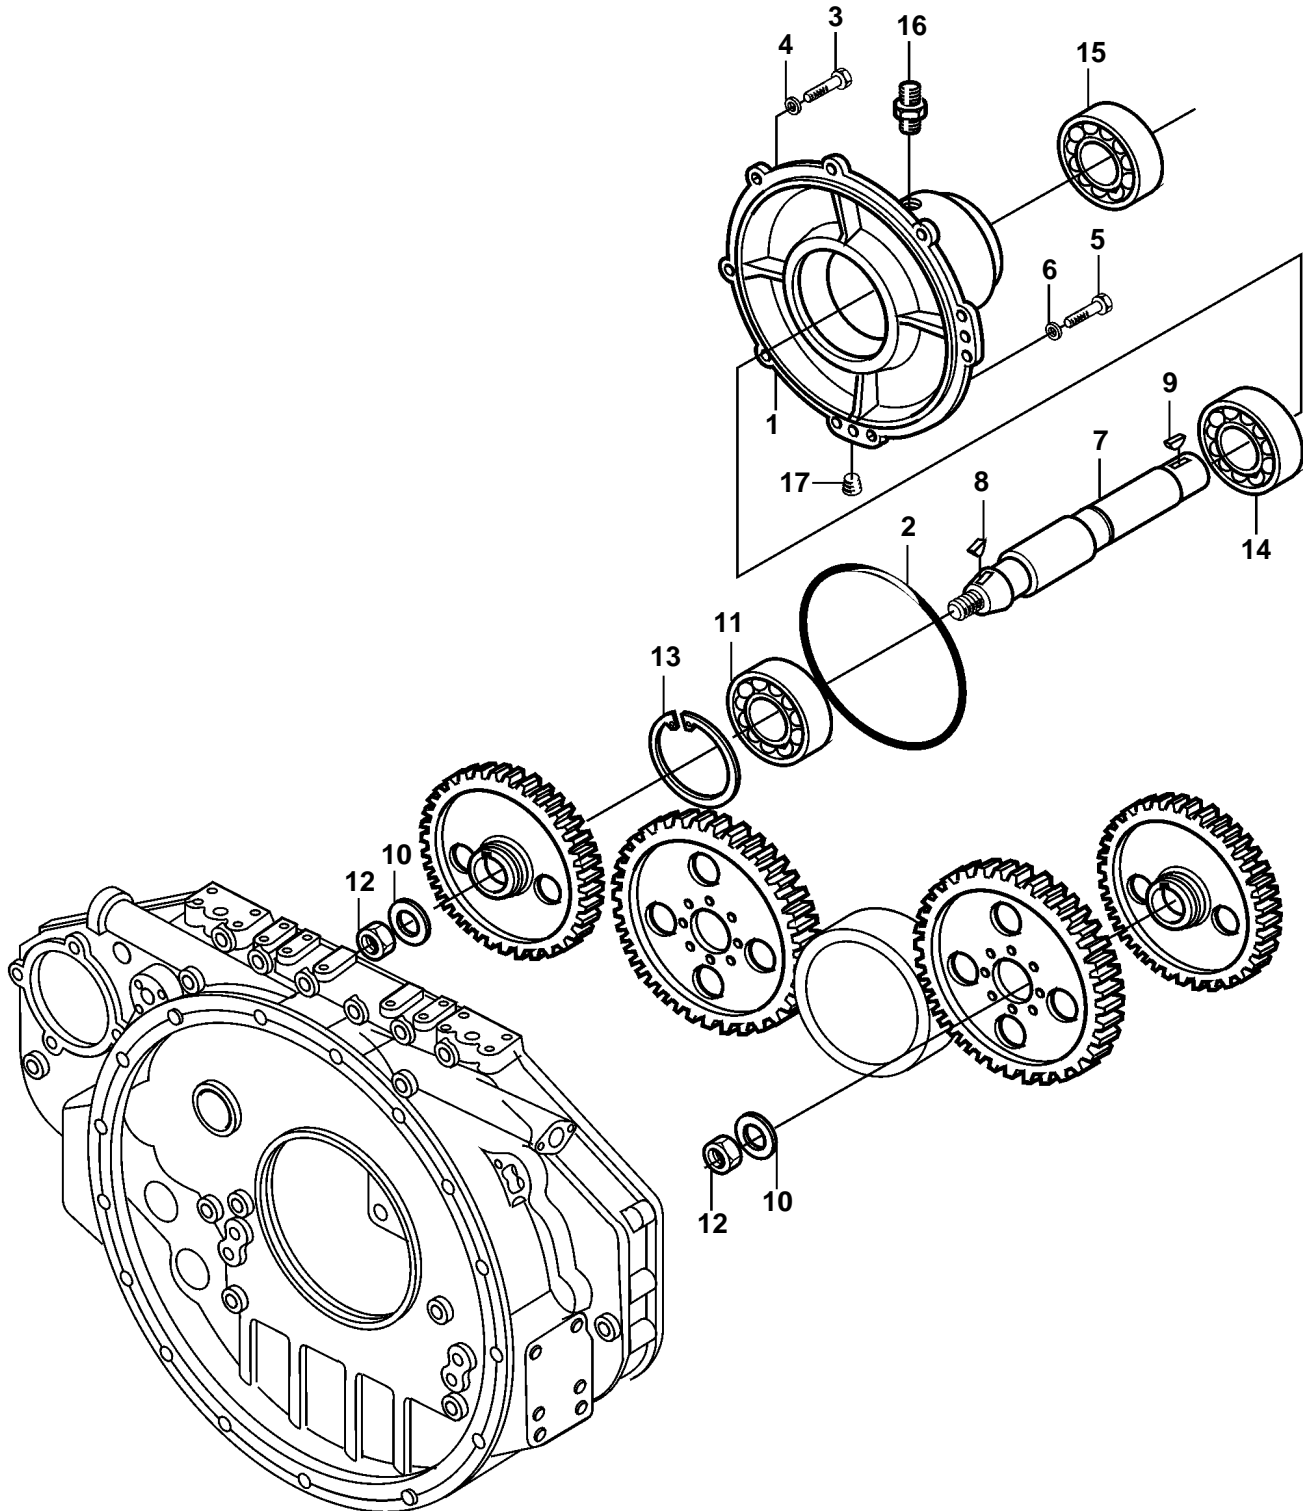

D49A-MT AUX, D49A-MS AUX

D49A-MT AUX, D49A-MS AUX

REF	PART NO.	QTY	DESCRIPTION
1	3831812	2	Housing
2	3831801	2	O-ring
3	3832066	10	Screw
4	3832245	10	Spring washer
5	3832063	4	Screw
6	3832245	4	Spring washer
7	3834502	2	Axle shaft
8	3832285	2	Woodruff key
9	3832286	2	Woodruff key
10	3835244	2	Washer
11	3832349	2	Bearing
12	3832037	2	Nut
13	3832301	2	Snap ring
14	3832346	2	Bearing
15	3831800	2	Sealing ring
16	3833278	2	Connector
17	3831545	2	Plug