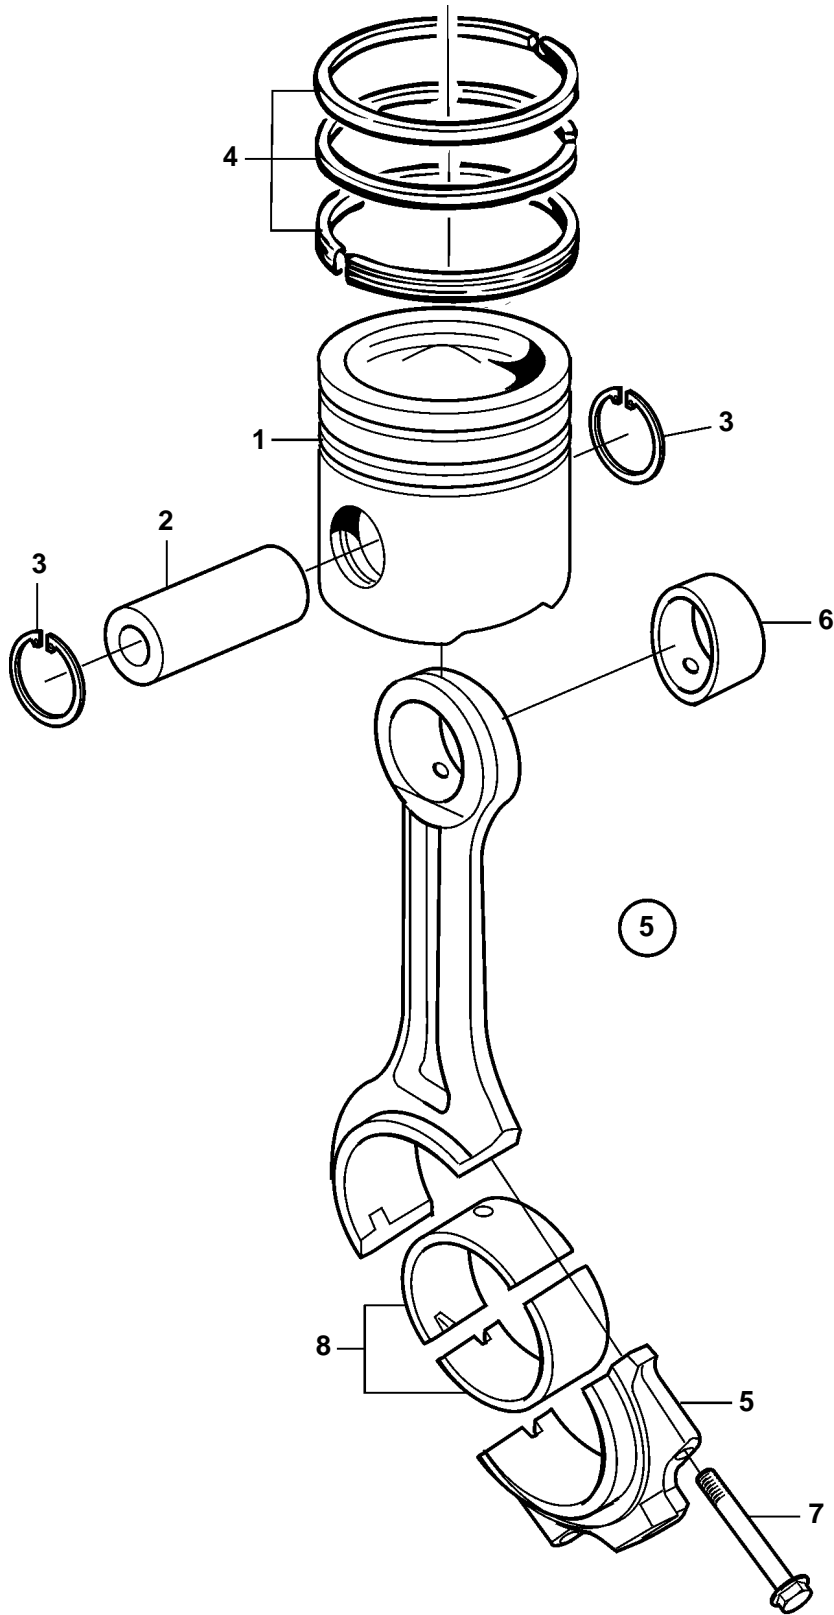

D49A-MT AUX, D49A-MS AUX

**D49A-MT AUX, D49A-MS AUX**

REF	PART NO.	QTY	DESCRIPTION	NOTES
1	3831779	12	Piston	
2	3835143	12	Piston pin	
3	3832300	24	Snap ring	
4	3835193	12	Piston ring kit	
5	3835465	12	Connecting rod	STD
		12	Connecting rod	Class A=13,75kg
	3836352	12	Connecting rod	Class B=13,90kg
	3836353	12	Connecting rod	Class C=14,05kg
	3836354	12	Connecting rod	Class D=14,20kg
		12	Connecting rod	Class E=14,35kg
6	3835466	12	· Bushing	
7	3836322	24	· Connecting rod bolt	
8	3831781	24	Rod bearing	STD
	3833783	24	Rod bearing	U.S=0,25mm
	3833784	24	Rod bearing	U.S=0,50mm
	3833785	24	Rod bearing	U.S=0,75mm
	3833786	24	Rod bearing	U.S=1,00mm