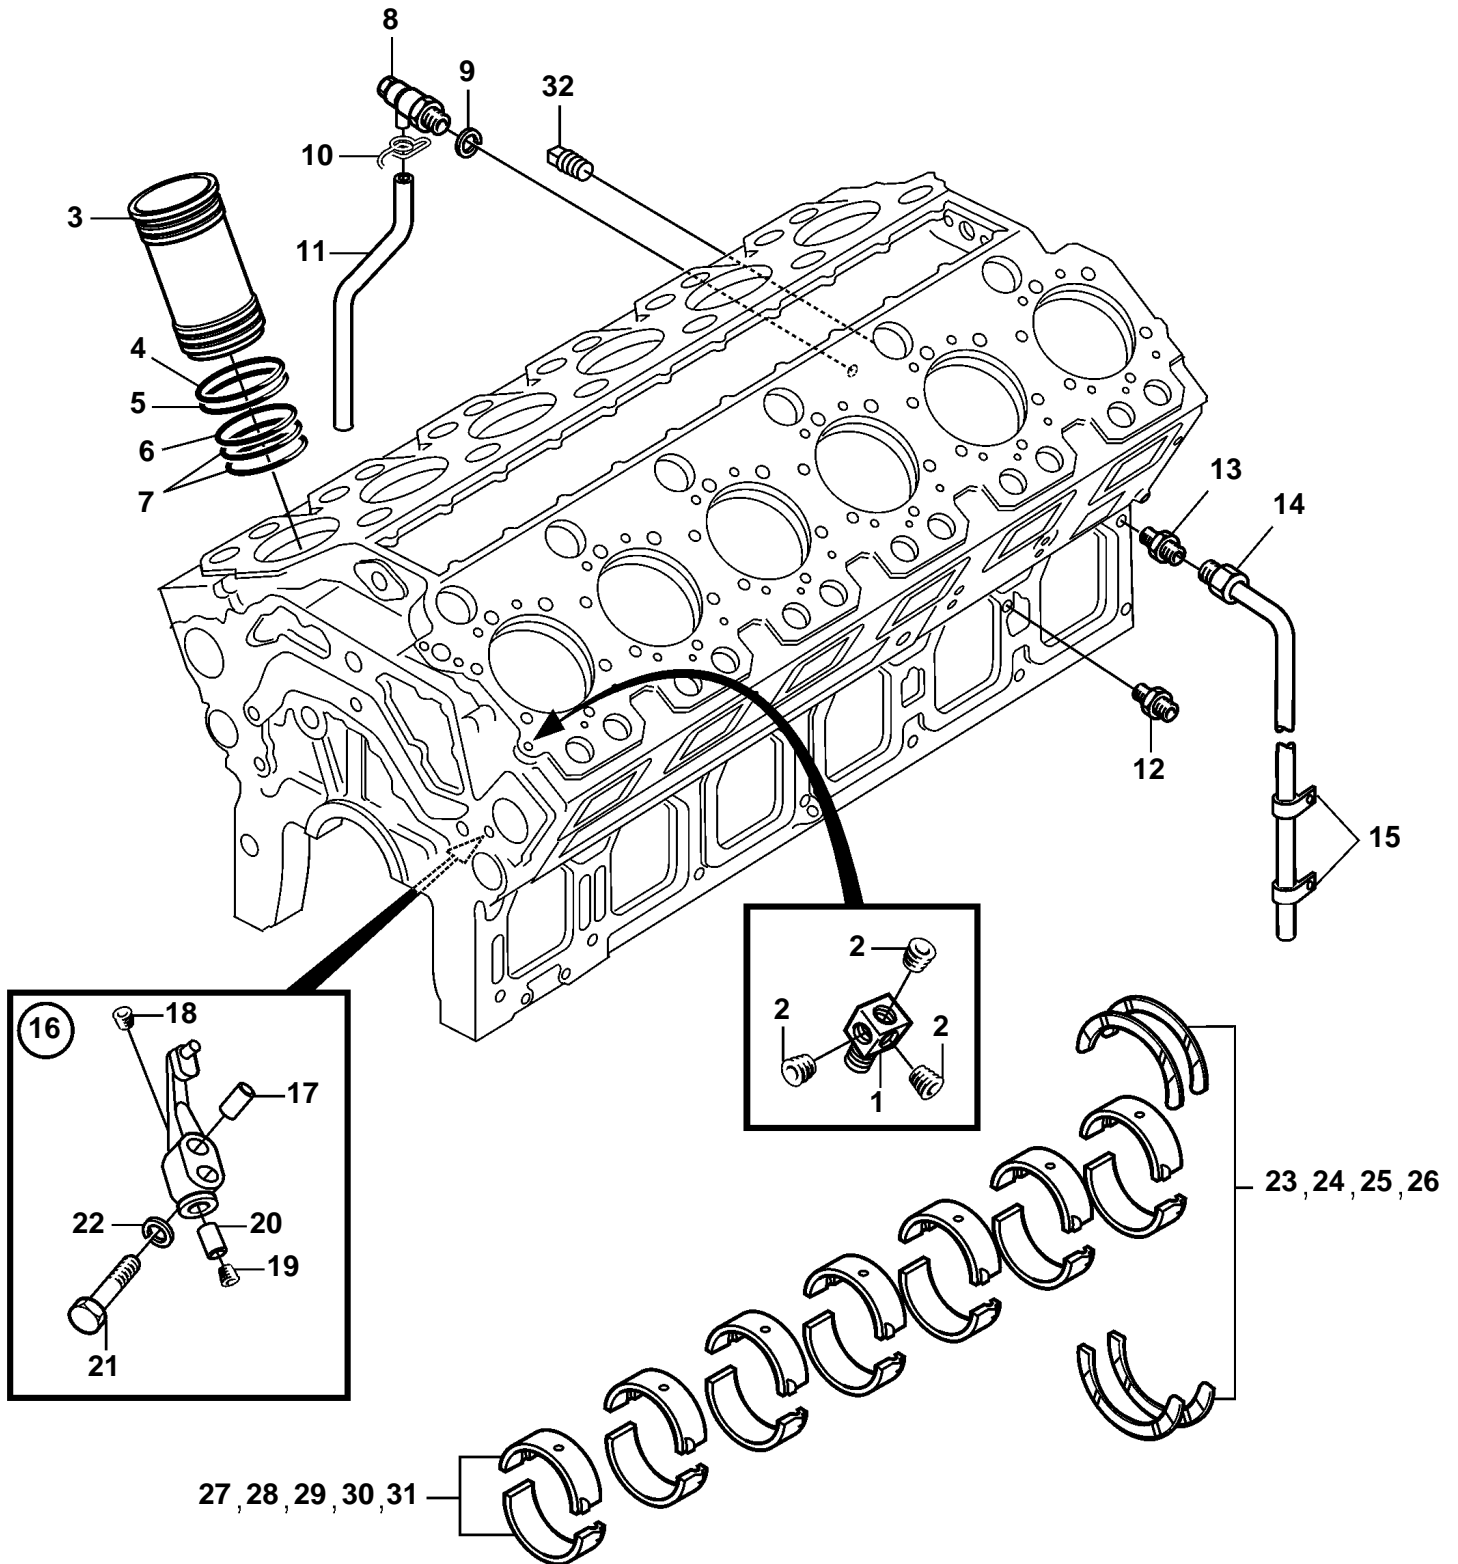

D49A-MS AUX

18715

D49A-MS AUX

REF	PART NO.	QTY	DESCRIPTION	NOTES
1	3833268	1	Connector	
2	3832336	3	Plug	
3	3833727	12	Cylinder liner	
4	3835426	X	O-ring	TH=0.10mm
	3836290	X	O-ring	TH=0.05mm
	3836291	X	O-ring	TH=0.15mm
5	3831753	12	O-ring	
6	3831690	12	O-ring	
7	3831691	24	O-ring	
8	3831659	2	Drain cock	
9	3831596	2	Sealing washer	
10	3831614	2	Clamp	
11	889513	2	Draining hose	
12	3832324	2	Connector	
13	3832320	1	Connector	
14	3834140	1	Oil pipe	
15	3833192	2	Clip	
16	3838134	12	Nozzle	
17	3835429	12	· Set screw	
18	3835430	12	· Set screw	
19	3834821	12	· Valve	
20		12	· Jet	
21	3835428	12	Hollow screw	
22	3831683	12	Spring washer	
23	3834252	4	Pressure plate	
24	3834253	4	Thrust washer kit	O.S=0,25mm
25	3834254	4	Thrust washer kit	O.S=0,50mm
26	3834255	4	Pressure plate	O.S=0,75mm
27	3835432	7	Main bearing	
28	3836347	7	Main bearing	U.S=0,25mm
29	3836348	7	Main bearing	U.S=0,50mm
30	3836349	7	Main bearing	U.S=0,75mm
31	3836350	7	Main bearing	U.S=1,00mm
32	3832336	1	Plug	