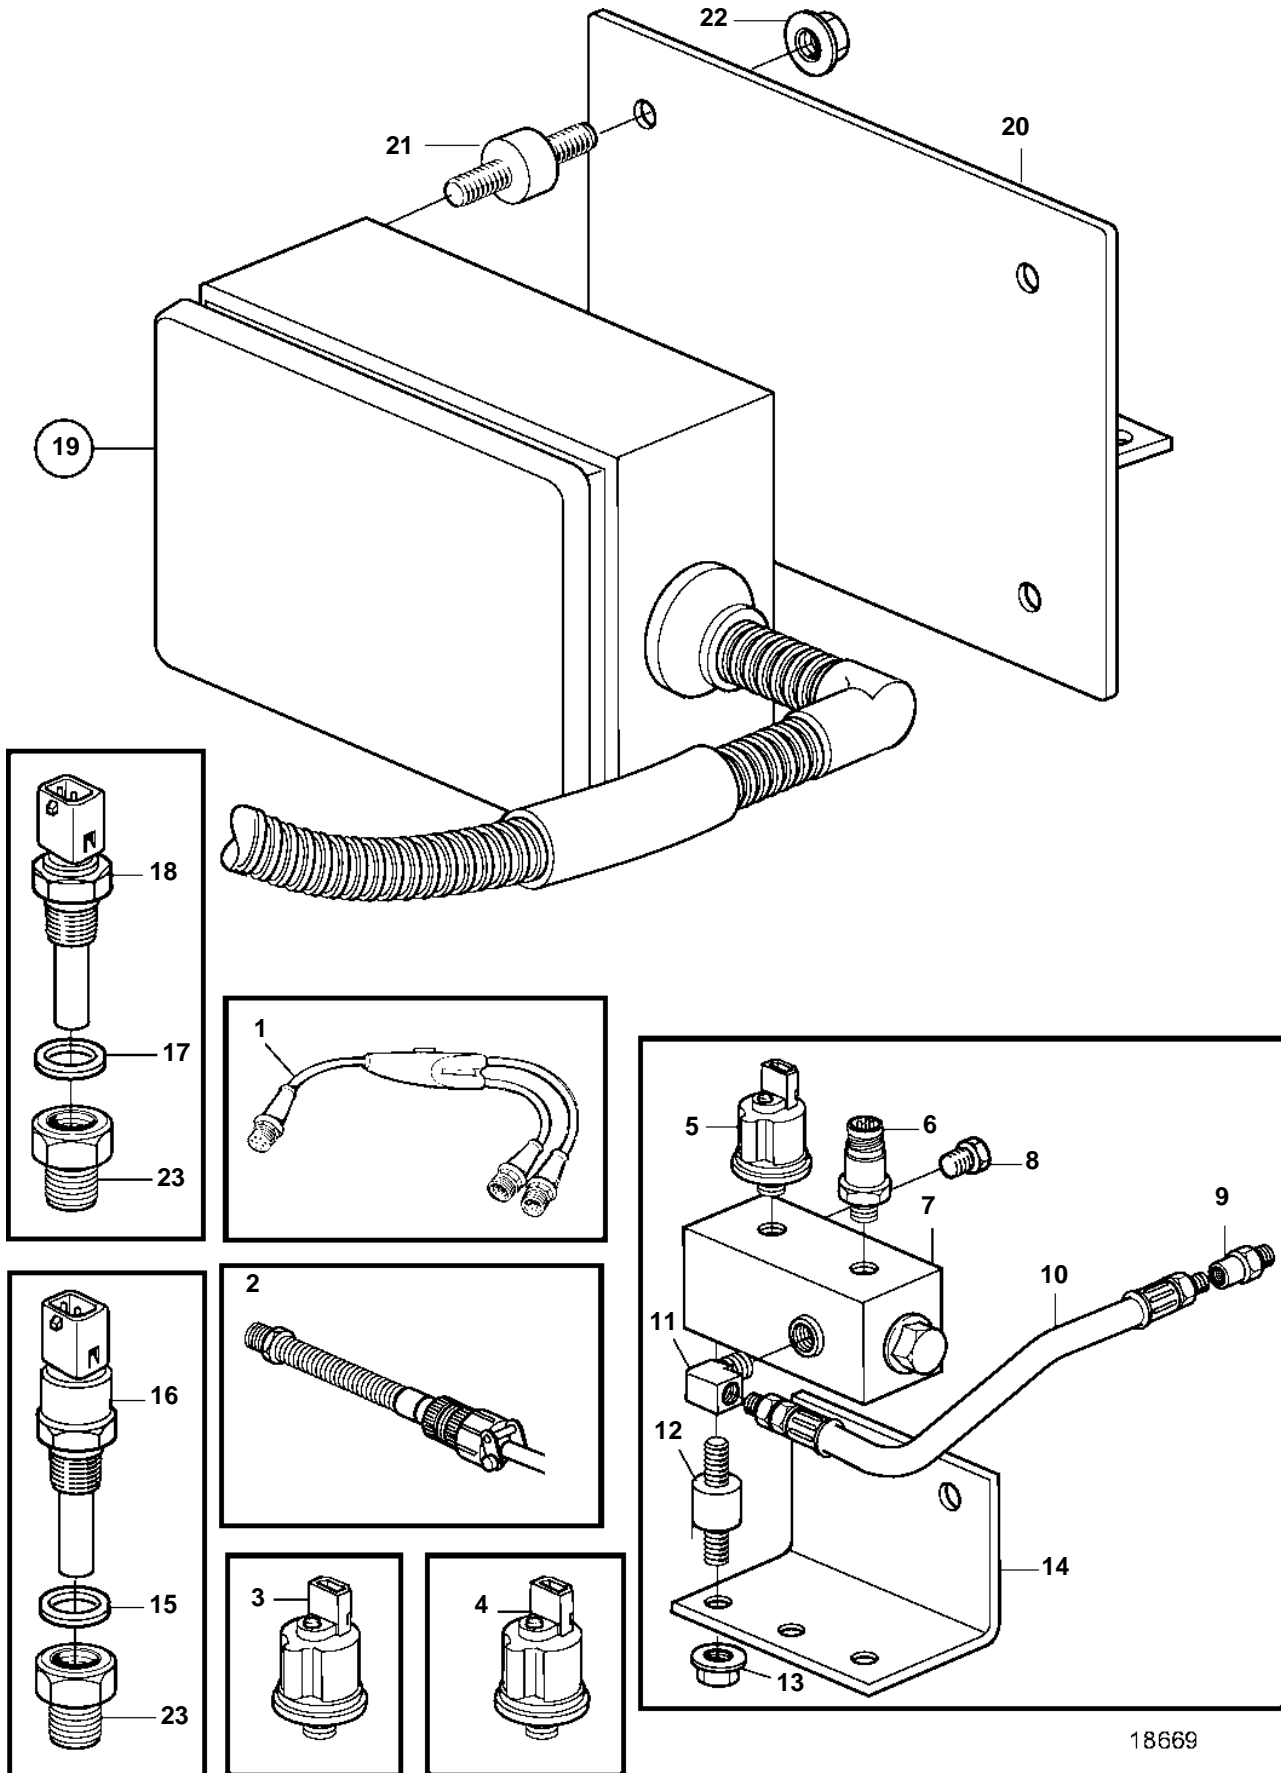

D49A-MT AUX, D49A-MS AUX

D49A-MT AUX, D49A-MS AUX

REF	PART NO.	QTY	DESCRIPTION	SEE SEC.
1	1140598	1	Y-koppling	
2	863618	1	Impulse sensor	
3	866839	1	Pressure sensor, oil pressure-reverse gear	
4	866837	1	Pressure sensor, turbo	
5	866836	1	Pressure sensor, oil-engine	
6	20382506	1	Breaker	
7	3835882	1	Bracket	
8	479979	1	Plug	
9	180009	1	Nipple	
10	344624	1	Hose	
11	180110	1	Elbow nipple	
12	3574797	2	Rubber cushion	
13	945407	2	Flange nut	
14	3836040	1	Bracket	
15	11998	1	Gasket	
16	858229	1	Thermo monitor, coolant water	
17	11998	1	Gasket	
18	862567	1	Temperature sensor, coolant water	
19		1	Wiring harness	
				7109
20	3836038	1	Bracket	
21	3574797	4	Rubber cushion	
22	945407	4	Flange nut	
23	3836036	2	Adapter	