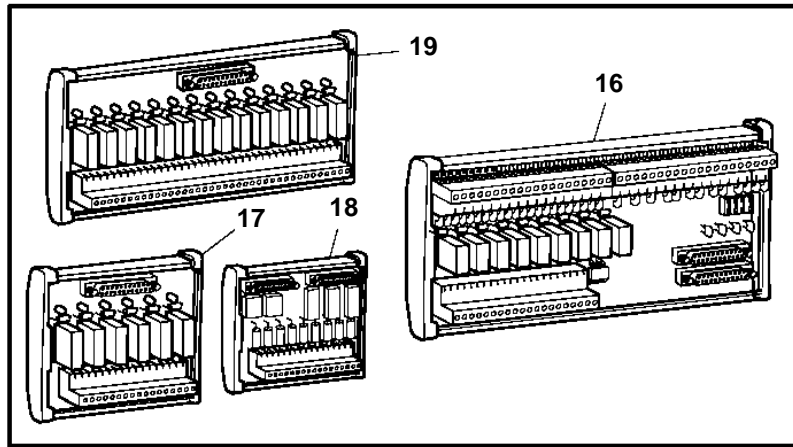

D49A-MT AUX, D49A-MS AUX

21227

D49A-MT AUX, D49A-MS AUX

REF	PART NO.	QTY	DESCRIPTION	SEE SEC.	NOTES
1		1	Coupling box		
2	3830520	1	Box		
3	3807183	1	Bracket		
4	948645	8	Lock nut		
5	863415	4	Rubber cushion		
6	965193	2	Screw		
7	971099	2	Flange lock nut		
8	3819845	1	Electronic unit		
			Bulletin P-28-4-4	P-28-4-4-EN	Software Handling Procedures
9	881661	1	Electronic unit		
10	881886	1	Terminal block		
11	881795	1	Wiring harness		SOCKET A
	881796	1	Wiring harness		SOCKET B
12	881885	1	Wiring harness		
13		1	Control unit		For spare part, contact your local Volvo Penta dealer.
14	874163	2	Wiring harness		25-pin D-SUB
15	874166	1	Wiring harness		15-pin D-SUB
16		1	Terminal		RK-66. For spare part, contact your local Volvo Penta dealer.
17	874165	1	Relay		MK-6
18	874243	1	Relay		AK-6
19	874164	1	Relay		MK-14