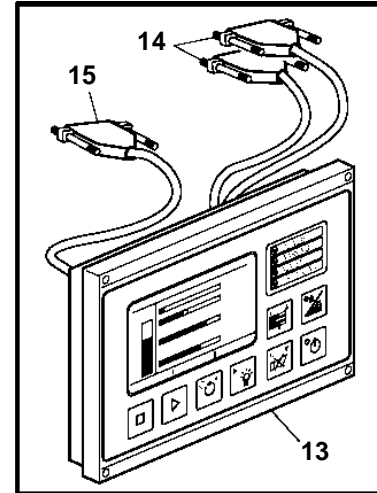

D49A-MT AUX, D49A-MS AUX

21227

D49A-MT AUX, D49A-MS AUX

REF	PART NO.	QTY	DESCRIPTION	SEE SEC.	NOTES
1		1	Coupling box		
2	3830520	1	Box		
3	3807183	1	Bracket		
4	948645	8	Lock nut		
5	863415	4	Rubber cushion		
6	965193	2	Screw		
7	971099	2	Flange lock nut		
8	3819845	1	Electronic unit		
			Bulletin P-28-4-4	P-28-4-4-EN	Software Handling Procedures
9	881661	1	Electronic unit		
10	881886	1	Terminal block		
11	881795	1	Wiring harness		SOCKET A
	881796	1	Wiring harness		SOCKET B
12	881885	1	Wiring harness		
13		1	Control unit		For spare part, contact your local Volvo Penta dealer.
14	874163	2	Wiring harness		25-pin D-SUB
15	874166	1	Wiring harness		15-pin D-SUB
16		1	Terminal		RK-66. For spare part, contact your local Volvo Penta dealer.
17	874165	1	Relay		MK-6
18	874243	1	Relay		AK-6
19	874164	1	Relay		MK-14