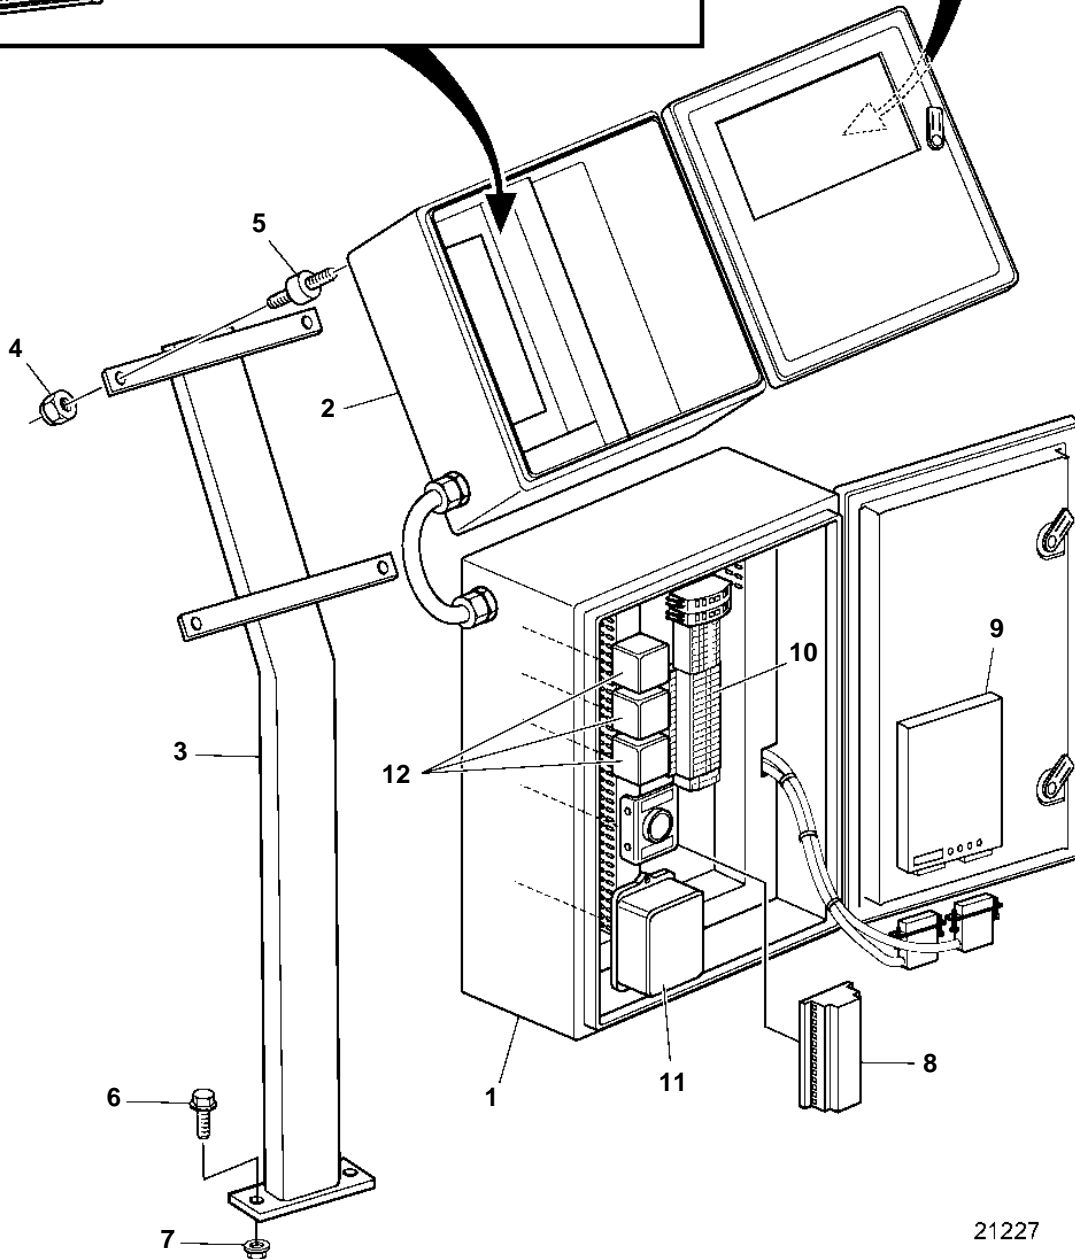

D49A-MT AUX, D49A-MS AUX

21227

D49A-MT AUX, D49A-MS AUX

REF	PART NO.	QTY	DESCRIPTION	SEE SEC.	NOTES
1		1	Coupling box		
2	3830520	1	Box		
3	3807183	1	Bracket		
4	948645	8	Lock nut		
5	863415	4	Rubber cushion		
6	965193	2	Screw		
7	971099	2	Flange lock nut		
8	3819845	1	Electronic unit		
			Bulletin P-28-4-4	P-28-4-4-EN	Software Handling Procedures
9	881661	1	Electronic unit		
10	881886	1	Terminal block		
11	881795	1	Wiring harness		SOCKET A
	881796	1	Wiring harness		SOCKET B
12	881885	1	Wiring harness		
13		1	Control unit		For spare part, contact your local Volvo Penta dealer.
14	874163	2	Wiring harness		25-pin D-SUB
15	874166	1	Wiring harness		15-pin D-SUB
16		1	Terminal		RK-66. For spare part, contact your local Volvo Penta dealer.
17	874165	1	Relay		MK-6
18	874243	1	Relay		AK-6
19	874164	1	Relay		MK-14