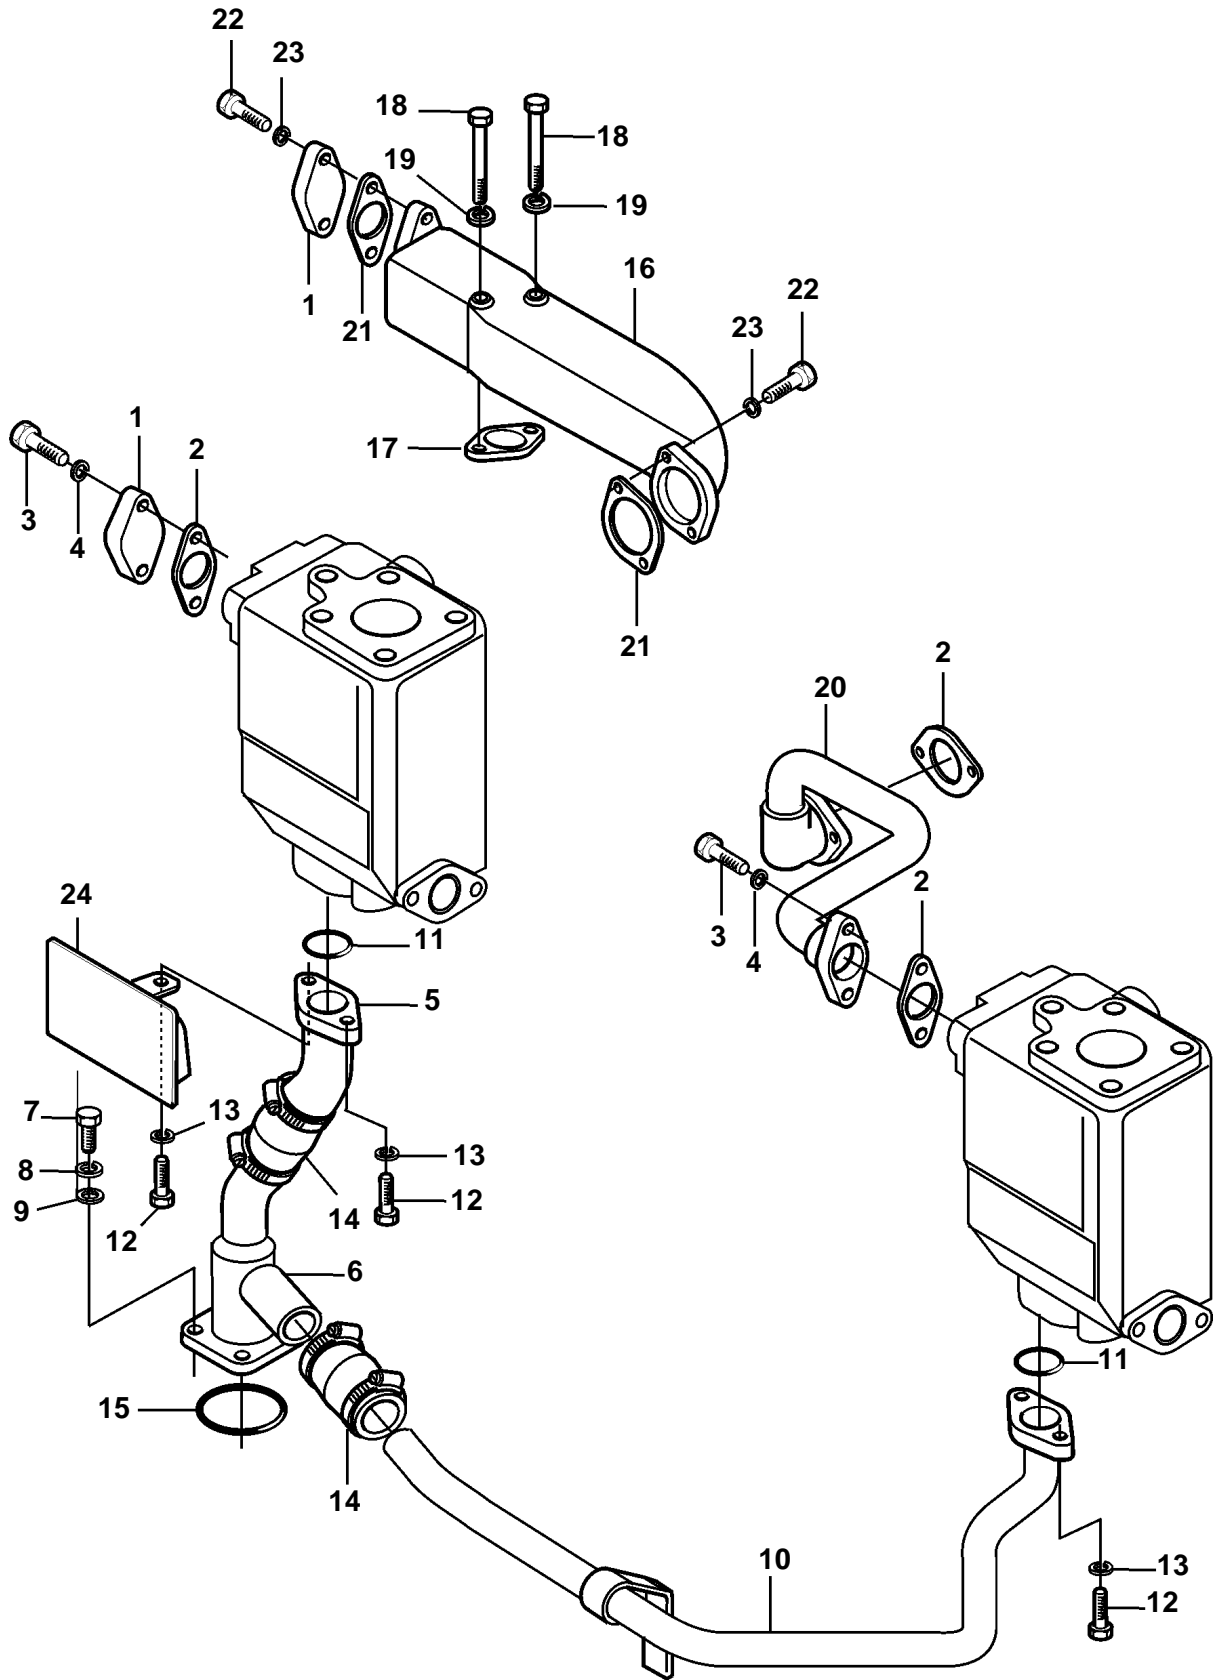

D49A-MS AUX

19435

D49A-MS AUX

REF	PART NO.	QTY	DESCRIPTION
1	3831665	2	Cover
2	3838300	2	Gasket
3	3832058	4	Screw
4	3832245	4	Spring washer
5	3834004	1	Water pipe, water pump
6	3834003	1	Water pipe
7	3832044	4	Screw
8	3832233	4	Spring washer
9	3832214	4	Washer
10	3834002	1	Water pipe
11	3832288	2	O-ring
12	3832044	4	Screw
13	3832233	4	Spring washer
14	3831539	2	Clutch
15	3831971	1	O-ring
16	3833271	1	Connector, intercooler
17	3835436	1	Gasket
18	3832091	2	Screw
19	3832245	2	Spring washer
20	3834186	1	Water pipe
21	3838300	2	Gasket
22	3832058	4	Screw
23	3832245	4	Spring washer
24	3838355	1	Bracket