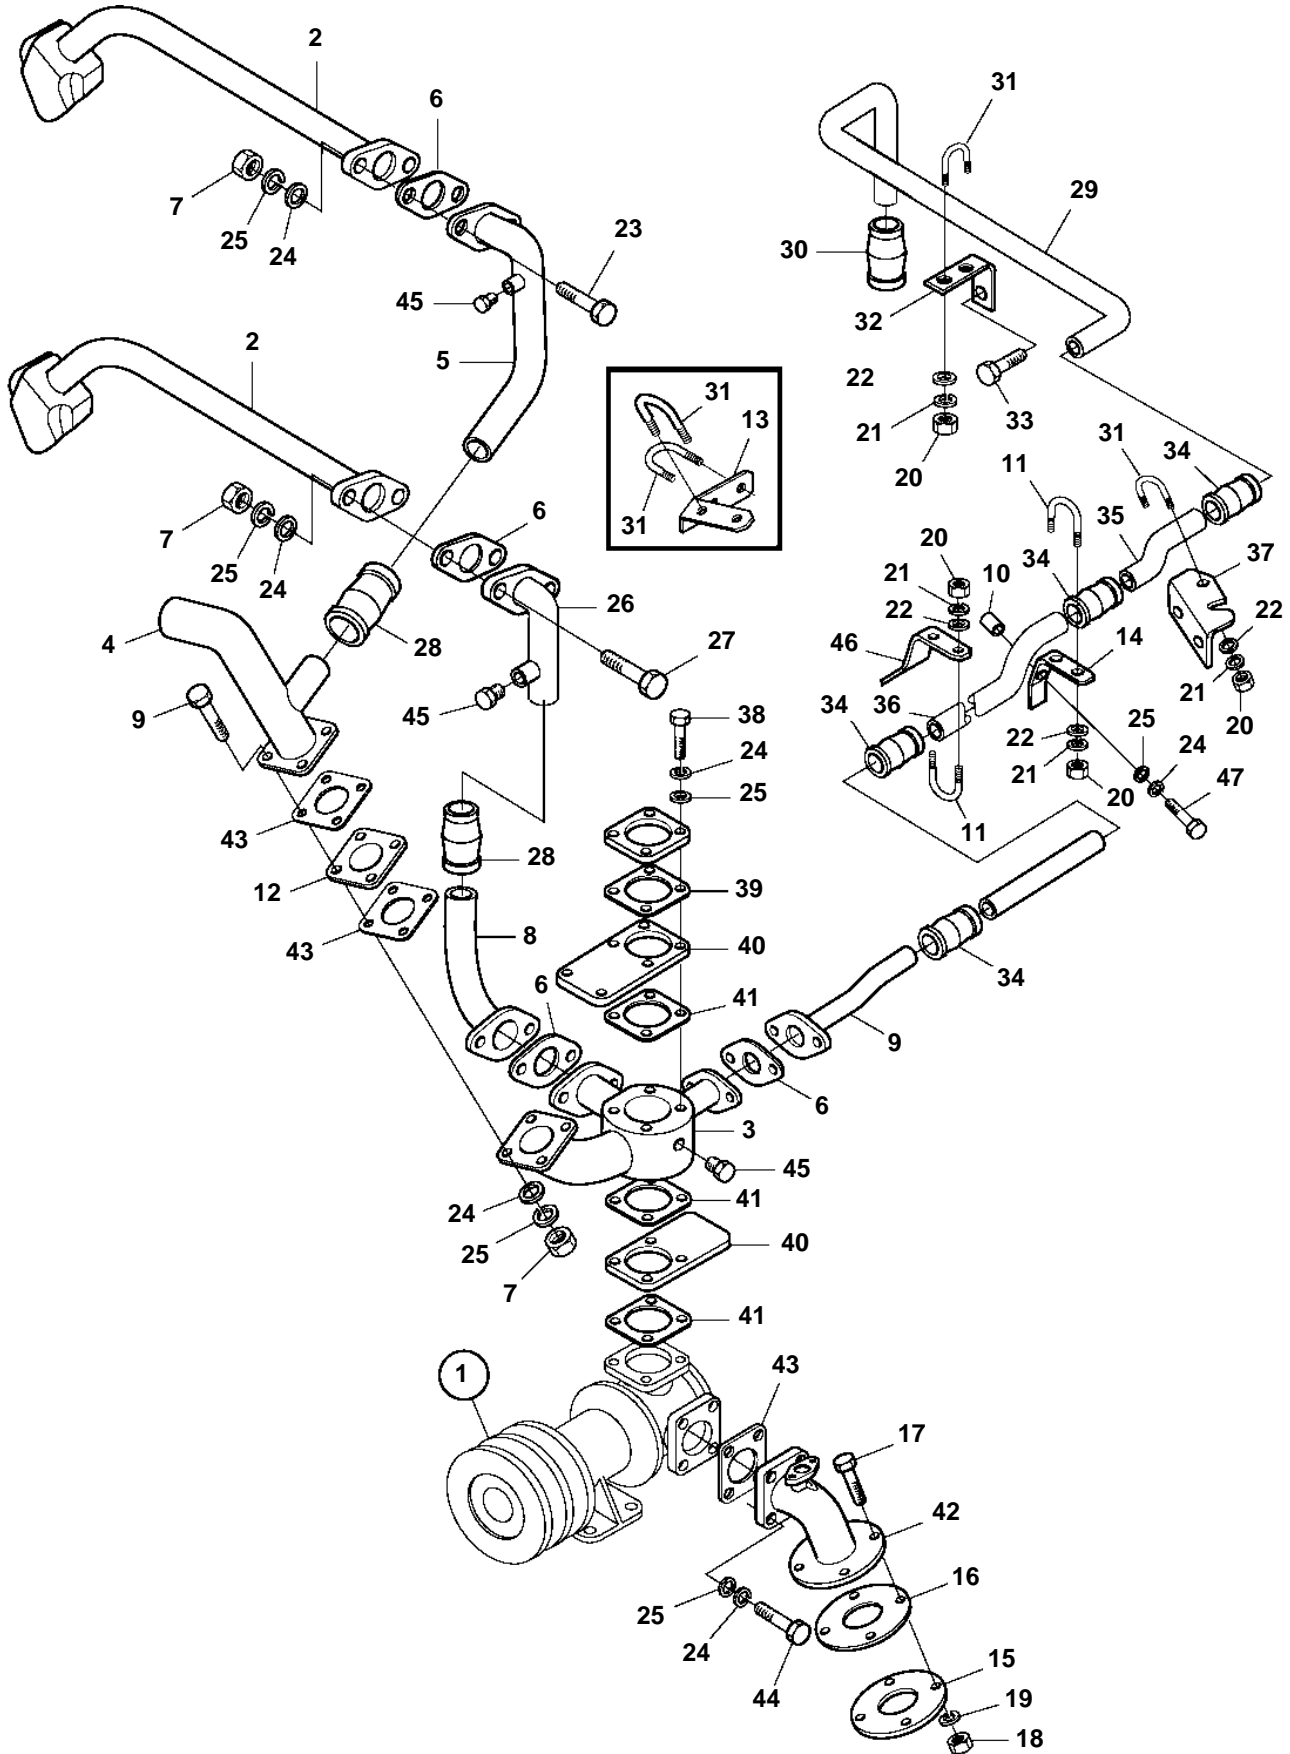

D49A-MT AUX

D49A-MT AUX

REF	PART NO.	QTY	DESCRIPTION	SEE SEC.
1		1	Sea water pump	
				4968
2	3838765	1	Water pipe	
3	3838766	1	Water pipe	
4	3838767	1	Water pipe	
5	3838768	1	Water pipe	
6	3833930	4	Gasket	
7	3832199	16	Lock nut	
8	3838769	1	Water pipe	
9	3838770	1	Water pipe	
10	3835446	3	Collar	
11	3835646	6	Screw	
12	3838771	1	Reduction nipple	
13	3838772	1	Stay	
14	3835634	2	Stay	
15	3833480	1	Flange	
16	3835642	1	Gasket	
17	3835648	4	Screw	
18	3831743	4	Nut	
19	3832282	4	Spring washer	
20	3832192	12	Lock nut	
21	3832225	12	Spring washer	
22	3831791	12	Washer	
23	3832087	2	Screw	
24	3832245	9	Spring washer	
25	3832218	9	Washer	
26	3835621	1	Water pipe	
27	3832073	6	Screw	
28	3835640	2	Clutch	
29	3835633	1	Water pipe	
30	3835641	1	Clutch	
31	3835646	2	Screw	
32	3835626	1	Stay	
33	3835447	1	Screw	
34	3835641	4	Clutch	
35	3835629	1	Water pipe	
36	3835628	1	Water pipe	
37	3835623	1	Stay	
38	3836547	4	Screw	
39	3835636	1	Flange	
40	3835630	2	Plate	
41	3835637	6	Gasket	
42	3835625	1	Water pipe	
43	3835637	3	Gasket	
44	3832063	4	Screw	
45	3835185	2	Plug	
46	3835622	1	Stay	
47	3832075	1	Screw	