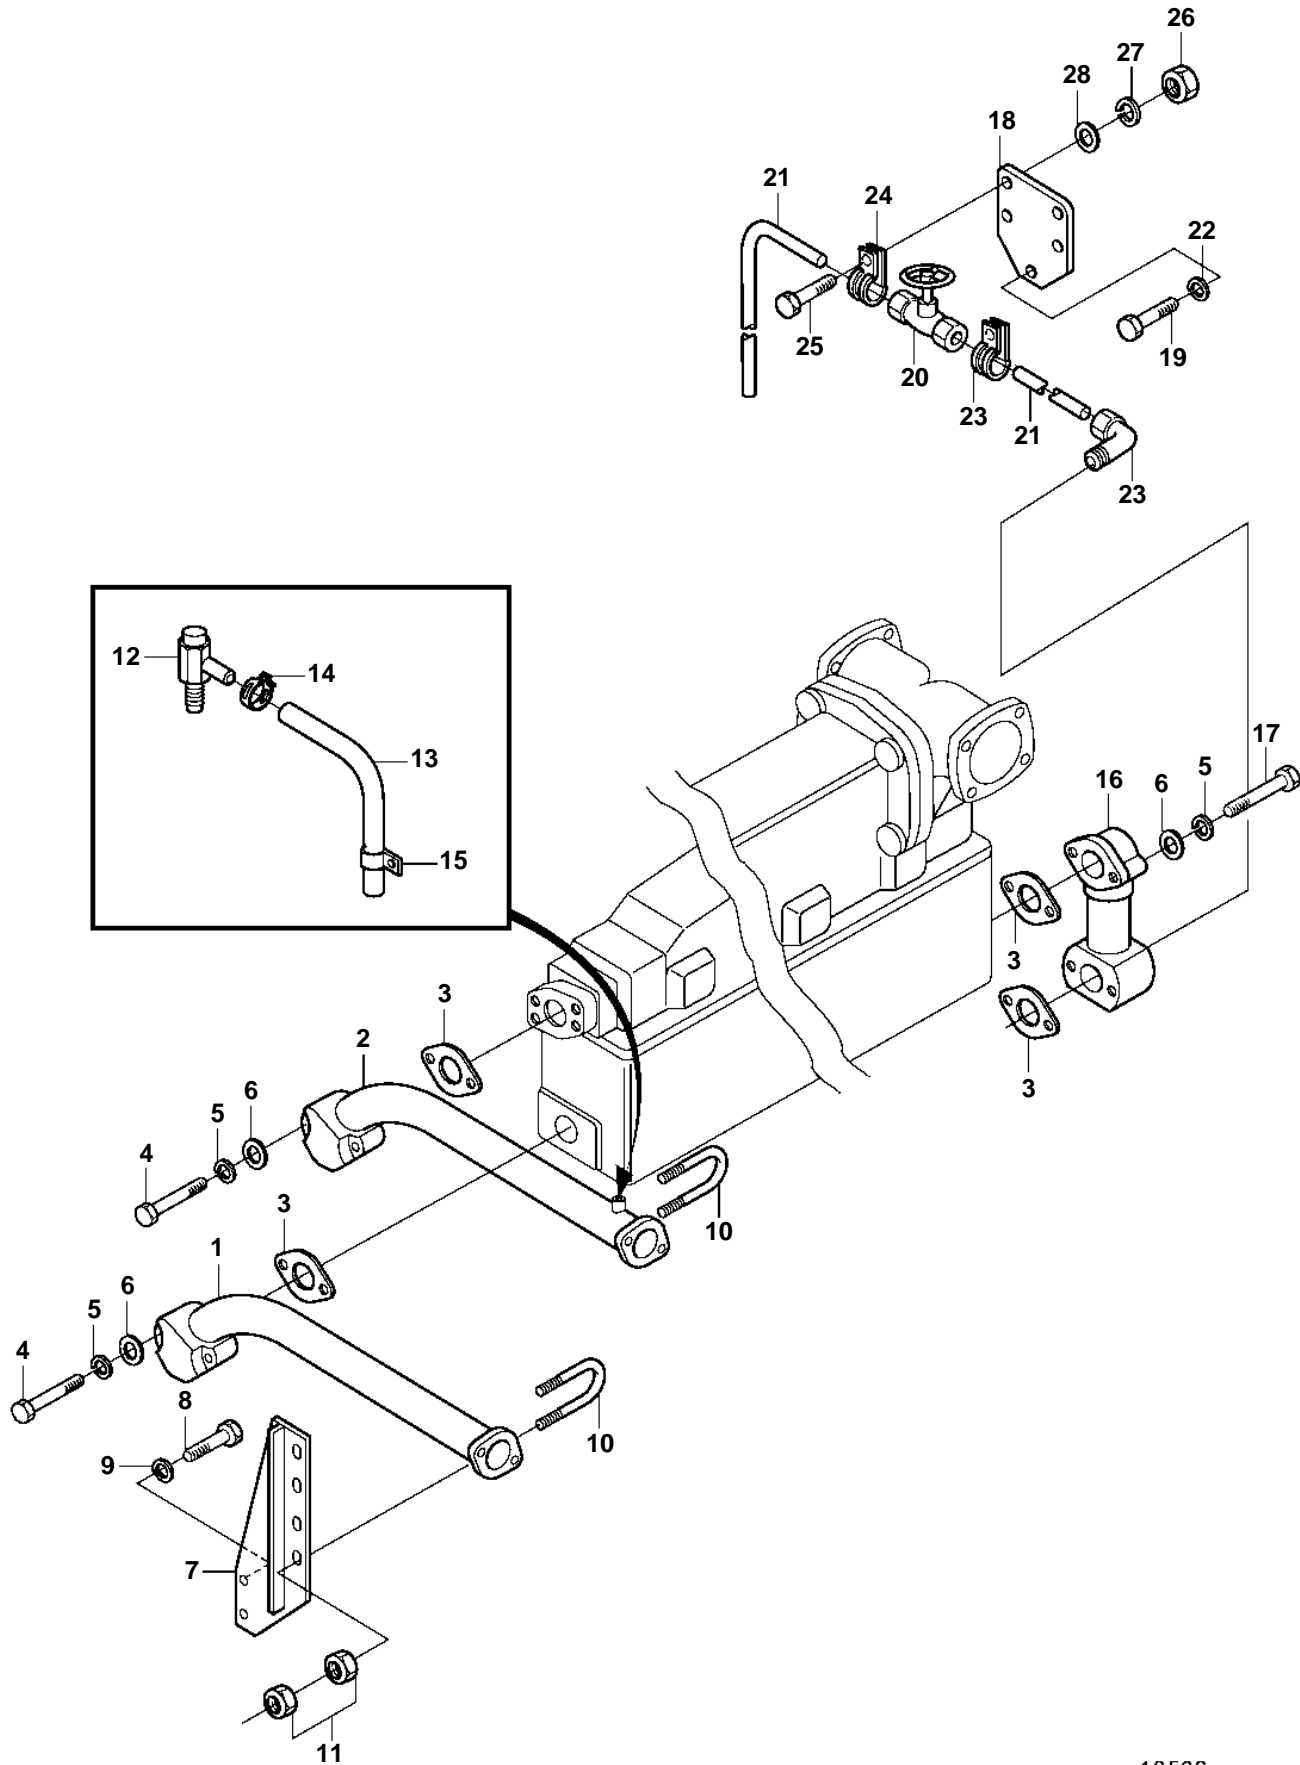

D49A-MT AUX

D49A-MT AUX

REF	PART NO.	QTY	DESCRIPTION
1	3834164	1	Water pipe, sea water inlet
2	3834165	1	Water pipe, Sea Water Outlet
3	3833930	4	Gasket
4	3832075	4	Screw
5	3832245	8	Spring washer
6	3832218	8	Washer
7	3833010	1	Bracket
8	3832049	2	Screw
9	3832233	2	Spring washer
10	3834817	2	Clamp
11	3833811	8	Nut
12	3831636	1	Drain cock
13	3832302	1	Tube
14	3832314	1	Hose clamp
15	3833189	2	Clip
16	3834166	1	Water pipe
17	3832082	4	Screw
18	3834728	1	Stay, timing gear cover
19	3832063	1	Screw
20	3834836	1	Valve
21	3834139	1	Oil pipe
22	3832245	1	Spring washer
23	3833241	1	Connector
24	3833194	2	Clip
25	3831680	2	Cross recessed screw
26	3831741	2	Nut
27	3831797	2	Spring washer
28	3831788	2	Washer