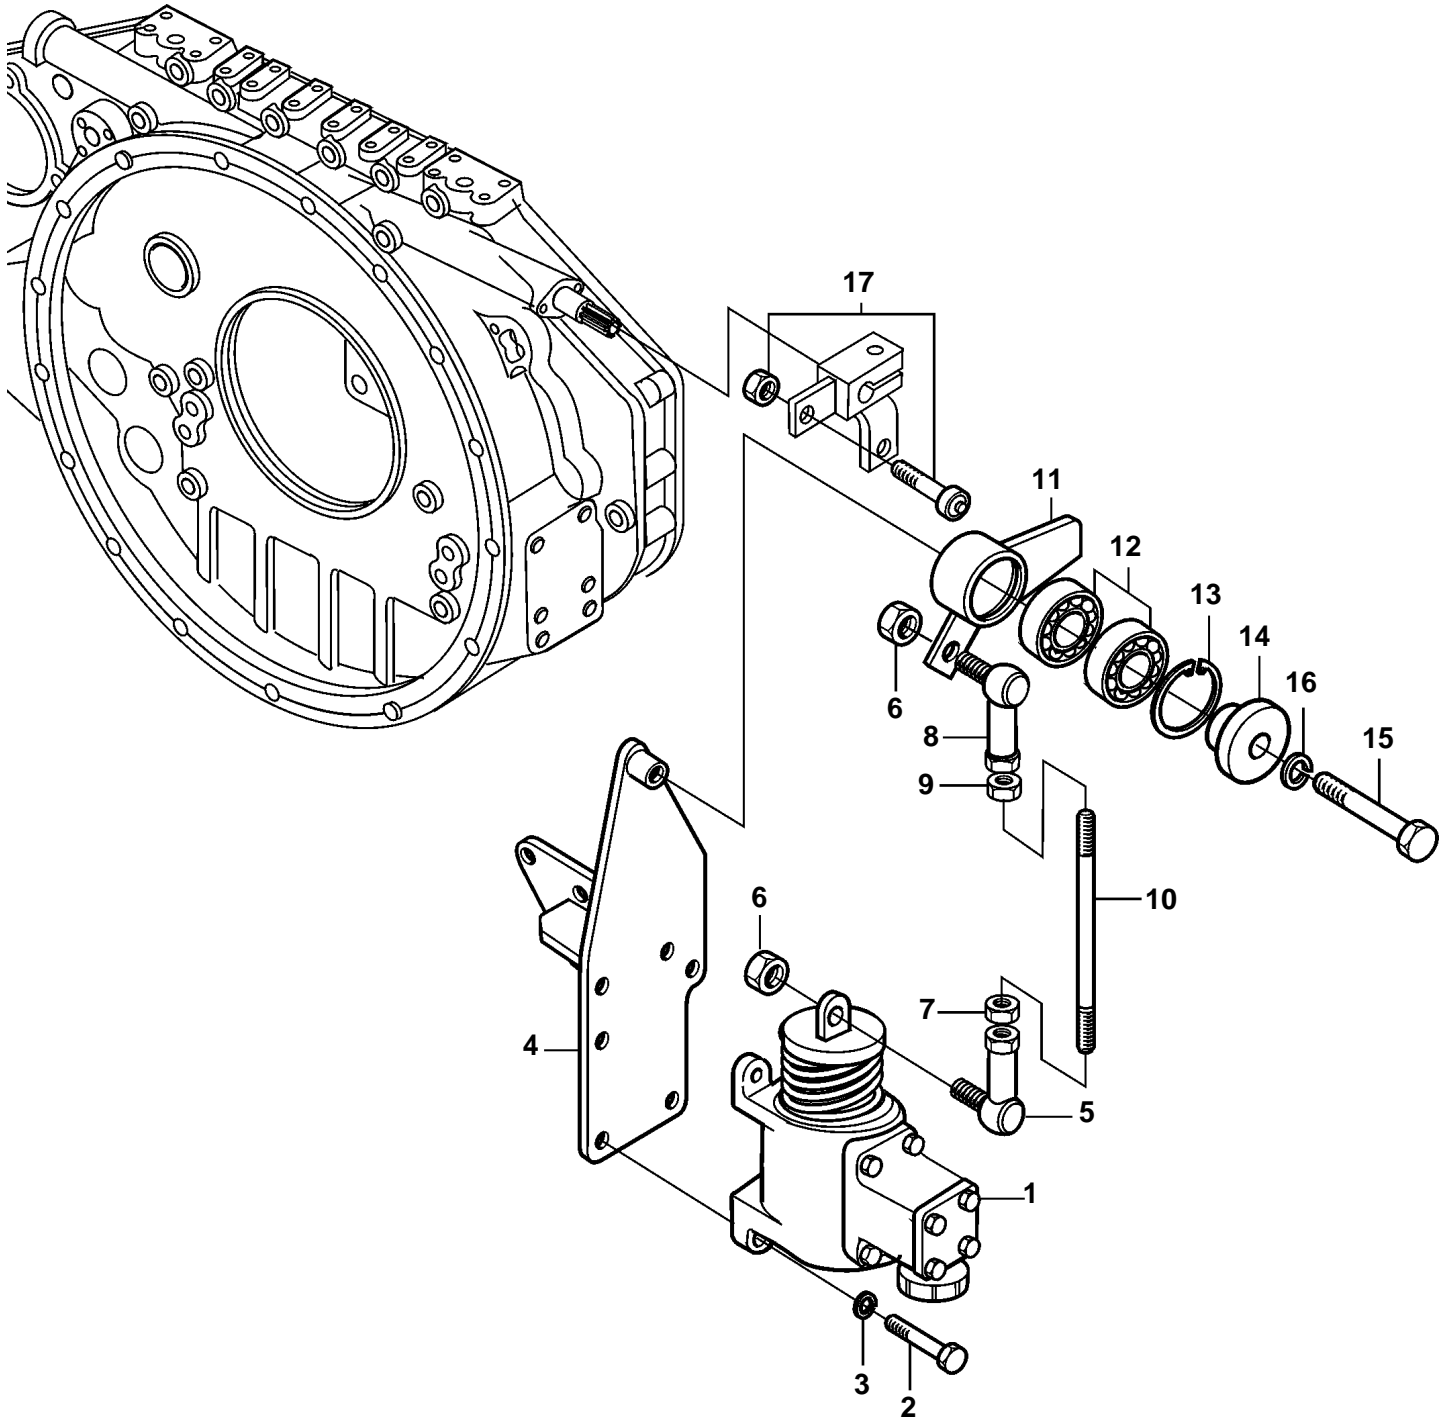

D49A-MT AUX, D49A-MS AUX

18589

D49A-MT AUX, D49A-MS AUX

REF	PART NO.	QTY	DESCRIPTION
1	3831527	1	Stop solenoid
2	3831534	4	Screw
3	3832223	4	Spring washer
4	3835786	1	Bracket
5	3835078	1	Ball joint
6	3831582	2	Lock nut
7	3832190	1	Lock nut
8	3835079	1	Ball joint
9	3831611	1	Lock nut
10	3834378	1	Rod
11	3833723	1	Lever
12	3832347	2	Bearing
13	3832296	1	Snap ring
14	3831672	1	End plate
15	3835723	1	Screw
16	3832233	1	Spring washer
17	3831965	1	Adjuster arm