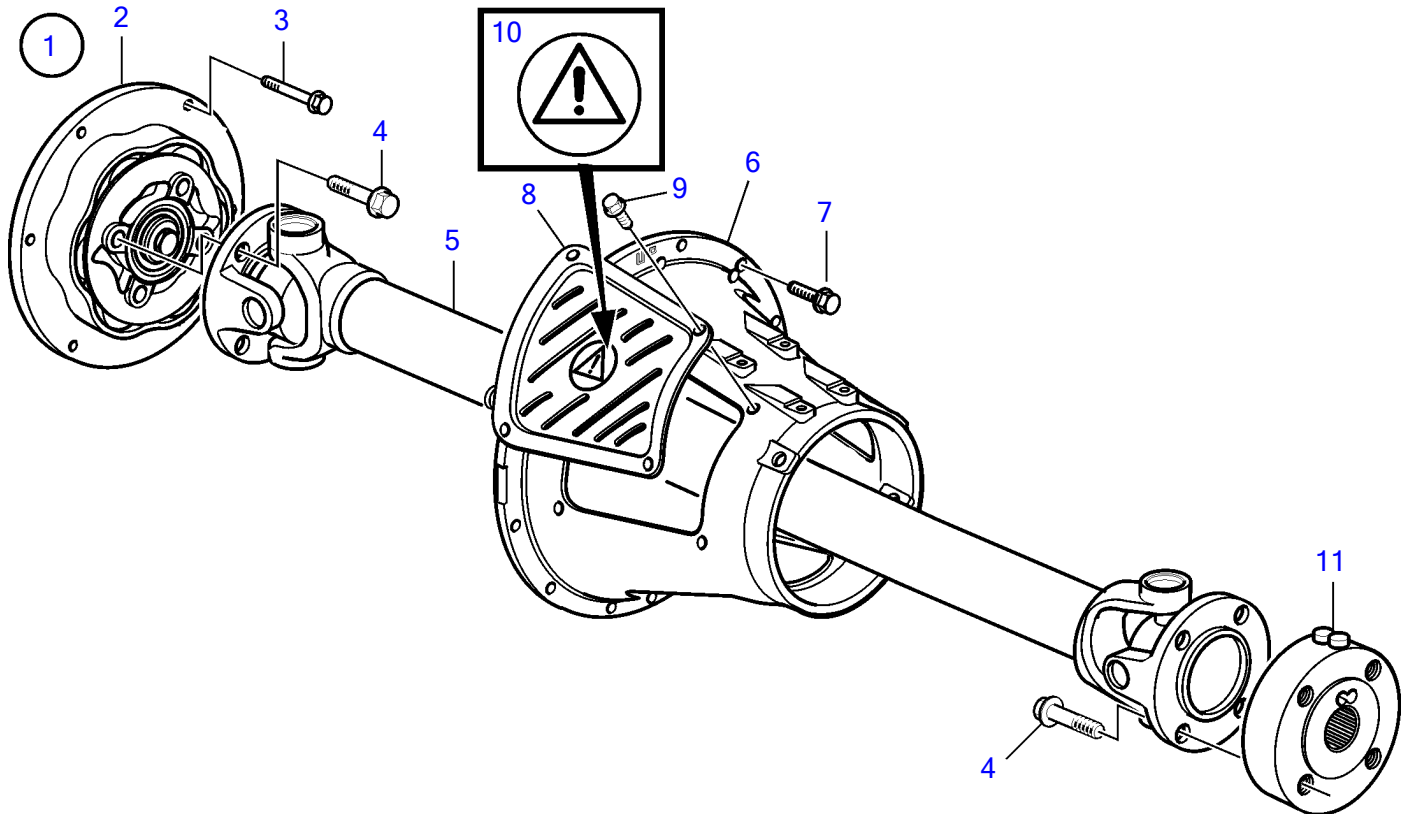

D4-210A-A, D4-225I-B, D4-225A-C, D4-225A-D, D4-260A-A, D4-260A-B, D4-260A-C, D4-260A-D, D4-300A-A, D4-300A-C, D4-300A-D, D4-225A-E, D4-260A-E, D4-300A-E

26201

D4-210A-A, D4-225I-B, D4-225A-C, D4-225A-D, D4-260A-A, D4-260A-B, D4-260A-C, D4-260A-D, D4-300A-A, D4-300A-C, D4-300A-D, D4-225A-E, D4-260A-E, D4-300A-E

REF	PART NO.	QTY	DESCRIPTION	NOTES
1	21393521	1	Flexible coupling	
2	21509615	1	• Roller kit	Kit includes 6 pcs rubber rollers
3	965186	8	Flange screw	
4	465826	8	Flange screw	
5	3861048	1	Propeller shaft	L=335-405mm
	3818295	1	Propeller shaft	L=570-650mm
	3818293	1	Propeller shaft	L=670-750mm
	3818292	1	Propeller shaft	L=770-850mm
	3818291	1	Propeller shaft	L=870-950mm
	3818290	1	Propeller shaft	L=970-1050mm
	3818289	1	Propeller shaft	L=1070-1150mm
	3818288	1	Propeller shaft	L=1170-1250mm
	3817454	1	Propeller shaft	L=1270-1350mm
	3817453	1	Propeller shaft	L=1370-1450mm
	3817452	1	Propeller shaft	L=1470-1550mm
	3817451	1	Propeller shaft	L=1570-1650mm
	3817450	1	Propeller shaft	L=1670-1750mm
6	21657788	1	Protecting casing	
7	946752	12	Flange screw	M10x35mm
8	3862871	2	Protecting screen	
9	968476	8	Flange screw	
10	3817024	2	Decal	
11	3862153	1	Flange	
12	3808080	1	Hose	
13	969354	1	Clamp	
14	946440	1	Flange screw	
15	961671	1	Hose clamp	
16	961672	1	Hose clamp	
17	3808510	1	Dummy	
18	984474	2	Clamp	
19	945444	2	Flange screw	
20	861551	1	Plug	
21	3588788	1	Hose	
22	961672	1	Hose clamp	
23	961671	1	Hose clamp	