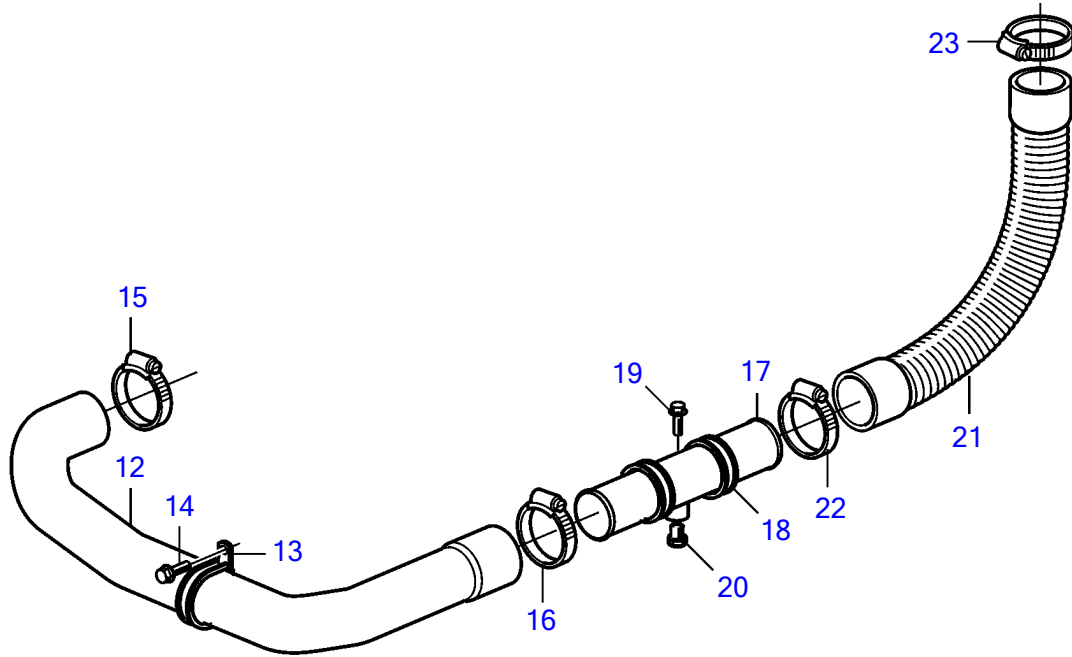

D4-210A-A, D4-225I-B, D4-225A-C, D4-225A-D, D4-260A-A, D4-260A-B, D4-260A-C, D4-260A-D, D4-300A-A, D4-300A-C, D4-300A-D, D4-225A-E, D4-260A-E, D4-300A-E

26201

D4-210A-A, D4-225I-B, D4-225A-C, D4-225A-D, D4-260A-A, D4-260A-B, D4-260A-C, D4-260A-D, D4-300A-A, D4-300A-C, D4-300A-D, D4-225A-E, D4-260A-E, D4-300A-E

REF	PART NO.	QTY	DESCRIPTION	NOTES
1	21393521	1	Flexible coupling	
2	21509615	1	• Roller kit	Kit includes 6 pcs rubber rollers
3	965186	8	Flange screw	
4	465826	8	Flange screw	
5	3861048	1	Propeller shaft	L=335-405mm
	3818295	1	Propeller shaft	L=570-650mm
	3818293	1	Propeller shaft	L=670-750mm
	3818292	1	Propeller shaft	L=770-850mm
	3818291	1	Propeller shaft	L=870-950mm
	3818290	1	Propeller shaft	L=970-1050mm
	3818289	1	Propeller shaft	L=1070-1150mm
	3818288	1	Propeller shaft	L=1170-1250mm
	3817454	1	Propeller shaft	L=1270-1350mm
	3817453	1	Propeller shaft	L=1370-1450mm
	3817452	1	Propeller shaft	L=1470-1550mm
	3817451	1	Propeller shaft	L=1570-1650mm
	3817450	1	Propeller shaft	L=1670-1750mm
6	21657788	1	Protecting casing	
7	946752	12	Flange screw	M10x35mm
8	3862871	2	Protecting screen	
9	968476	8	Flange screw	
10	3817024	2	Decal	
11	3862153	1	Flange	
12	3808080	1	Hose	
13	969354	1	Clamp	
14	946440	1	Flange screw	
15	961671	1	Hose clamp	
16	961672	1	Hose clamp	
17	3808510	1	Dummy	
18	984474	2	Clamp	
19	945444	2	Flange screw	
20	861551	1	Plug	
21	3588788	1	Hose	
22	961672	1	Hose clamp	
23	961671	1	Hose clamp	