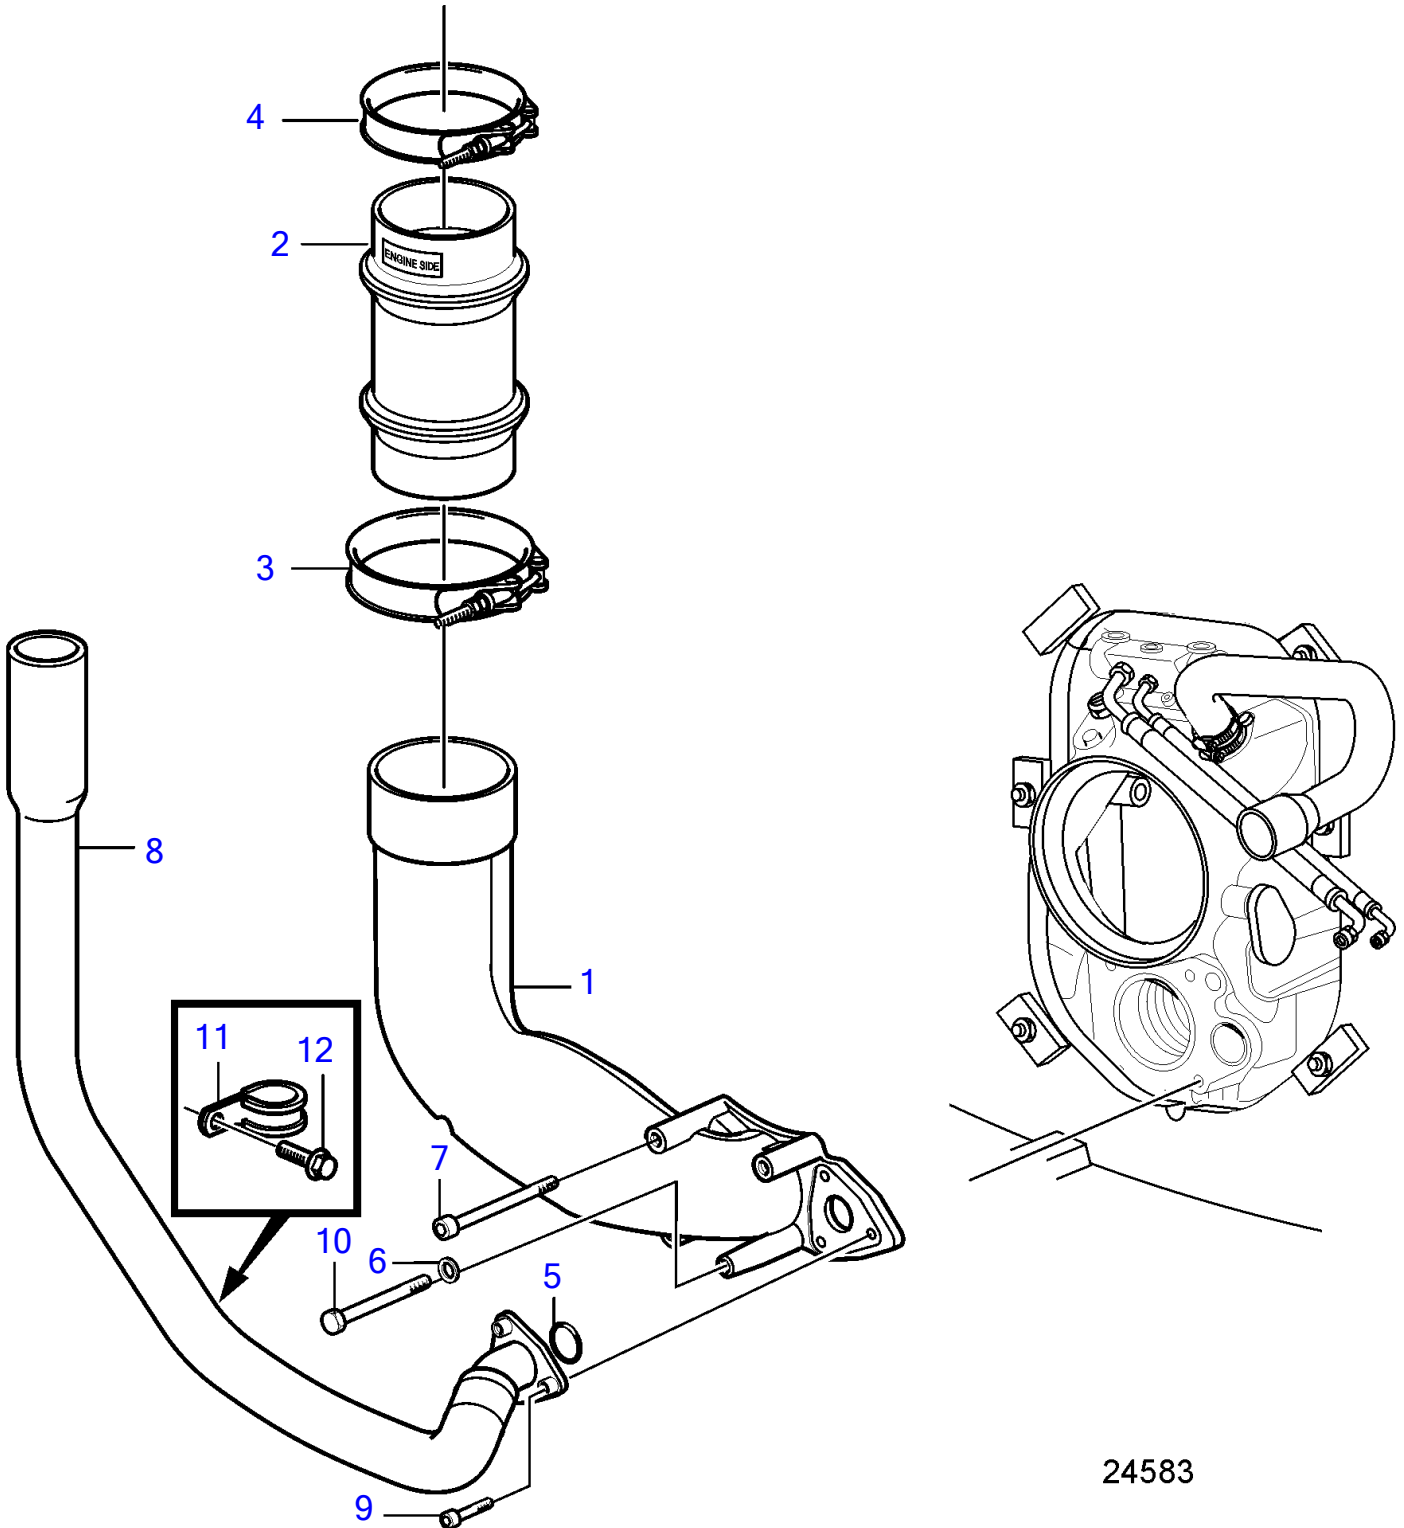

D4-210A-A, D4-225I-B, D4-225A-C, D4-225A-D, D4-260A-A, D4-260A-B, D4-260A-C, D4-260A-D, D4-300A-A, D4-300A-C, D4-300A-D, D4-225A-E, D4-260A-E, D4-300A-E

24583

D4-210A-A, D4-225I-B, D4-225A-C, D4-225A-D, D4-260A-A, D4-260A-B, D4-260A-C, D4-260A-D, D4-300A-A, D4-300A-C, D4-300A-D, D4-225A-E, D4-260A-E, D4-300A-E

REF	PART NO.	QTY	DESCRIPTION	NOTES
1	40005584	1	Exhaust pipe	
2	3584167	1	Exhaust hose	For D4 engines.
	3584168	1	Exhaust hose	For D6 engines.
3	3817484	1	Hose clamp	For exhaust pipe without plastic sleeve.
	3817485	1	Hose clamp	For exhaust pipe with plastic sleeve.
4	3817484	1	Hose clamp	For D4 engines.
	3817486	1	Hose clamp	For D6 engines.
5	969415	1	O-ring	
6	984391	4	Washer	
7	984367	2	Hexagon screw	L=70mm
8	3587184	1	Hose assembly	
9	984257	3	6 point socket screw	L=25mm
10	984700	2	Hexagon screw	L=90mm
11	984474	1	Clamp	
12	948746	1	Flange screw	