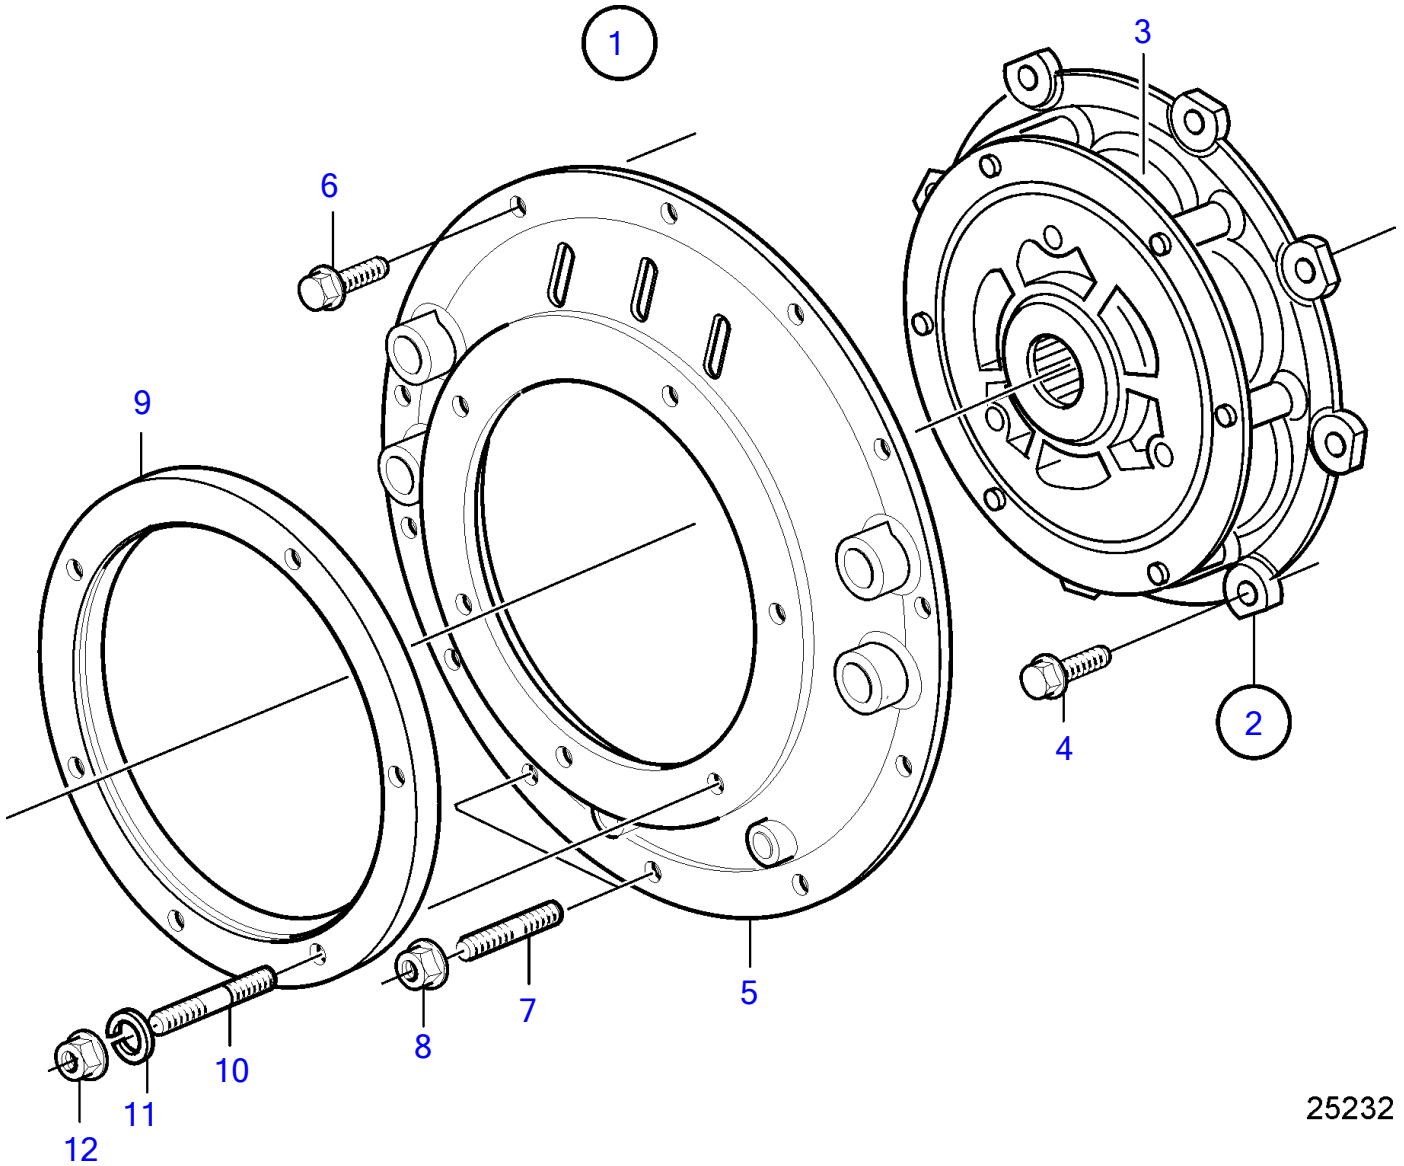

D4-180I-B, D4-180I-C, D4-180I-D, D4-180I-E, D4-210I-B, D4-225I-B, D4-225I-C, D4-225I-D, D4-260I-B, D4-260I-C, D4-260I-D, D4-300I-A, D4-300I-C, D4-300I-D, D4-225I-E, D4-260I-E, D4-300I-E

25232

D4-180I-B, D4-180I-C, D4-180I-D, D4-180I-E, D4-210I-B, D4-225I-B, D4-225I-C, D4-225I-D, D4-260I-B, D4-260I-C, D4-260I-D, D4-300I-A, D4-300I-C, D4-300I-D, D4-225I-E, D4-260I-E, D4-300I-E

REF	PART NO.	QTY	DESCRIPTION	NOTES
1		1	Connector kit	
2	3583843	1	• Flexible coupling	
3	21509613	1	• • Roller kit	Kit includes 4 pcs rubber rollers
4	965185	8	• Flange screw	
5	3584253	1	• Cover	
6	946472	10	• Flange screw	
7	953067	2	• Stud	
8	971095	2	• Flange nut	
9	3808744	1	• Spacer ring	
10	924081	6	• Stud	
11	942336	6	• Spring washer	
12	971071	6	• Hexagon nut	