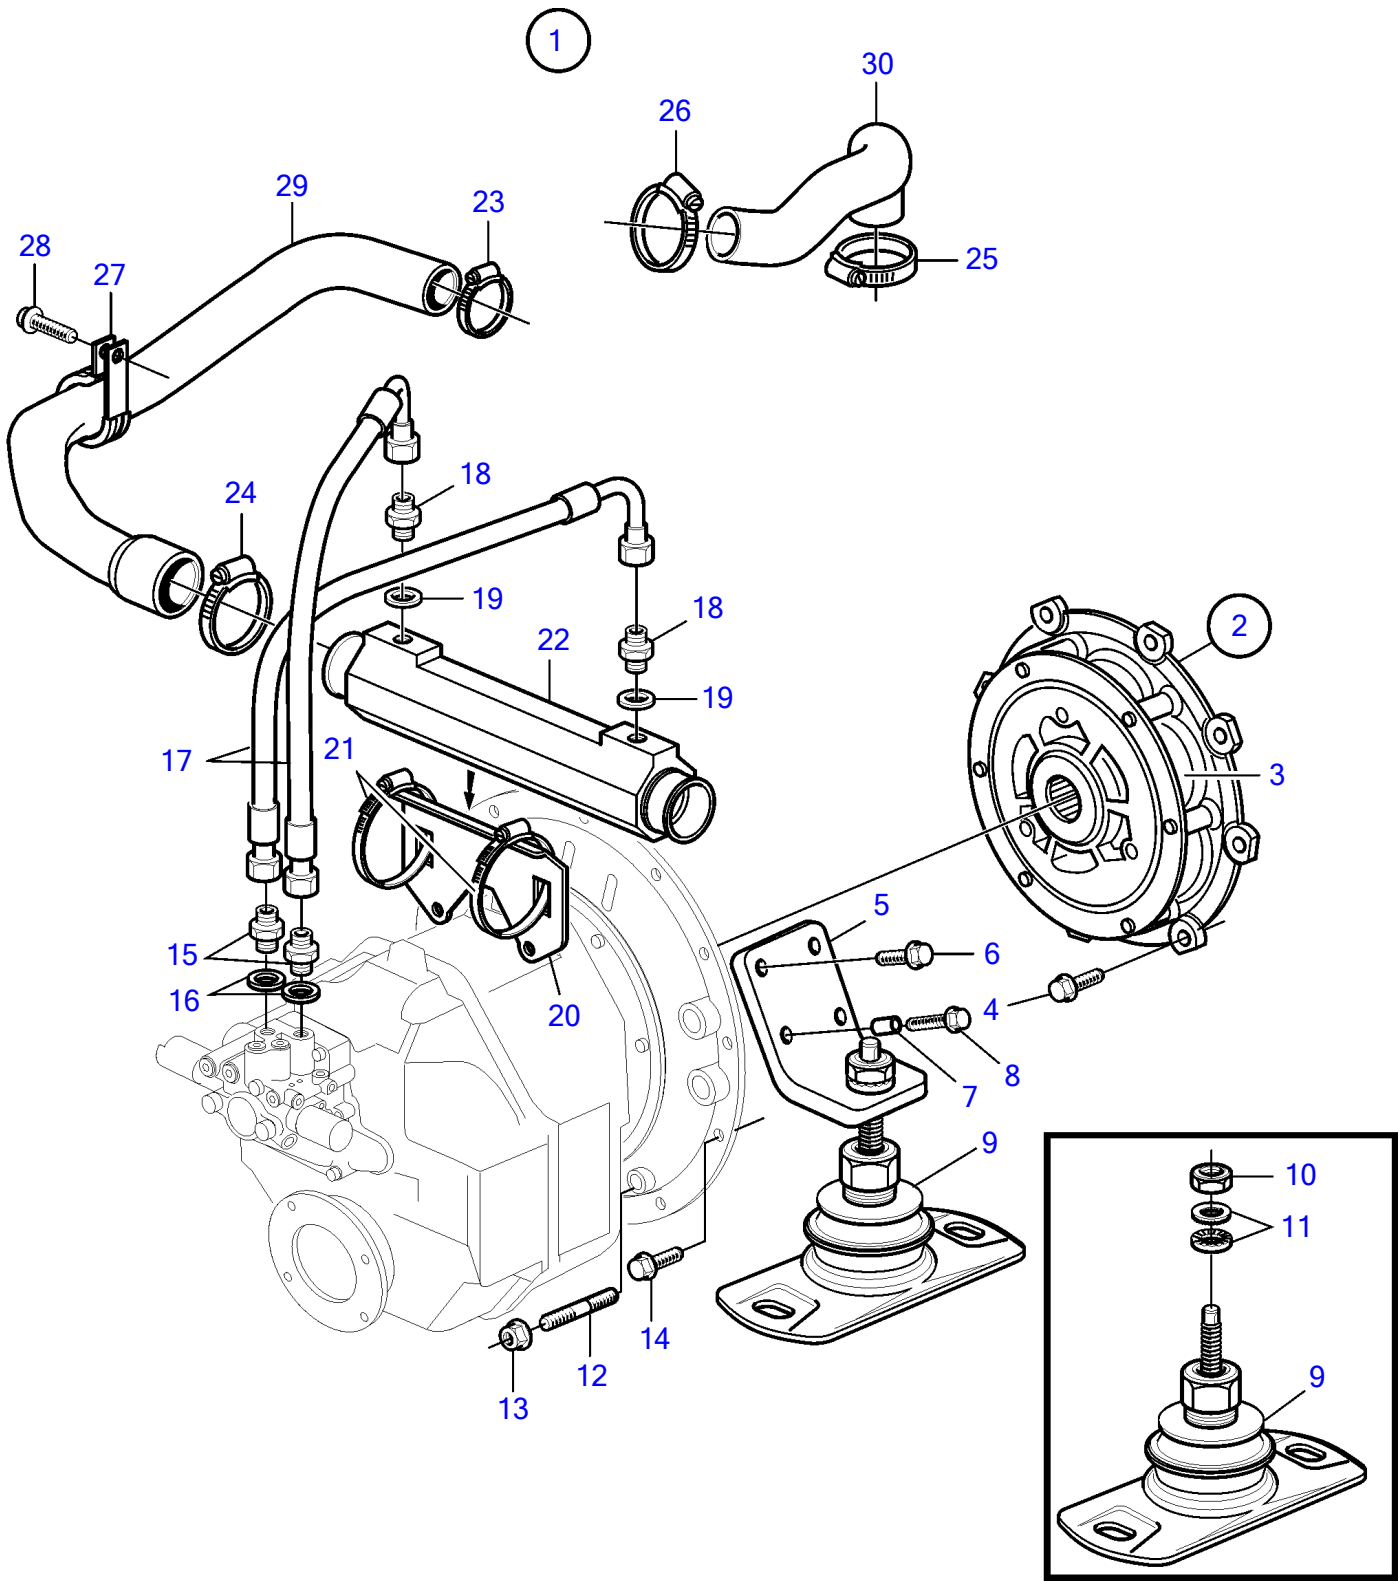

D4-300I-A

D4-300I-A

REF	PART NO.	QTY	DESCRIPTION	SEE SEC.	NOTES
1		1	Connector kit		
2	3583843	1	▪ Flexible coupling		
3	21509613	1	▪ ▪ Roller kit		Kit includes 4 pcs rubber rollers
4	965185	8	▪ Flange screw		
5	3583620	1	▪ Engine bracket		
6	984709	2	▪ Flange screw		
7	1678297	2	▪ Spacer sleeve		
8	984956	2	▪ Flange screw		
9	3595043	4	▪ Rubber cushion		
			▪ Bulletin P-21-8-1	P-21-8-1-EN	Comfort Engine Suspension
			▪ Bulletin P-08-2-2	P-08-2-2-EN	Measuring Gauge for Rubber Mounts
10	955786	1	▪ ▪ Hexagon nut		
11	847766	1	▪ ▪ Lock washer		
12	953067	2	▪ Stud		
13	971095	2	▪ Flange nut		
14	946752	10	▪ Flange screw		
15	941750	2	▪ Nipple		
16	11978	2	▪ Washer		
17	3584428	2	▪ Hose		
18	963948	2	▪ Nipple		
19	976930	2	▪ Gasket		
20	3584440	1	▪ Bracket		
21	943481	2	▪ Hose clamp		
22	3584435	1	▪ Oil cooler		
23	961671	1	▪ Hose clamp		
24	961672	1	▪ Hose clamp		
25	943478	1	▪ Hose clamp		
26	943479	1	▪ Hose clamp		
27	969354	1	▪ Clamp		
28	946440	1	▪ Flange screw		
29	3889729	1	▪ Hose		
30	3888922	1	▪ Hose		