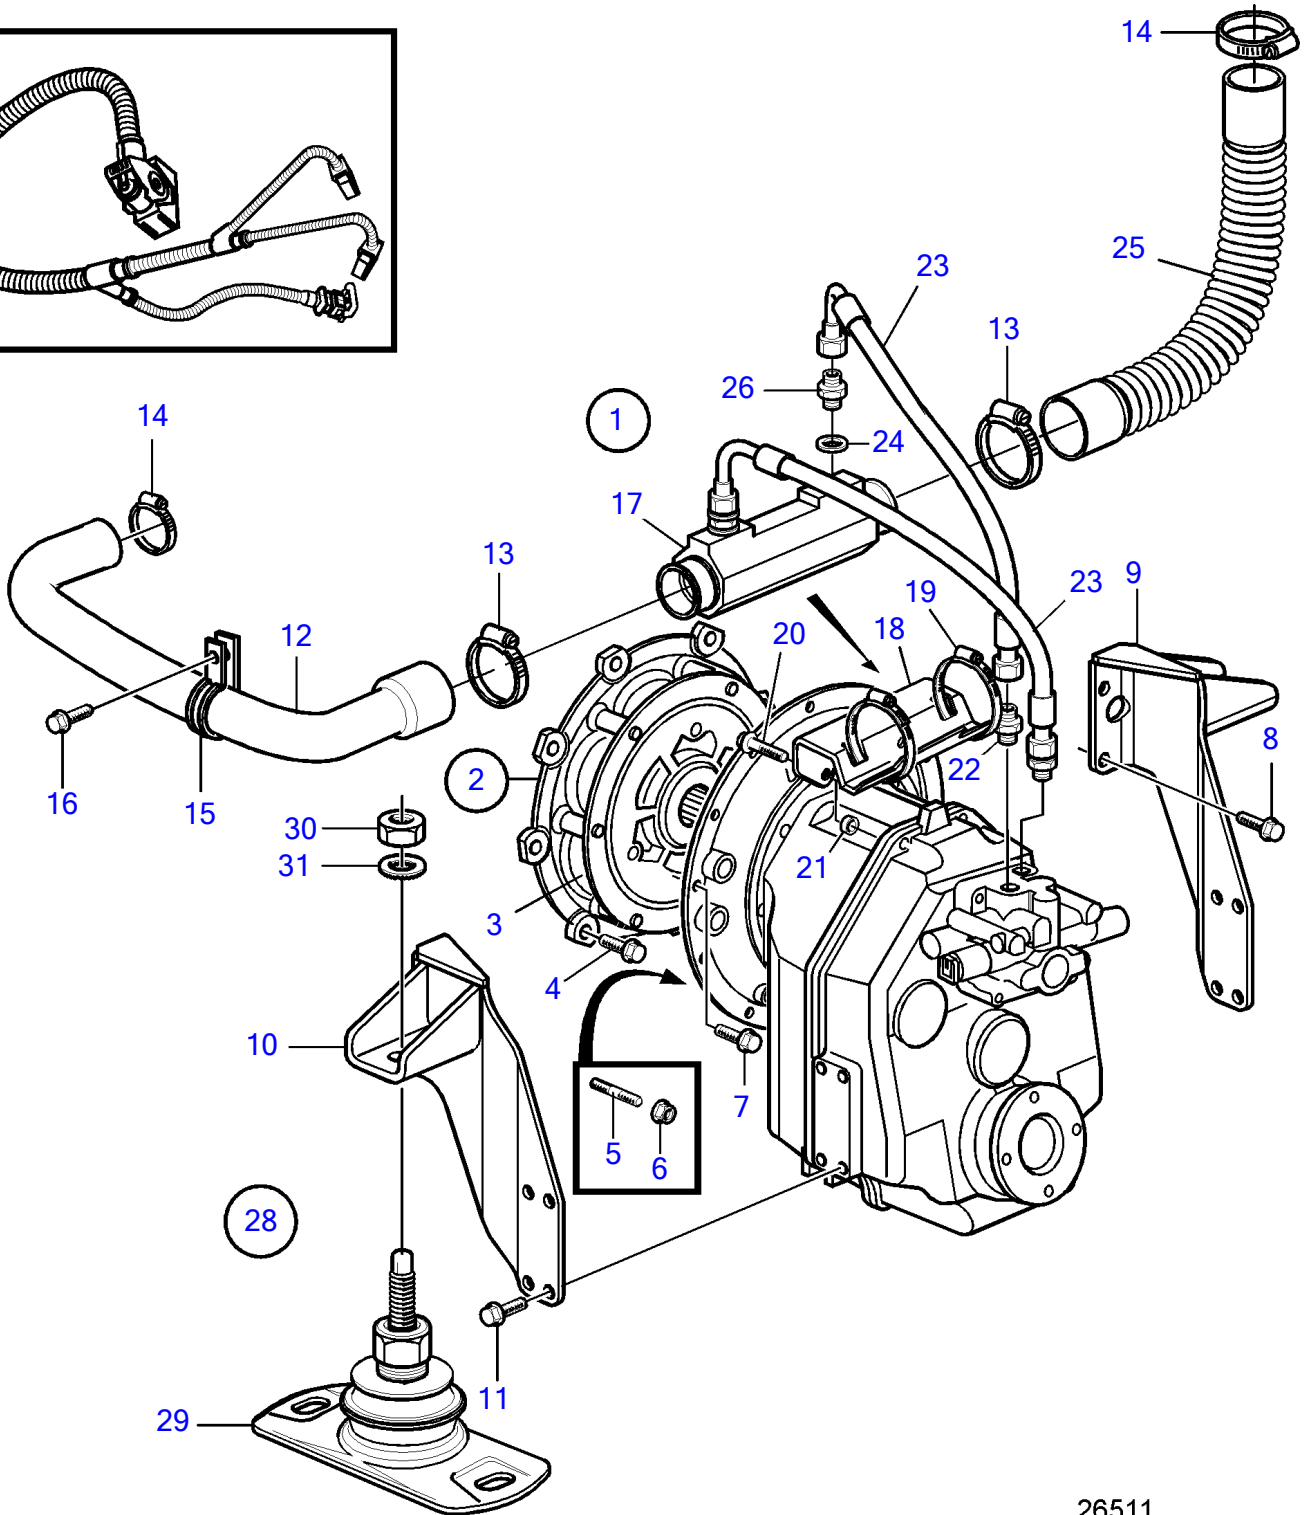

D4-180I-B, D4-180I-C, D4-225I-B, D4-225I-C, D4-260I-A, D4-260I-B, D4-260I-C

26511

D4-180I-B, D4-180I-C, D4-225I-B, D4-225I-C, D4-260I-A, D4-260I-B, D4-260I-C

REF	PART NO.	QTY	DESCRIPTION	NOTES
1		1	Connector kit	
2	21111688	1	• Flexible coupling	
3	21509613	1	• • Roller kit	Kit includes 4 pcs rubber rollers
4	965185	8	• Flange screw	
5	953067	2	• Stud	L=45mm
6	971095	2	• Flange nut	
7	946752	10	• Flange screw	L=35mm
8	965225	4	• Flange screw	L=35mm
9	3595292	1	• Bracket	S.B
10	3595300	1	• Bracket	P
11	965191	8	• Flange screw	L=30mm
12	3583844	1	• Hose	
13	961672	2	• Hose clamp	
14	961671	2	• Hose clamp	
15	969354	1	• Clamp	
16	946440	1	• Flange screw	L=16mm
17	3584434	1	• Oil cooler	
18	3584439	1	• Bracket	
19	943481	2	• Hose clamp	
20	965220	2	• Flange screw	L=45mm
21	842930	2	• Spacer sleeve	
22	941750	2	• Nipple	
23	3584428	2	• Hose	
24	976930	2	• Gasket	
25	3588788	1	• Hose	
26	963948	2	• Nipple	
27	40005753	1	• Wiring harness	
	3883882	1	• Wiring harness	For earlier version.
28	22006200	1	Rubber cushion	For D4 V-drive
29	21717422	2	• Rubber cushion	
30	955786	1	• Hexagon nut	
31	847766	1	• Lock washer	