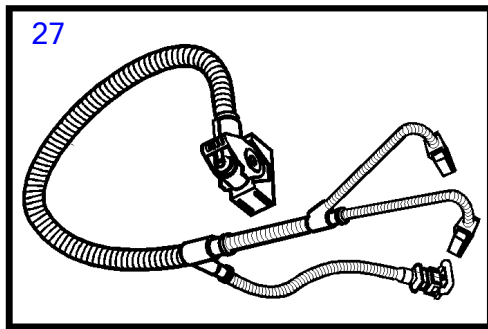

D4-180I-B, D4-180I-C, D4-225I-B, D4-225I-C, D4-260I-A, D4-260I-B, D4-260I-C

26511

D4-180I-B, D4-180I-C, D4-225I-B, D4-225I-C, D4-260I-A, D4-260I-B, D4-260I-C

REF	PART NO.	QTY	DESCRIPTION	NOTES
1		1	Connector kit	
2	21111688	1	• Flexible coupling	
3	21509613	1	• • Roller kit	Kit includes 4 pcs rubber rollers
4	965185	8	• Flange screw	
5	953067	2	• Stud	L=45mm
6	971095	2	• Flange nut	
7	946752	10	• Flange screw	L=35mm
8	965225	4	• Flange screw	L=35mm
9	3595292	1	• Bracket	S.B
10	3595300	1	• Bracket	P
11	965191	8	• Flange screw	L=30mm
12	3583844	1	• Hose	
13	961672	2	• Hose clamp	
14	961671	2	• Hose clamp	
15	969354	1	• Clamp	
16	946440	1	• Flange screw	L=16mm
17	3584434	1	• Oil cooler	
18	3584439	1	• Bracket	
19	943481	2	• Hose clamp	
20	965220	2	• Flange screw	L=45mm
21	842930	2	• Spacer sleeve	
22	941750	2	• Nipple	
23	3584428	2	• Hose	
24	976930	2	• Gasket	
25	3588788	1	• Hose	
26	963948	2	• Nipple	
27	40005753	1	• Wiring harness	
	3883882	1	• Wiring harness	For earlier version.
28	22006200	1	Rubber cushion	For D4 V-drive
29	21717422	2	• Rubber cushion	
30	955786	1	• Hexagon nut	
31	847766	1	• Lock washer	