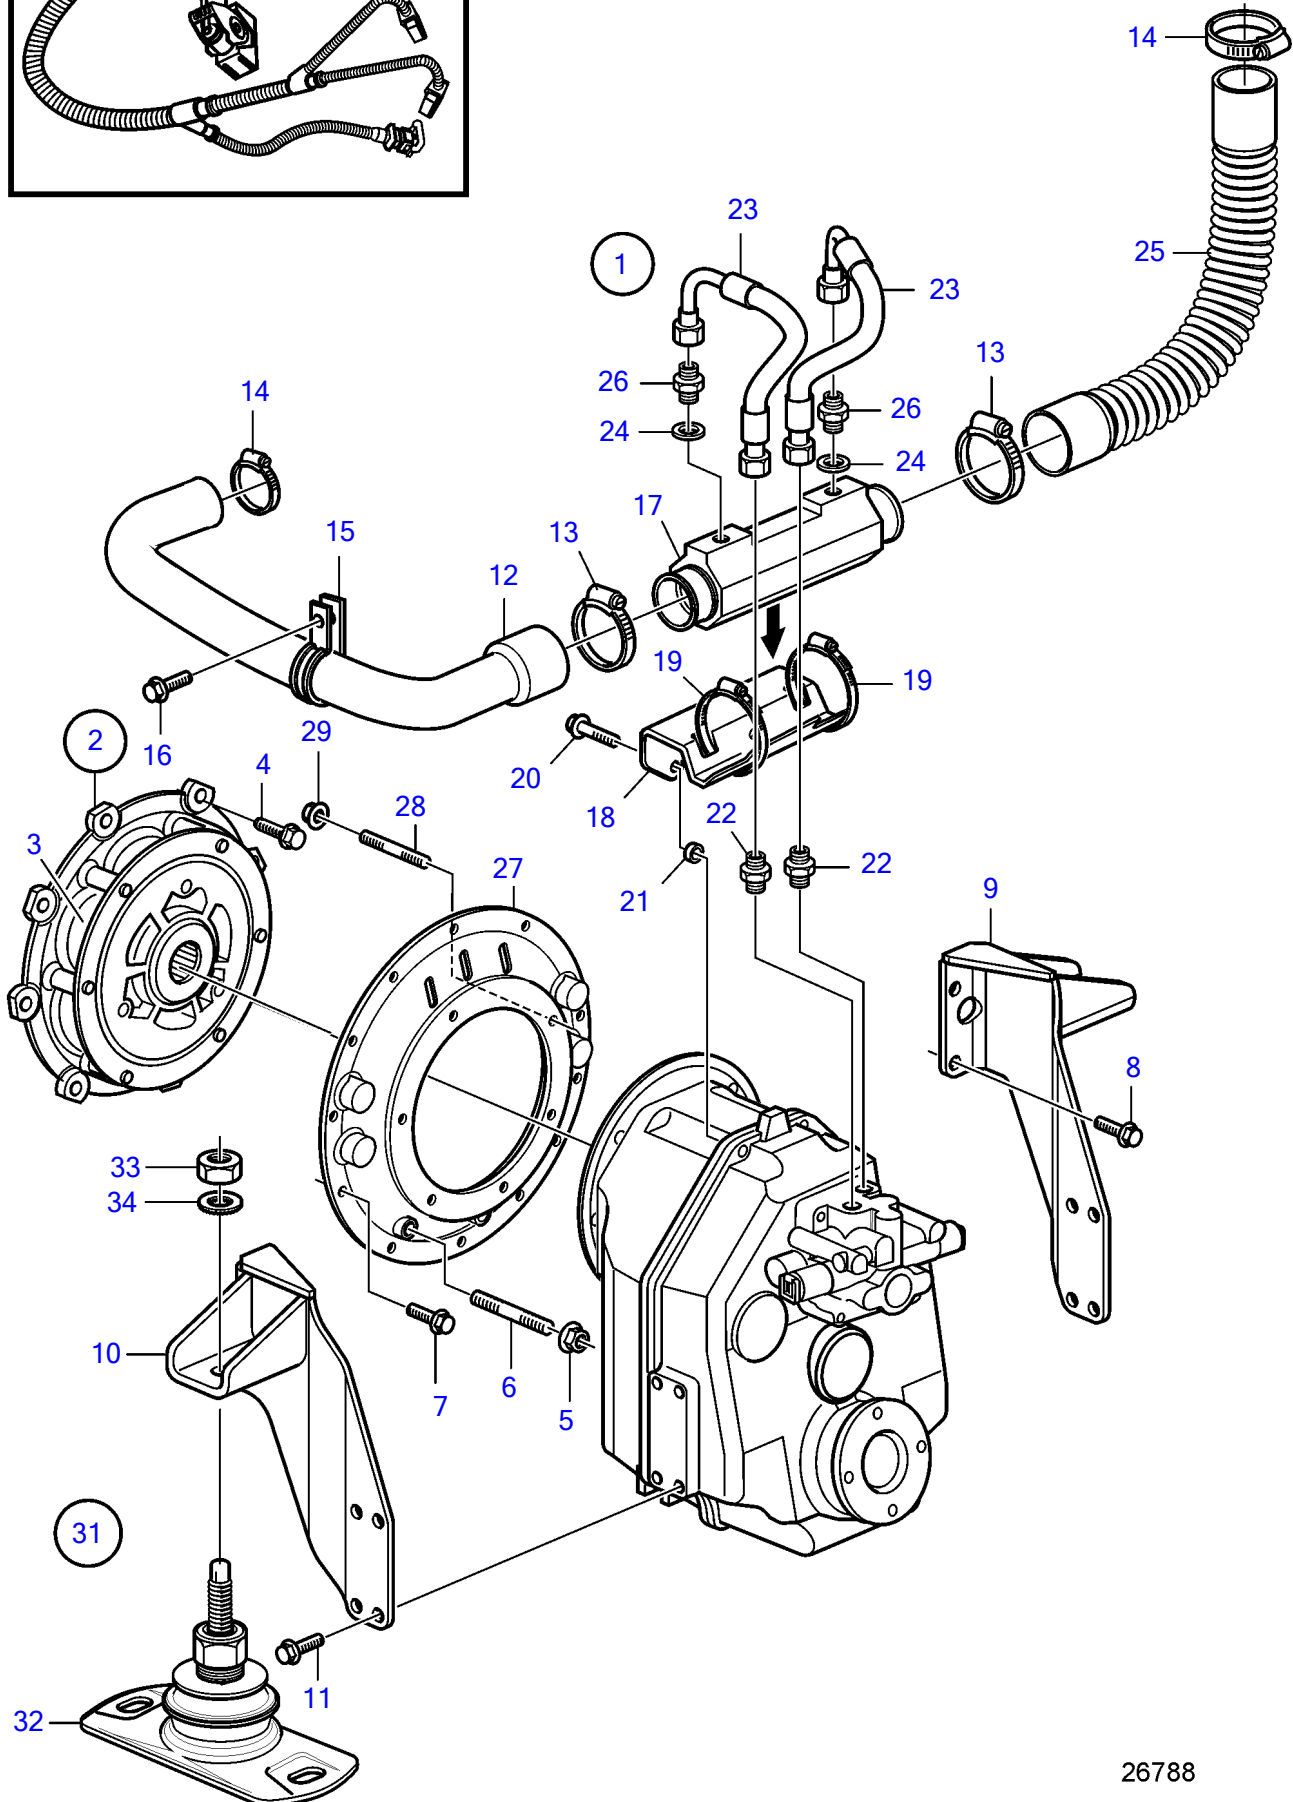

D4-300I-A, D4-300I-C, D4-300I-D, D4-300I-E

26788

D4-300I-A, D4-300I-C, D4-300I-D, D4-300I-E

REF	PART NO.	QTY	DESCRIPTION	NOTES
1		1	Connector kit	
2	21111688	1	• Flexible coupling	
3	21509613	1	• • Roller kit	Kit includes 4 pcs rubber rollers
4	965185	8	• Flange screw	
5	953067	2	• Stud	L=45mm
6	971095	2	• Flange nut	
7	946752	10	• Flange screw	L=35mm
8	965225	4	• Flange screw	L=35mm
9	3595292	1	• Bracket	S.B
10	3595300	1	• Bracket	P
11	965191	8	• Flange screw	L=30mm
12	3889729	1	• Hose	
13	961672	2	• Hose clamp	
14	961671	2	• Hose clamp	
15	969354	1	• Clamp	
16	946440	1	• Flange screw	L=16mm
17	3584435	1	• Oil cooler	
18	3584475	1	• Bracket	
19	943481	2	• Hose clamp	
20	965220	2	• Flange screw	L=45mm
21	842930	2	• Spacer sleeve	
22	941750	2	• Nipple	
23	3584428	2	• Hose	
24	976930	2	• Gasket	
25	3588788	1	• Hose	
26	963948	2	• Nipple	
27	3584253	1	• Cover	
28	924075	6	• Stud	
29	971095	6	• Flange nut	
30	40005753	1	• Wiring harness	
	3883882	1	Wiring harness	For earlier version.
31	22006200	1	Rubber cushion	For D4 V-drive
32	21717422	2	• Rubber cushion	
33	955786	1	• Hexagon nut	
34	847766	1	• Lock washer	