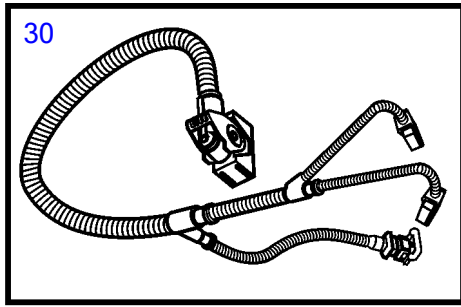

D4-300I-A, D4-300I-C, D4-300I-D, D4-300I-E

26788

D4-300I-A, D4-300I-C, D4-300I-D, D4-300I-E

REF	PART NO.	QTY	DESCRIPTION	NOTES
1		1	Connector kit	
2	21111688	1	• Flexible coupling	
3	21509613	1	• • Roller kit	Kit includes 4 pcs rubber rollers
4	965185	8	• Flange screw	
5	953067	2	• Stud	L=45mm
6	971095	2	• Flange nut	
7	946752	10	• Flange screw	L=35mm
8	965225	4	• Flange screw	L=35mm
9	3595292	1	• Bracket	S.B
10	3595300	1	• Bracket	P
11	965191	8	• Flange screw	L=30mm
12	3889729	1	• Hose	
13	961672	2	• Hose clamp	
14	961671	2	• Hose clamp	
15	969354	1	• Clamp	
16	946440	1	• Flange screw	L=16mm
17	3584435	1	• Oil cooler	
18	3584475	1	• Bracket	
19	943481	2	• Hose clamp	
20	965220	2	• Flange screw	L=45mm
21	842930	2	• Spacer sleeve	
22	941750	2	• Nipple	
23	3584428	2	• Hose	
24	976930	2	• Gasket	
25	3588788	1	• Hose	
26	963948	2	• Nipple	
27	3584253	1	• Cover	
28	924075	6	• Stud	
29	971095	6	• Flange nut	
30	40005753	1	• Wiring harness	
	3883882	1	Wiring harness	For earlier version.
31	22006200	1	Rubber cushion	For D4 V-drive
32	21717422	2	• Rubber cushion	
33	955786	1	• Hexagon nut	
34	847766	1	• Lock washer	