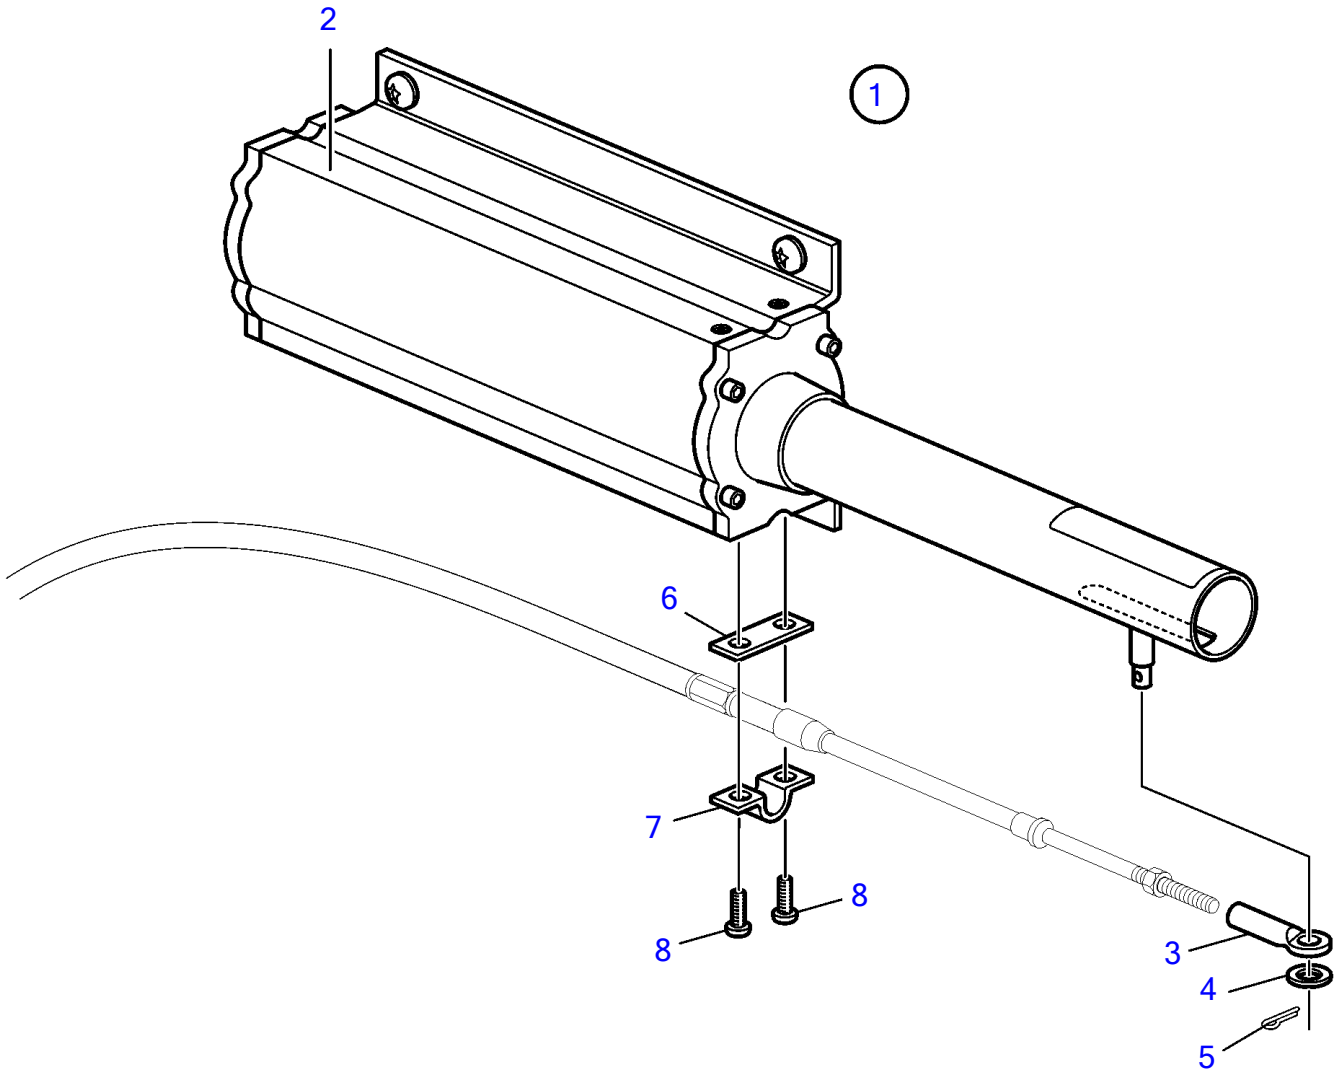

D4-210A-A, D4-225I-B, D4-225A-C, D4-225A-D, D4-260A-A, D4-260A-B, D4-260A-C, D4-260A-D, D4-300A-A, D4-300A-C, D4-300A-D, D4-225A-E, D4-260A-E, D4-300A-E

24272

D4-210A-A, D4-225I-B, D4-225A-C, D4-225A-D, D4-260A-A, D4-260A-B, D4-260A-C, D4-260A-D, D4-300A-A, D4-300A-C, D4-300A-D, D4-225A-E, D4-260A-E, D4-300A-E

| REF | PART NO. | QTY | DESCRIPTION | NOTES |
|-----|----------|-----|------------------------|----------------------|
| 1 | 3817496 | 1 | Actuator | Replaced by 21146097 |
| | 21146097 | 1 | Actuator | Replaced by 21505553 |
| | 21505553 | 1 | Actuator | |
| 2 | | 1 | • Actuator | |
| 3 | 3850941 | 1 | • Adapter | |
| 4 | 940191 | 1 | • Washer | |
| 5 | 17253 | 1 | • Split pin | |
| 6 | 819068 | 1 | • Washer | |
| 7 | 21471054 | 1 | • Bracket | |
| 8 | 973155 | 2 | • 6 point socket screw | |