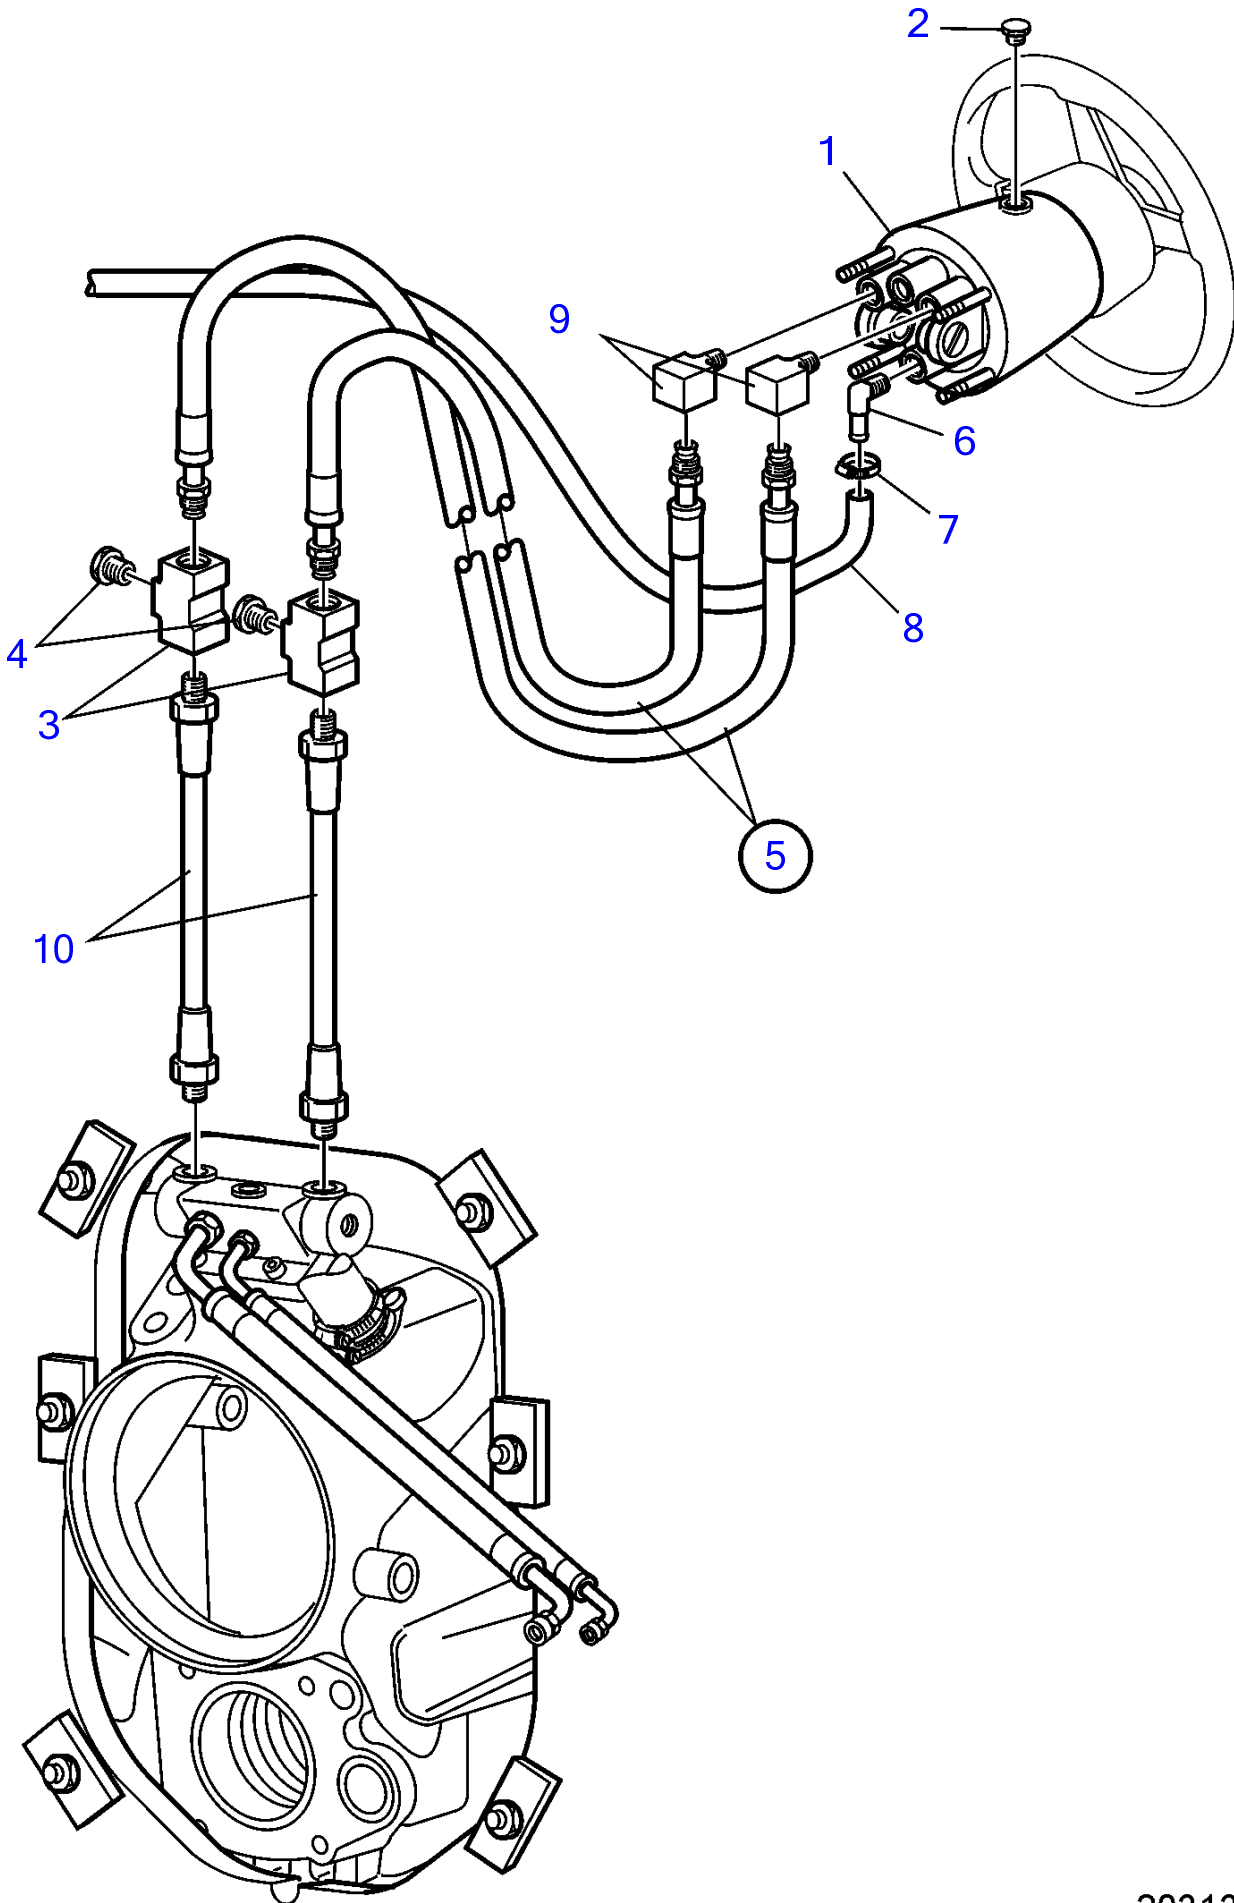

D4-210A-A, D4-225I-B, D4-260A-A, D4-260A-B

D4-210A-A, D4-225I-B, D4-260A-A, D4-260A-B

REF	PART NO.	QTY	DESCRIPTION	NOTES
1	888154	1	Pump	Std
	888155	1	Pump	Tilt
2	889171	1	Plug	Alt
	3588306	1	Plug, air venting	Alt
3	984414	2	T-nipple	
4	984377	2	Plug	
5	889150	1	Hose	L=0.5m
	889151	1	Hose	L=2.0m
	889152	1	Hose	L=13.0' (4.0m)
	889153	1	Hose	L=4.5m
	889154	1	Hose	L=5.0m
	889155	1	Hose	L=18.0' (5.5m)
	889156	1	Hose	L=6.0m
	889157	1	Hose	L=6.5m
	889158	1	Hose	L=7.0m
	889159	1	Hose	L=7.5m
	889160	1	Hose	L=8.0m
	889161	1	Hose	L=28.0' (8.5m)
	889162	1	Hose	L=9.0m
	889163	1	Hose	L=9.5m
	889164	1	Hose	L=10.0m
	889165	1	Hose	L=10.5m
	889167	1	Hose	L=11.0m
	(889168)	1	Hose	Obsolete part, L=11,5m
	889169	1	Hose	L=12,0m
6	947681	1	• Hose nipple	
7	961664	2	• Hose clamp	
8	889136	1	• Hose	L=23.0' (7.0m)
	889148	1	• Return hose	L=9.0m
9	3852525	2	• Fitting	Obsolete part, (984412)
10	888202	2	Hose assembly	