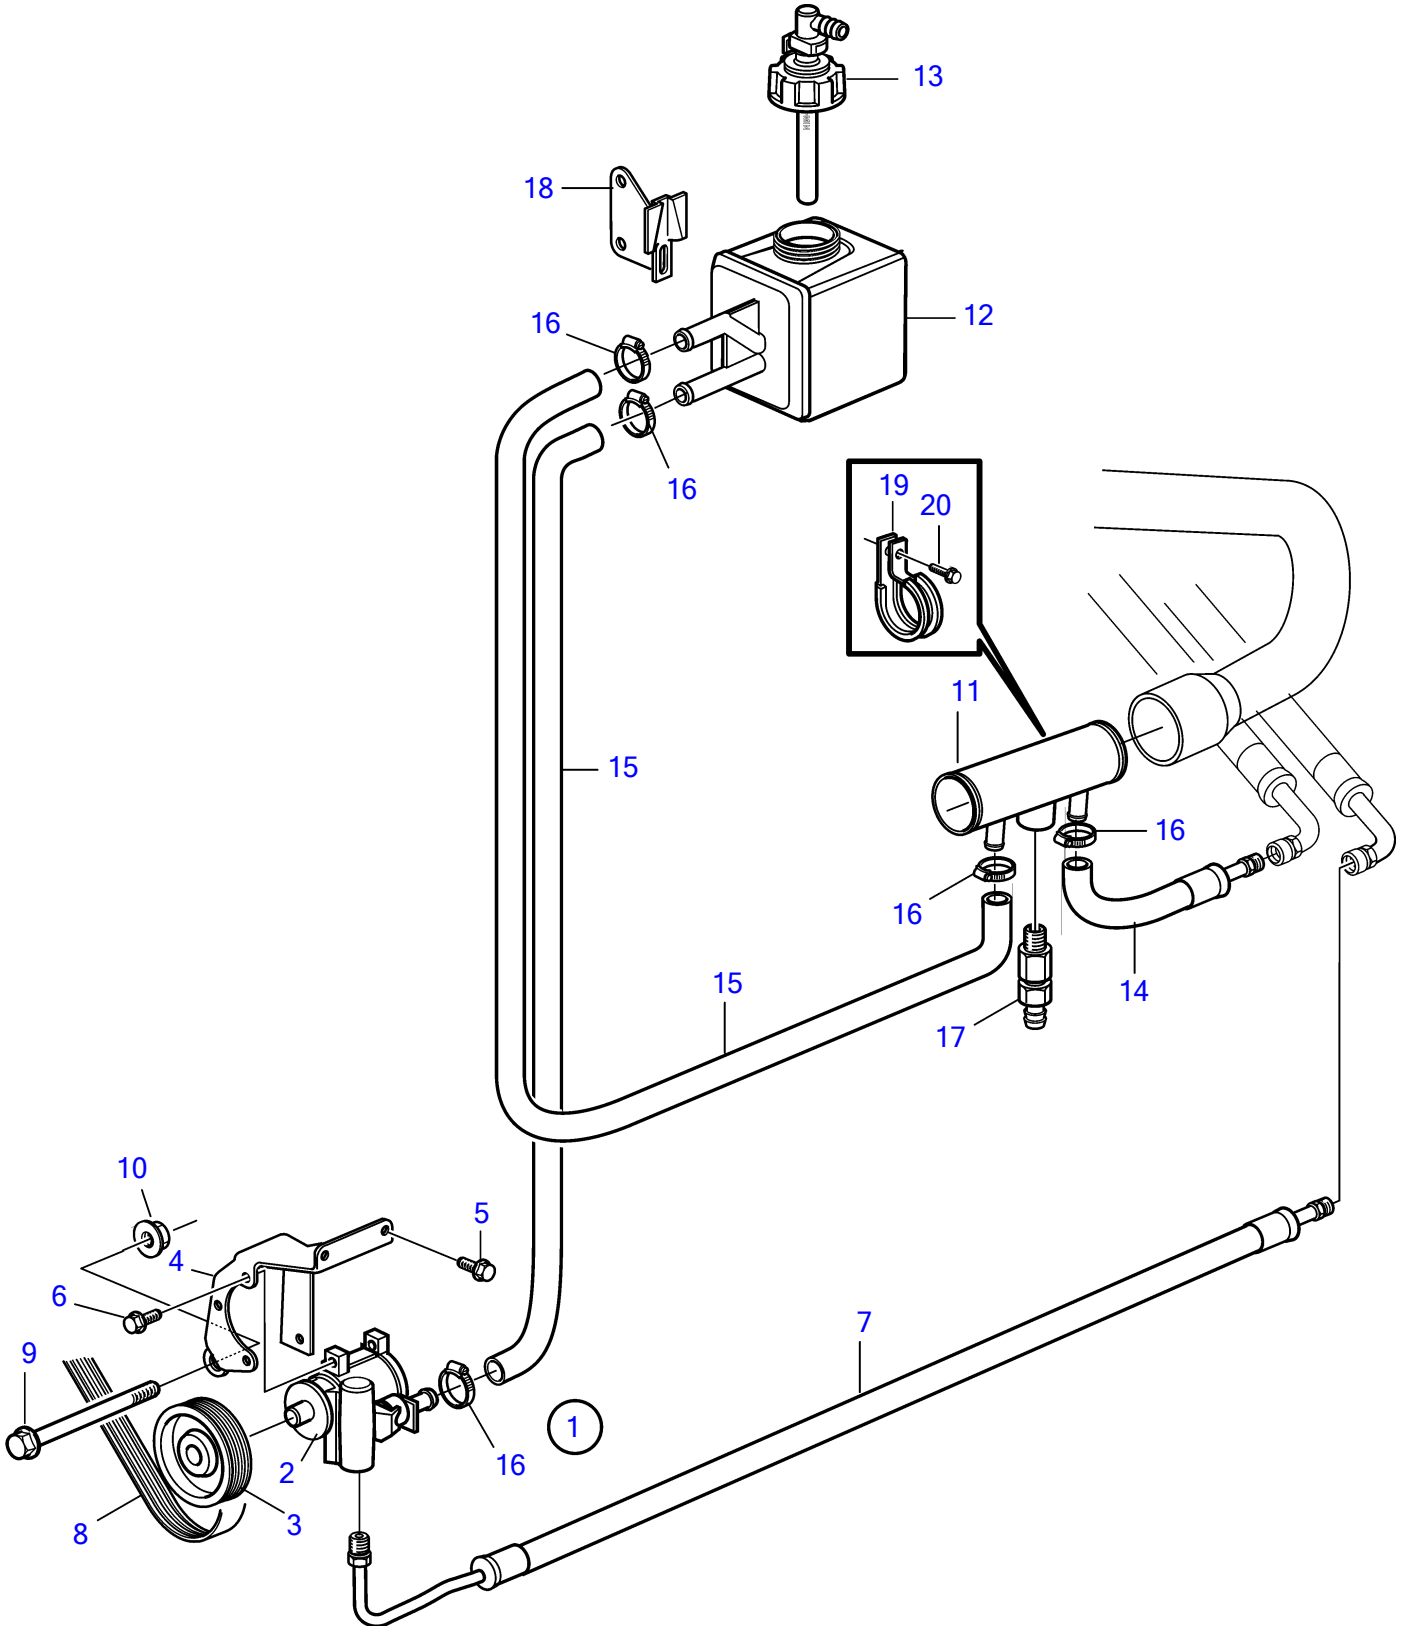

D4-180I-B, D4-180I-C, D4-180I-D, D4-180I-E, D4-210A-A, D4-210I-A, D4-210I-B, D4-225I-B, D4-225A-C, D4-225A-D, D4-225I-C, D4-225I-D, D4-260A-A, D4-260A-B, D4-260A-C, D4-260A-D, D4-260D-B, D4-260D-C, D4-260D-D, D4-260I-A, D4-260I-B, D4-260I-C, D4-260I-D, D4-300A-A, D4-300A-C, D4-300A-D, D4-300D-A, D4-300D-C, D4-300I-A, D4-300I-C, D4-300I-D, D4-225A-E, D4-225I-E, D4-260A-E, D4-260D-E, D4-260I-E, D4-300A-E, D4-300D-E, D4-300D-D, D4-300I-E

26113

D4-180I-B, D4-180I-C, D4-180I-D, D4-180I-E, D4-210A-A, D4-210I-A, D4-210I-B, D4-225I-B, D4-225A-C, D4-225A-D, D4-225I-C, D4-225I-D, D4-260A-A, D4-260A-B, D4-260A-C, D4-260A-D, D4-260D-B, D4-260D-C, D4-260D-D, D4-260I-A, D4-260I-B, D4-260I-C, D4-260I-D, D4-300A-A, D4-300A-C, D4-300A-D, D4-300D-A, D4-300D-C, D4-300I-A, D4-300I-C, D4-300I-D, D4-225A-E, D4-225I-E, D4-260A-E, D4-260D-E, D4-260I-E, D4-300A-E, D4-300D-E, D4-300D-D, D4-300I-E

REF	PART NO.	QTY	DESCRIPTION	NOTES
1	21474337	1	Power steering pump	
2	21317314	1	• Pump	
3	21299963	1	• Pulley	
4	21279536	1	• Bracket	
5	946025	2	• Flange screw	
6	946440	3	• Flange screw	
7	21287109	1	• Hydraulic hose	
	21342749	1	Hydraulic hose	For jackshaft
8	21407028	1	V-ribbed belt	
9	946474	1	Flange screw	
10	971096	1	Flange nut	
11	3584243	1	Radiator	
12	3863190	1	Reservoir	
13	3863122	1	Cover	
14	3808486	1	Hydraulic hose	(889430)
15	941995	X	Hose	L=2,5m
16	961664	3	Hose clamp	
	961666	2	Hose clamp	
17	949918	1	Shut-off cock	
18	856768	1	Bracket	
19	984474	1	Clamp	
20	946440	1	Flange screw	