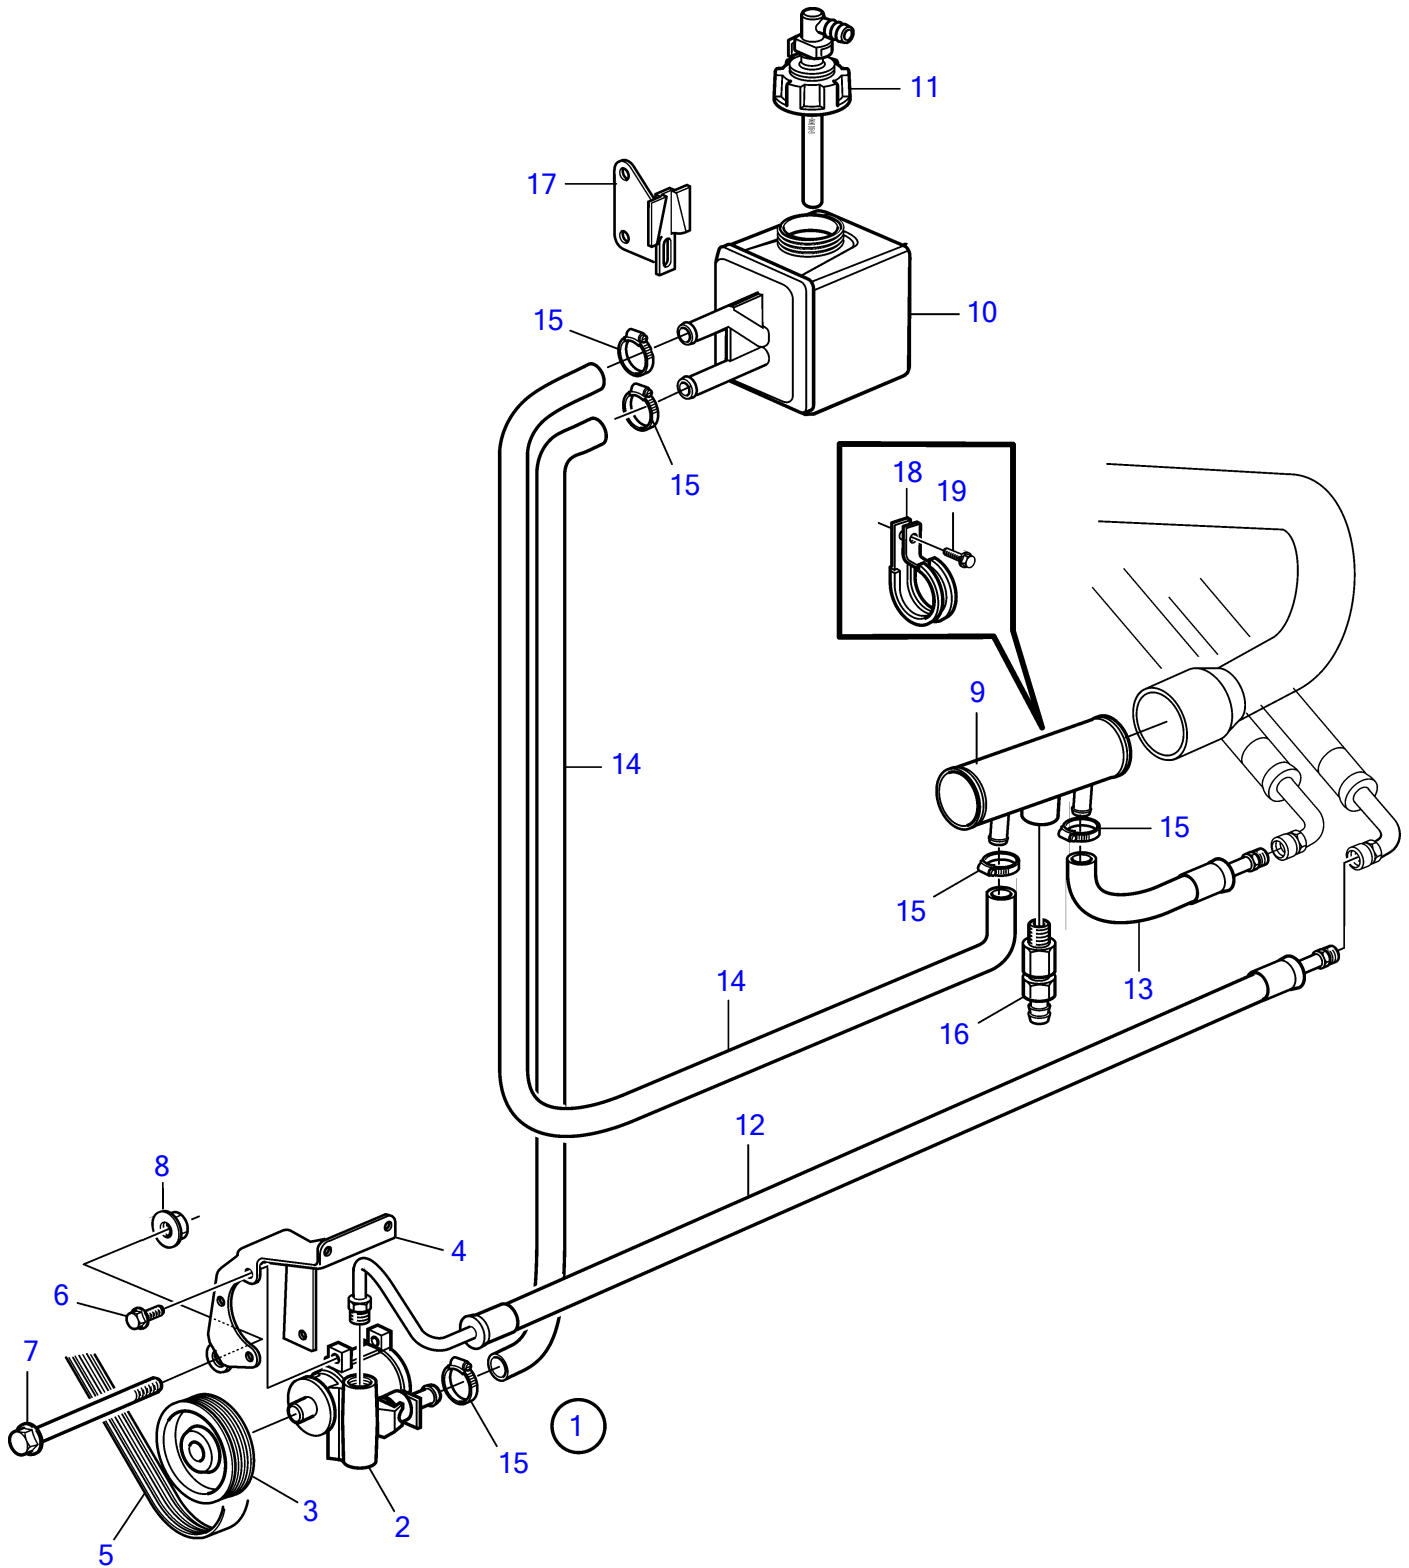

D4-180I-B, D4-210A-A, D4-210I-A, D4-210I-B, D4-225I-B, D4-260A-A, D4-260A-B, D4-260I-A, D4-260I-B, D4-300A-A, D4-300I-A

26112

D4-180I-B, D4-210A-A, D4-210I-A, D4-210I-B, D4-225I-B, D4-260A-A, D4-260A-B, D4-260I-A, D4-260I-B, D4-300A-A, D4-300I-A

REF	PART NO.	QTY	DESCRIPTION	NOTES
1	(3583737)	1	Pump	Obsolete part
2	1359649	1	• Power steering pump	
3	3583030	1	• Pulley	
4	3583676	1	Bracket	
5	3582696	1	V-ribbed belt	
6	946440	5	Flange screw	
7	946474	1	Flange screw	
8	971096	1	Flange nut	
9	3584243	1	Radiator	
10	3863190	1	Reservoir	
11	3863122	1	Cover	
12	889428	1	Hydraulic hose	(889427)
13	3808486	1	Hydraulic hose	(889430)
14	941995	X	Hose	L=2,5m
15	961664	3	Hose clamp	
	961666	2	Hose clamp	
16	949918	1	Shut-off cock	
17	856768	1	Bracket	
18	984474	1	Clamp	
19	946440	1	Flange screw	