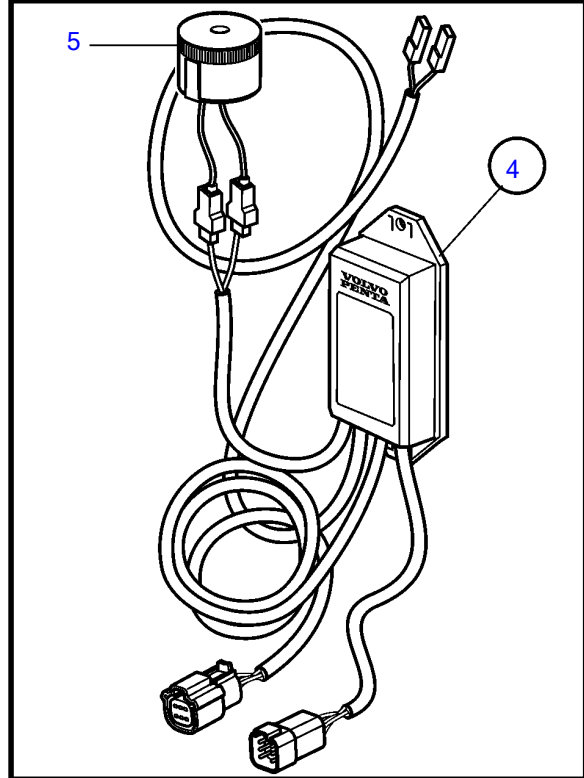

D4-180I-E, D4-225A-E, D4-225I-E, D4-260A-E, D4-260D-E, D4-260I-E, D4-300A-E, D4-300D-E, D4-300I-E

25288

D4-180I-E, D4-225A-E, D4-225I-E, D4-260A-E, D4-260D-E, D4-260I-E, D4-300A-E, D4-300D-E, D4-300I-E

REF	PART NO.	QTY	DESCRIPTION	SEE SEC.	NOTES
1	3587071	3	Starter switch		
2	859955	1	• Plastic nut		
3	859953	2	• Key		State key code when ordering
			• Bulletin 49-30	49-30-EN	Key P/N 859953
4	21461496	3	Network adapter		Analogue key interface
5	3817974	1	• Alarm		
6	21469055	2	Connection block		
7	3886666	7	Cable		
8	21450563	2	Cable		
9	977184	1	• Housing		
10	873765	1	• Relay		12V
	3171420	1	• Relay		24V
11	21287072	1	Wiring harness		
12	21421941	2	Cable		
13	21427460	1	Cable		
14	881849	3	Wiring harness		