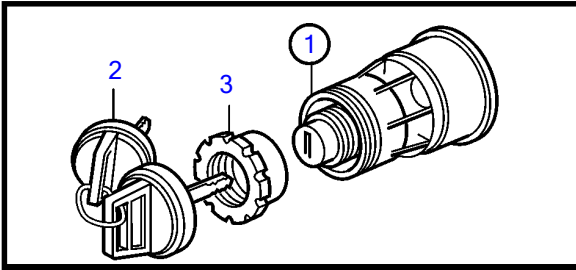

D4-180I-E, D4-225A-E, D4-225I-E, D4-260A-E, D4-260D-E, D4-260I-E, D4-300A-E, D4-300D-E, D4-300I-E

25288

D4-180I-E, D4-225A-E, D4-225I-E, D4-260A-E, D4-260D-E, D4-260I-E, D4-300A-E, D4-300D-E, D4-300I-E

REF	PART NO.	QTY	DESCRIPTION	SEE SEC.	NOTES
1	3587071	3	Starter switch		
2	859955	1	• Plastic nut		
3	859953	2	• Key		State key code when ordering
			• Bulletin 49-30	49-30-EN	Key P/N 859953
4	21461496	3	Network adapter		Analogue key interface
5	3817974	1	• Alarm		
6	21469055	2	Connection block		
7	3886666	7	Cable		
8	21450563	2	Cable		
9	977184	1	• Housing		
10	873765	1	• Relay		12V
	3171420	1	• Relay		24V
11	21287072	1	Wiring harness		
12	21421941	2	Cable		
13	21427460	1	Cable		
14	881849	3	Wiring harness		