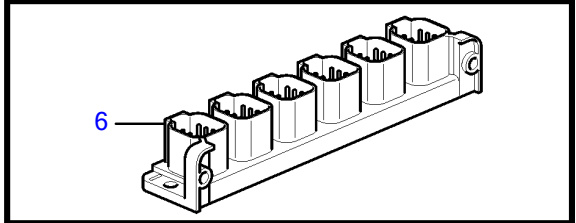

D4-180I-E, D4-225A-E, D4-225I-E, D4-260A-E, D4-260D-E, D4-260I-E, D4-300A-E, D4-300D-E, D4-300I-E

25288

D4-180I-E, D4-225A-E, D4-225I-E, D4-260A-E, D4-260D-E, D4-260I-E, D4-300A-E, D4-300D-E, D4-300I-E

REF	PART NO.	QTY	DESCRIPTION	SEE SEC.	NOTES
1	3587071	3	Starter switch		
2	859955	1	• Plastic nut		
3	859953	2	• Key		State key code when ordering
			• Bulletin 49-30	49-30-EN	Key P/N 859953
4	21461496	3	Network adapter		Analogue key interface
5	3817974	1	• Alarm		
6	21469055	2	Connection block		
7	3886666	7	Cable		
8	21450563	2	Cable		
9	977184	1	• Housing		
10	873765	1	• Relay		12V
	3171420	1	• Relay		24V
11	21287072	1	Wiring harness		
12	21421941	2	Cable		
13	21427460	1	Cable		
14	881849	3	Wiring harness		