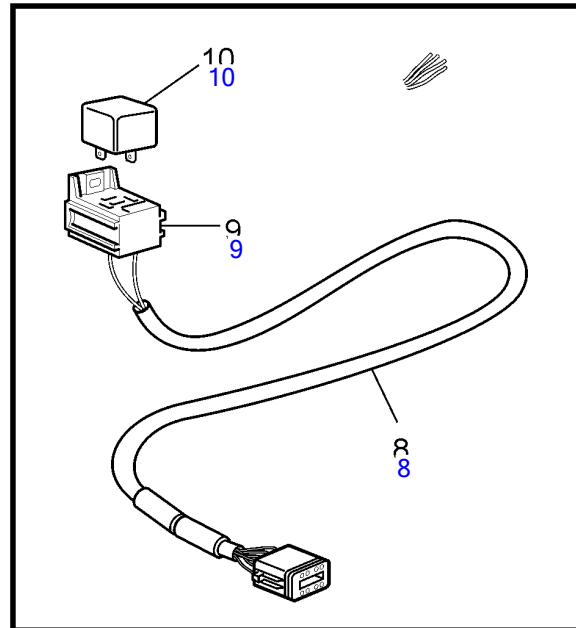

D4-180I-E, D4-225A-E, D4-225I-E, D4-260A-E, D4-260D-E, D4-260I-E, D4-300A-E, D4-300D-E, D4-300I-E

25288

D4-180I-E, D4-225A-E, D4-225I-E, D4-260A-E, D4-260D-E, D4-260I-E, D4-300A-E, D4-300D-E, D4-300I-E

REF	PART NO.	QTY	DESCRIPTION	SEE SEC.	NOTES
1	3587071	3	Starter switch		
2	859955	1	• Plastic nut		
3	859953	2	• Key		State key code when ordering
			• Bulletin 49-30	49-30-EN	Key P/N 859953
4	21461496	3	Network adapter		Analogue key interface
5	3817974	1	• Alarm		
6	21469055	2	Connection block		
7	3886666	7	Cable		
8	21450563	2	Cable		
9	977184	1	• Housing		
10	873765	1	• Relay		12V
	3171420	1	• Relay		24V
11	21287072	1	Wiring harness		
12	21421941	2	Cable		
13	21427460	1	Cable		
14	881849	3	Wiring harness		