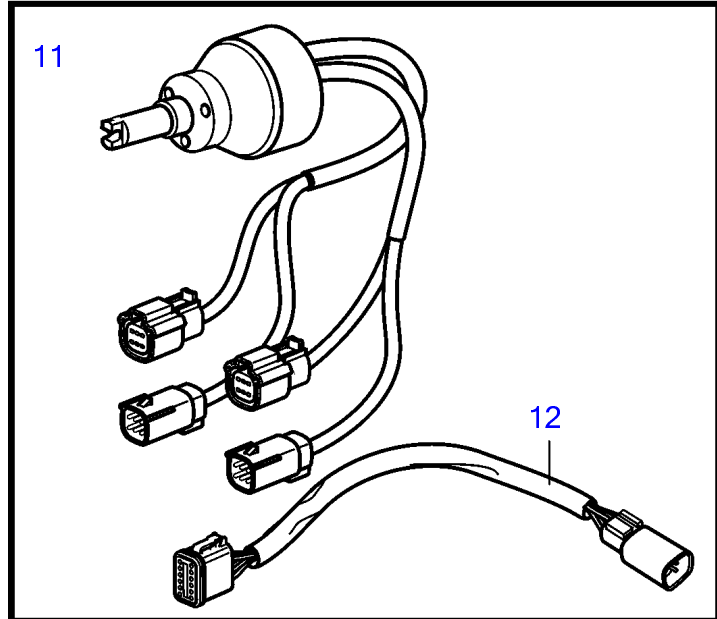

D4-180I-E, D4-225A-E, D4-225I-E, D4-260D-E, D4-260I-E, D4-300D-E, D4-300I-E

26326

D4-180I-E, D4-225A-E, D4-225I-E, D4-260D-E, D4-260I-E, D4-300D-E, D4-300I-E

REF	PART NO.	QTY	DESCRIPTION	SEE SEC.	NOTES
1	3587070	1	Starter switch, set		Kit with 2 key switch with identical key.
2	3587071	1	Starter switch		
3	859955	1	• Plastic nut		
4	859953	1	• Key		State key code when ordering
			• Bulletin 49-30	49-30-EN	Key P/N 859953
5	3886666	5	Cable		
6	21469055	1	Connection block		
7	881849	1	Wiring harness		
8	21461496	2	Network adapter		Analogue key interface
9	3817974	1	• Alarm		
10	3841280	1	Steering wheel adjus		
11	21469560	1	Steering wheel hub		
12	21421942	1	Cable		Alternative for EVC-C3
13	21421941	2	Cable		For EVC system and hub 21469560.
14	21421945	1	Cable		