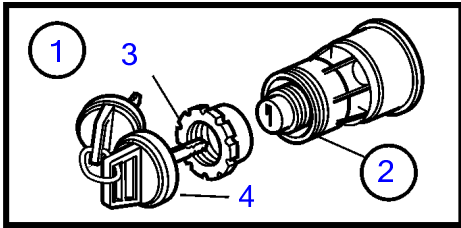

D4-180I-E, D4-225A-E, D4-225I-E, D4-260D-E, D4-260I-E, D4-300D-E, D4-300I-E

26326

D4-180I-E, D4-225A-E, D4-225I-E, D4-260D-E, D4-260I-E, D4-300D-E, D4-300I-E

REF	PART NO.	QTY	DESCRIPTION	SEE SEC.	NOTES
1	3587070	1	Starter switch, set		Kit with 2 key switch with identical key.
2	3587071	1	Starter switch		
3	859955	1	• Plastic nut		
4	859953	1	• Key		State key code when ordering
			• Bulletin 49-30	49-30-EN	Key P/N 859953
5	3886666	5	Cable		
6	21469055	1	Connection block		
7	881849	1	Wiring harness		
8	21461496	2	Network adapter		Analogue key interface
9	3817974	1	• Alarm		
10	3841280	1	Steering wheel adjus		
11	21469560	1	Steering wheel hub		
12	21421942	1	Cable		Alternative for EVC-C3
13	21421941	2	Cable		For EVC system and hub 21469560.
14	21421945	1	Cable		