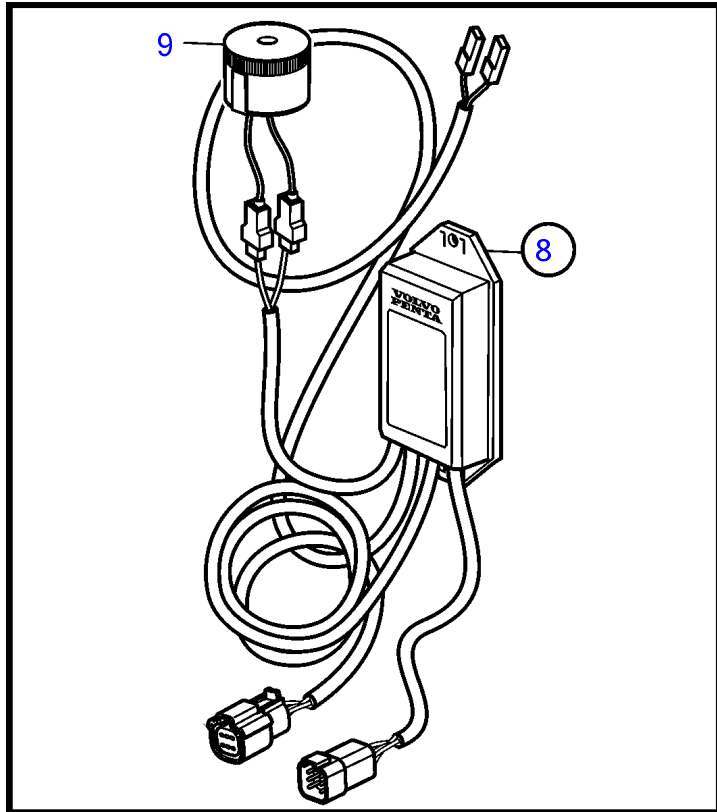

D4-180I-E, D4-225A-E, D4-225I-E, D4-260D-E, D4-260I-E, D4-300D-E, D4-300I-E

26326

D4-180I-E, D4-225A-E, D4-225I-E, D4-260D-E, D4-260I-E, D4-300D-E, D4-300I-E

REF	PART NO.	QTY	DESCRIPTION	SEE SEC.	NOTES
1	3587070	1	Starter switch, set		Kit with 2 key switch with identical key.
2	3587071	1	Starter switch		
3	859955	1	• Plastic nut		
4	859953	1	• Key		State key code when ordering
			• Bulletin 49-30	49-30-EN	Key P/N 859953
5	3886666	5	Cable		
6	21469055	1	Connection block		
7	881849	1	Wiring harness		
8	21461496	2	Network adapter		Analogue key interface
9	3817974	1	• Alarm		
10	3841280	1	Steering wheel adjus		
11	21469560	1	Steering wheel hub		
12	21421942	1	Cable		Alternative for EVC-C3
13	21421941	2	Cable		For EVC system and hub 21469560.
14	21421945	1	Cable		