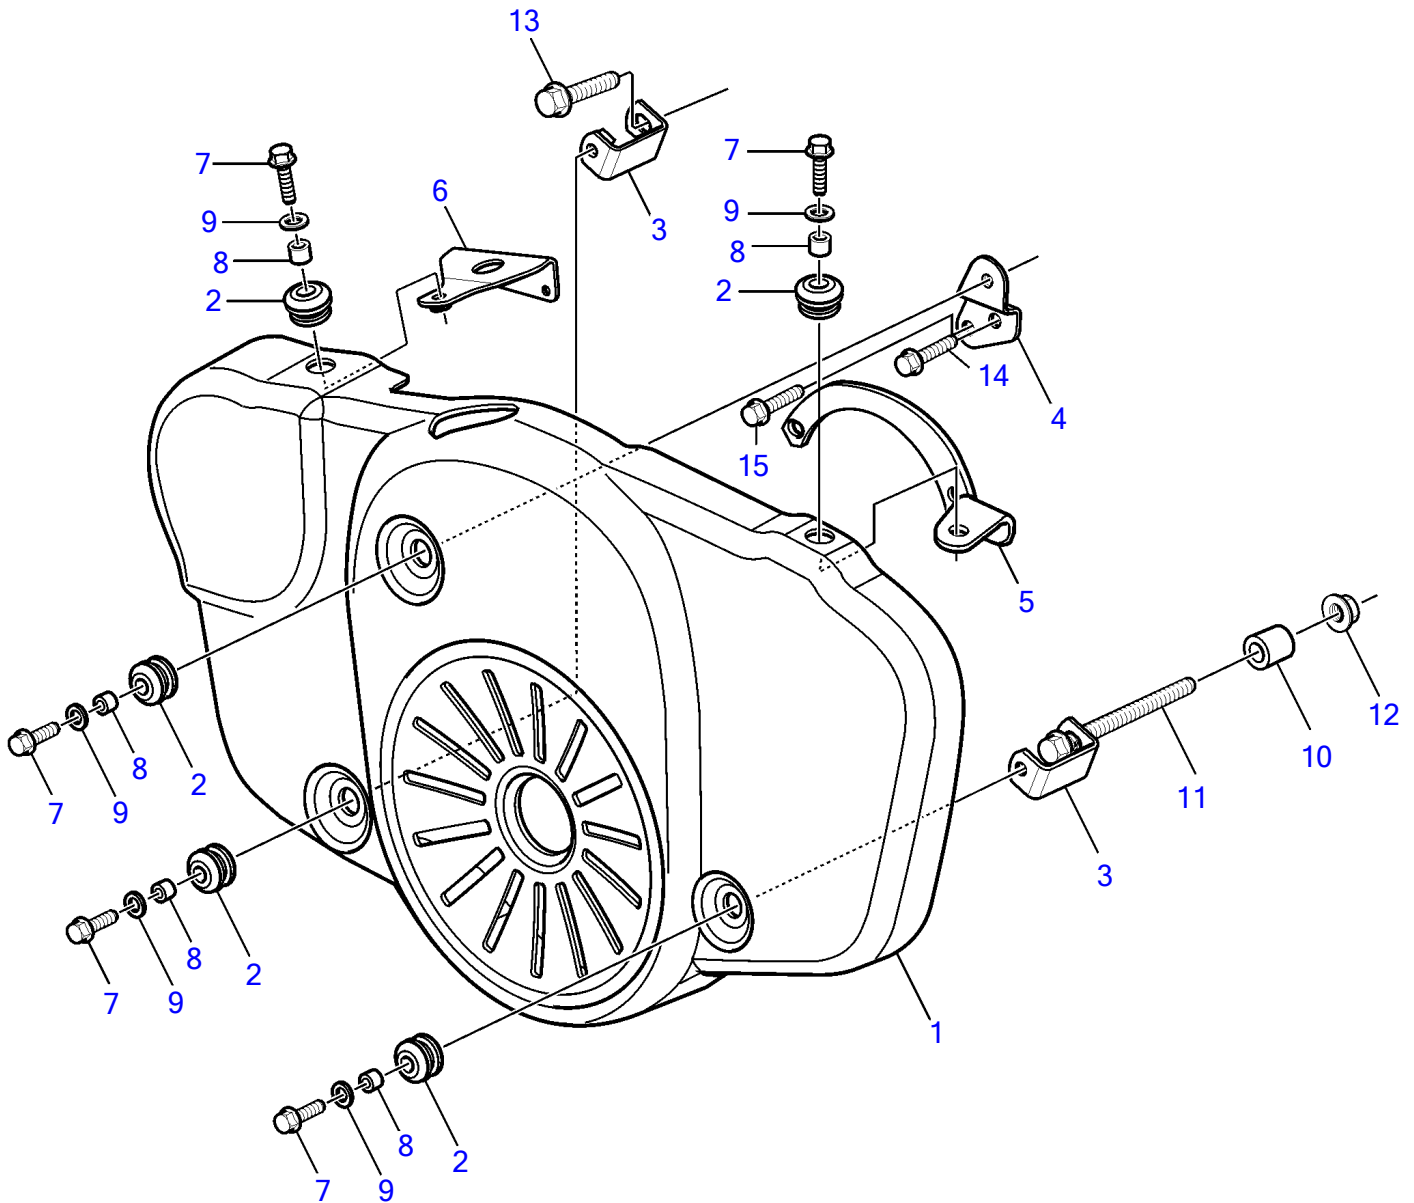

D4-260A-A, D4-260A-B, D4-260A-C, D4-260A-D, D4-260D-B, D4-260D-C, D4-260D-D, D4-300A-A, D4-300A-C, D4-300A-D, D4-300D-A, D4-300D-C, D4-260A-E, D4-260D-E, D4-300A-E, D4-300D-E, D4-300D-D

25510

D4-260A-A, D4-260A-B, D4-260A-C, D4-260A-D, D4-260D-B, D4-260D-C, D4-260D-D, D4-300A-A, D4-300A-C, D4-300A-D, D4-300D-A, D4-300D-C, D4-260A-E, D4-260D-E, D4-300A-E, D4-300D-E, D4-300D-D

REF	PART NO.	QTY	DESCRIPTION	NOTES
1	3808883	1	Belt protector	Replaced by 21119505
	21119505	1	Belt protector	Replaced by 21262733
	21262733	1	Belt protector	SOLAS
2	673989	5	• Grommet	
3	3588731	2	Bracket	
4	3588732	1	Bracket	
5	21368512	1	Bracket	
6	21142168	1	Bracket	
7	963567	5	Hexagon screw	
8	3830336	5	Spacer	
9	941670	5	Washer	
10	1678297	1	Spacer sleeve	
11	979935	1	Flange screw	L=160mm
12	971096	1	Flange nut	
13	978447	1	Flange screw	
14	965186	1	Flange screw	
15	965190	1	Flange screw	

7746200-90-36400

25510

Upd:2014-07-03

D4-180I-B, D4-180I-C, D4-180I-D, D4-180I-E, D4-210A-A, D4-225A-B, D4-210I-A, D4-210I-B, D4-225I-B, D4-225A-C, D4-225A-D, D4-225I

VOLVO
PENTA