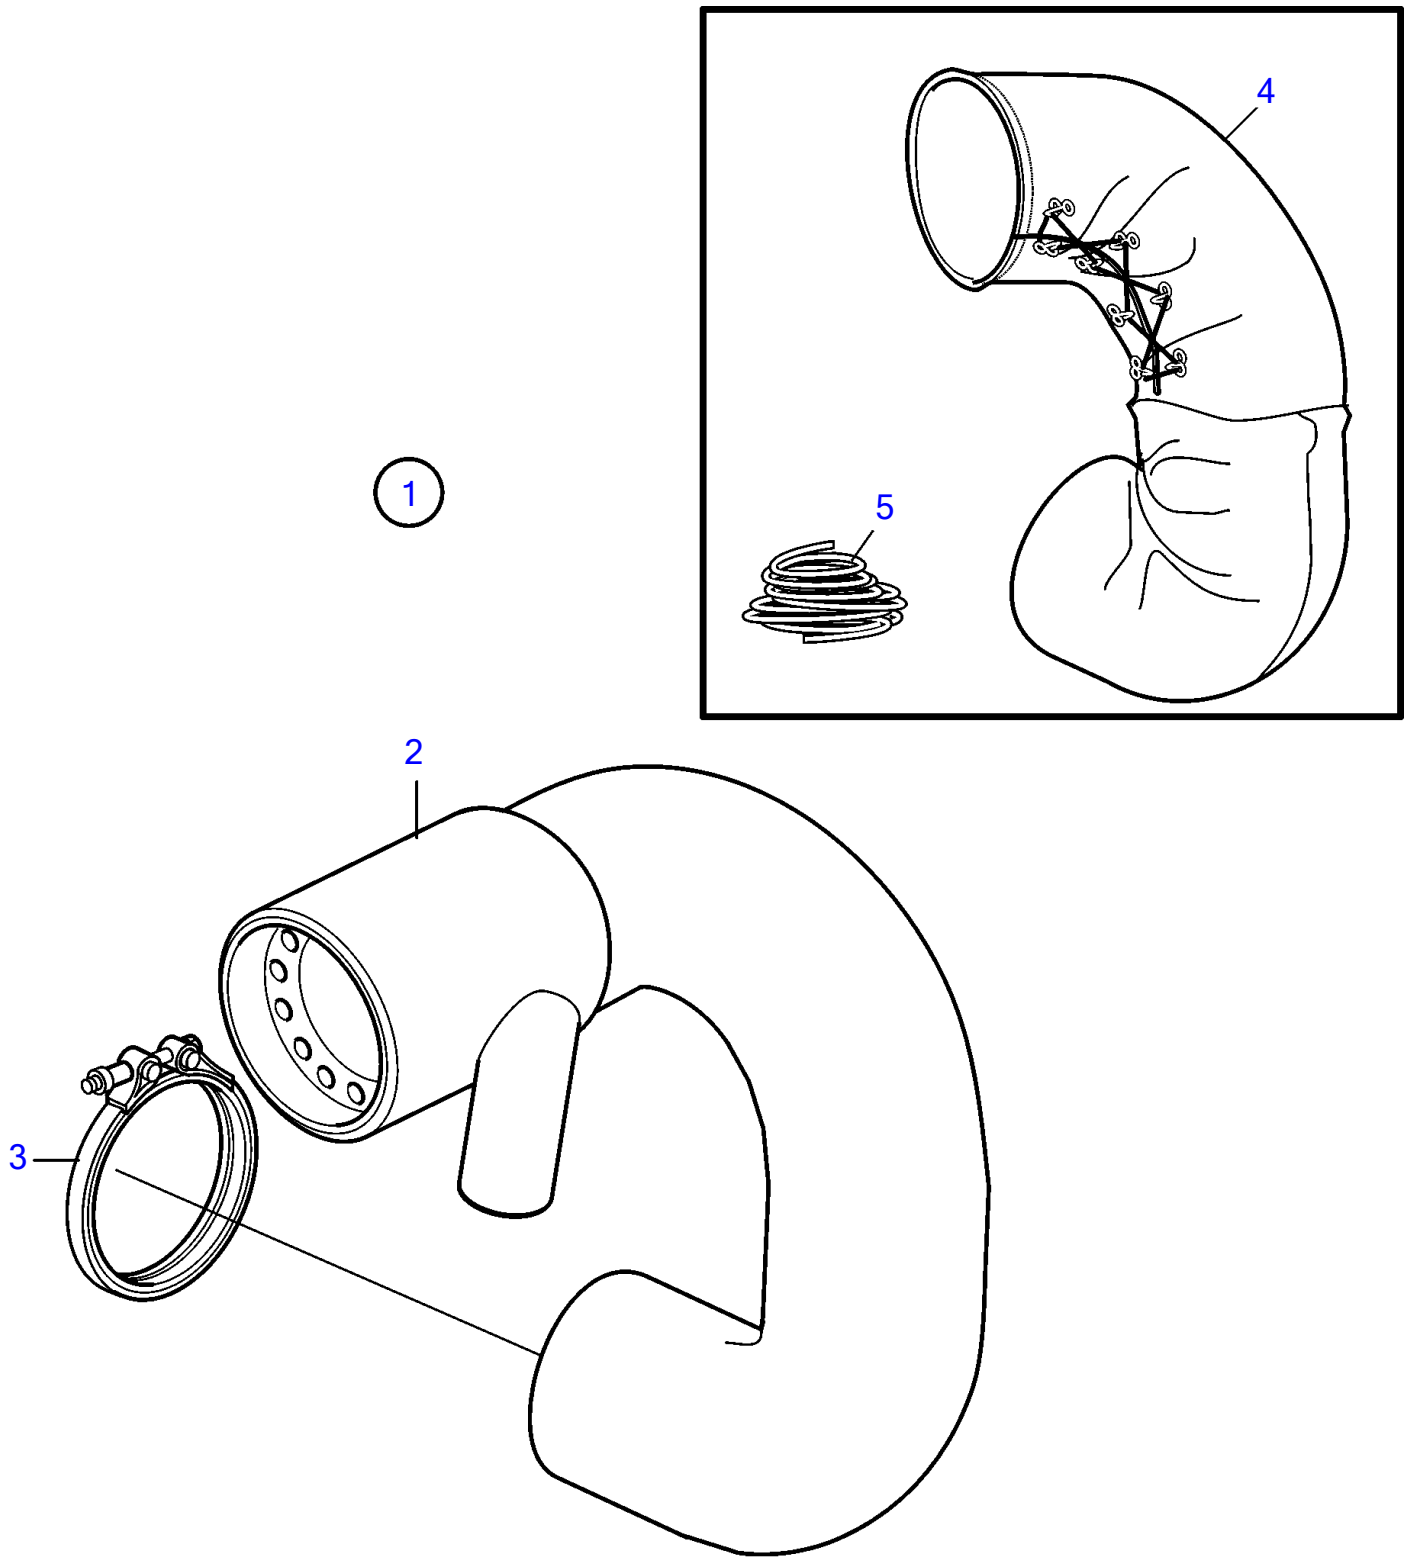

D4-180I-B, D4-210I-A, D4-210I-B, D4-225I-B, D4-260I-A, D4-260I-B, D4-300I-A

20829

D4-180I-B, D4-210I-A, D4-210I-B, D4-225I-B, D4-260I-A, D4-260I-B, D4-300I-A

REF	PART NO.	QTY	DESCRIPTION	NOTES
1	3584479	1	Exhaust riser	Earlier production
2	3583906	1	• Exhaust riser	
3	842993	1	• V-band clamp	
4	3817198	1	• Isolation	
5	941710	1	• Locking wire	