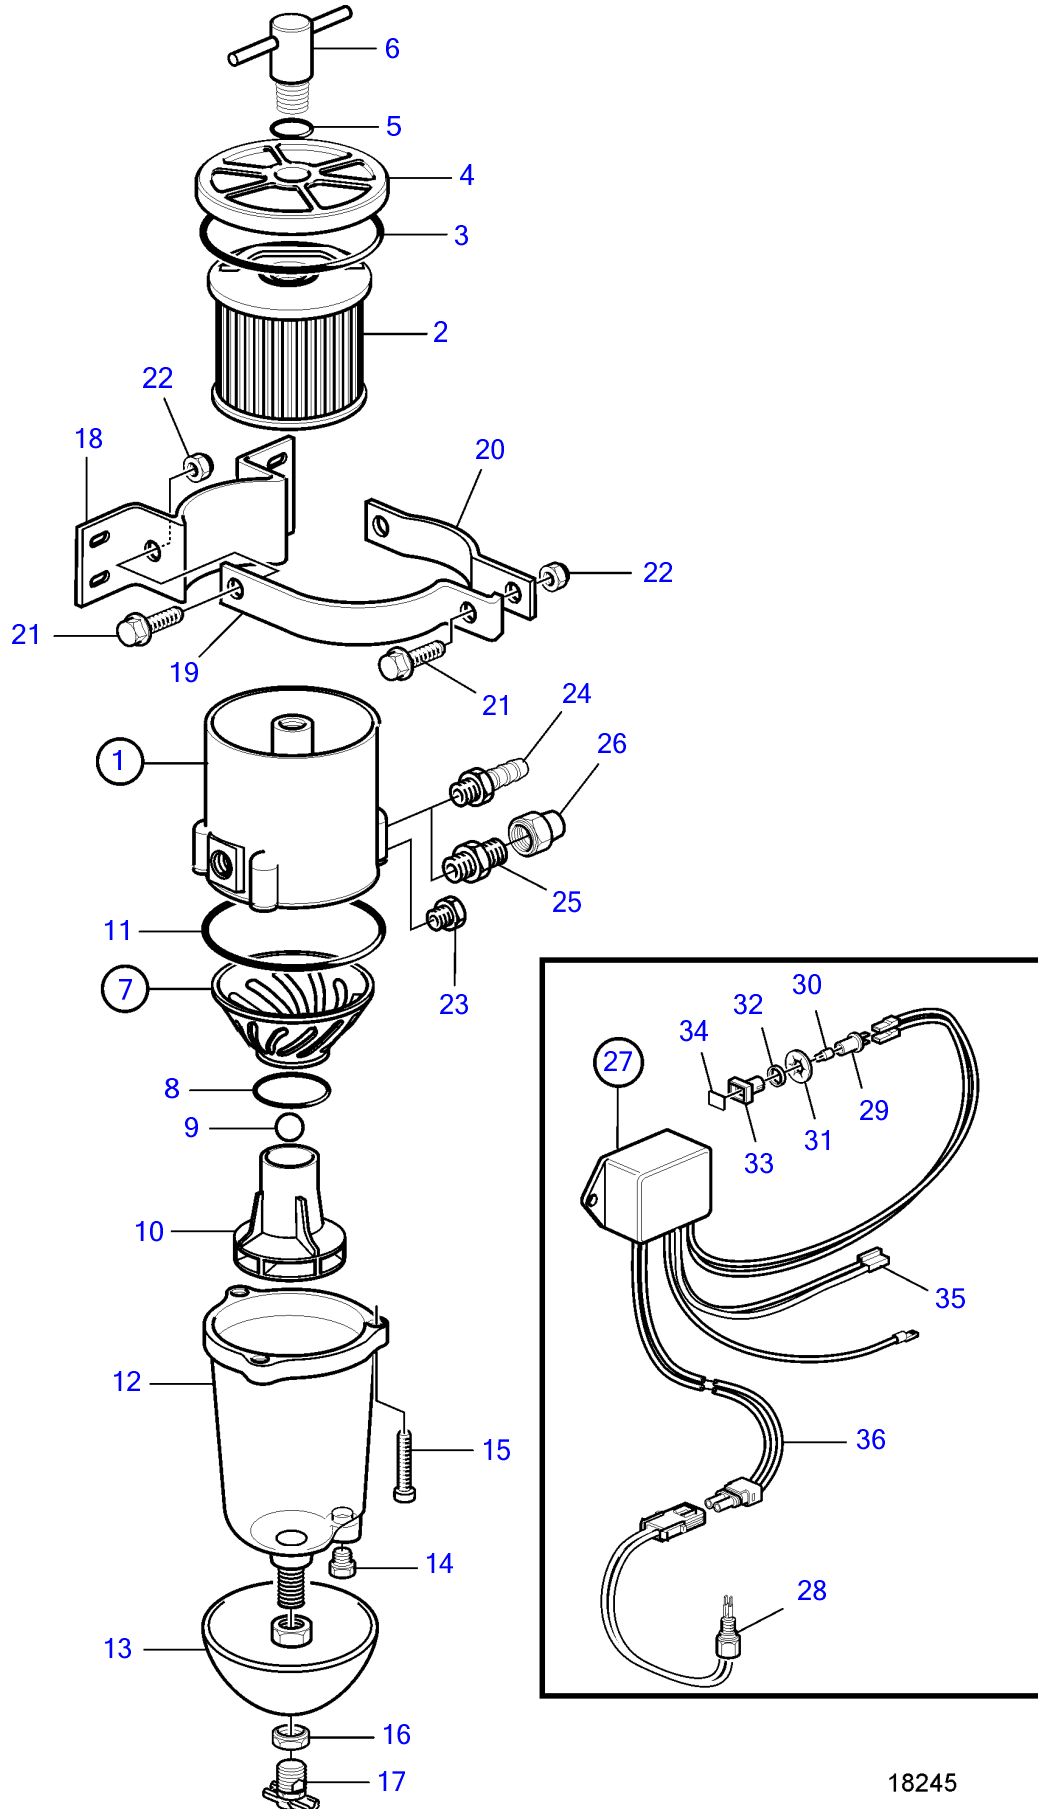

D4-180I-B, D4-180I-C, D4-180I-D, D4-180I-E, D4-210A-A, D4-225A-B, D4-210I-A, D4-210I-B, D4-225I-B, D4-225A-C, D4-225A-D, D4-225I-C, D4-225I-D, D4-260A-A, D4-260A-B, D4-260A-C, D4-260A-D, D4-260D-B, D4-260D-C, D4-260D-D, D4-260I-A, D4-260I-B, D4-260I-C, D4-260I-D, D4-300A-A, D4-300A-C, D4-300A-D, D4-300D-A, D4-300D-C, D4-300I-A, D4-300I-C, D4-300I-D, D4-225A-E, D4-225I-E, D4-260A-E, D4-260D-E, D4-260I-E, D4-300A-E, D4-300D-E, D4-300D-D, D4-300I-E

REF	PART NO.	QTY	DESCRIPTION	SEE SEC.	NOTES
1	3582350	1	Fuel filter		Repl by 877763
			• Bulletin 50-11A	50-11A-EN	Fuel Filters / Water Separators
1	877763	1	Fuel filter		
			•	37059	
			• Bulletin P-44-5-18	P-44-5-18-EN	Water in Fuel Alarm for fuel pre-filters
2	861014	1	• Insert		
3	838504	1	• Gasket		
4		1	• Lock		
5	838505	1	• O-ring		
6		1	• Handle		
7	861455	1	• O-ring		
8		1	• • O-ring		
9		1	• • Ball		
10		1	• • Insert		
11	3838861	1	• • Gasket		(838502)
12	3838849	1	Bowl		
13		1	• Heat shield		
14		1	• Plug		
15	950024	4	• Cross recessed screw		
16	(861459)	2	• Nut		Obsolete part
17	(861458)	1	• Faucet		Obsolete part
18		1	• Bracket		
19		1	• Clamp		
20		1	• Clamp		
21		3	• Screw		
22		3	• Nut		
23		1	• Plug		
24	3825000	X	Hose nipple		(834781)
25	954337	X	Nipple		
26	954323	X	Fitting nut		
27	1140724	1	Level guard		(1140609)
28	3588916	1	• Alarm kit		
29	808175	1	• Lamp socket		
30	19923	1	• Bulb		12V, 2W
	182059	1	• Bulb		24V, 3W
31	967583	1	• Retainer		
32	829714	1	• Sealing ring		
33	838455	1	• Retainer		
34	872591	1	• Symbol strip		
35		X	• cables and terminals	1963	
36	881774	1	Wiring harness		