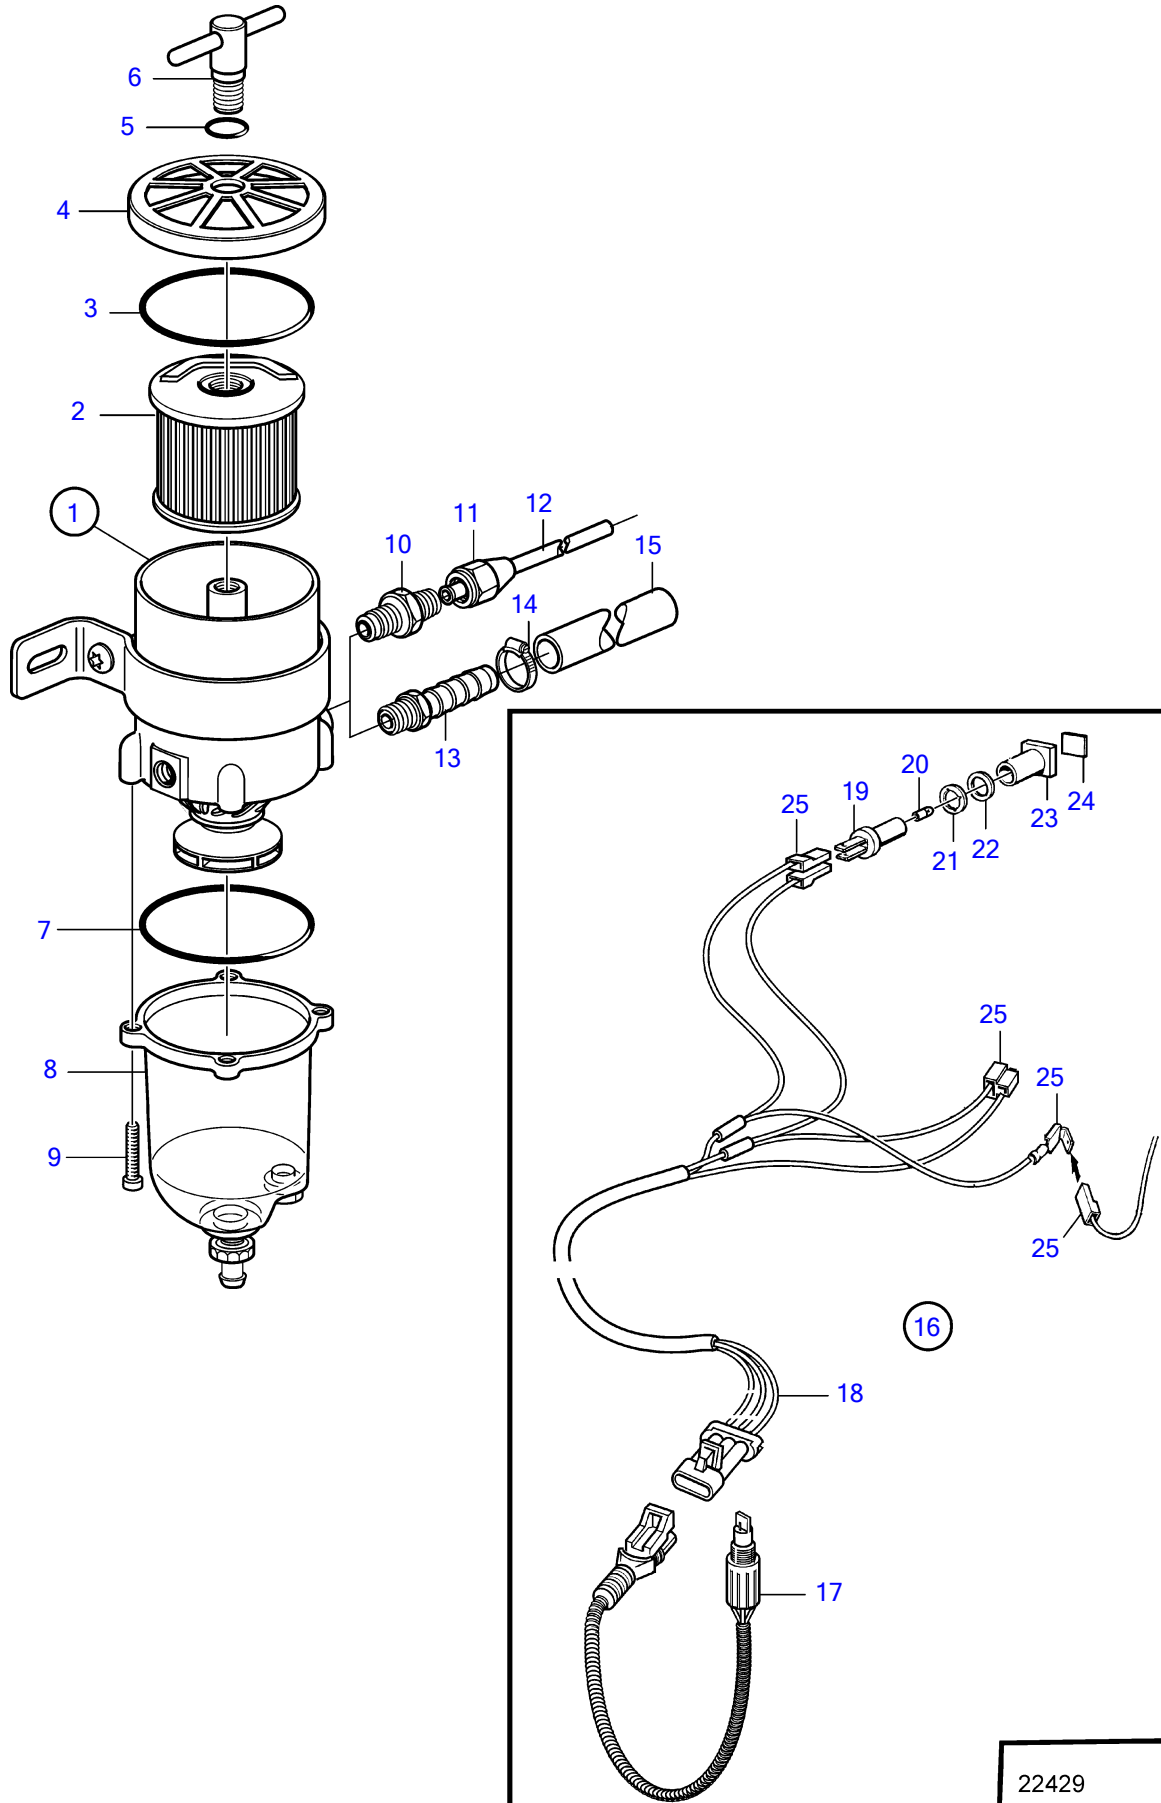

D4-180I-B, D4-180I-C, D4-180I-D, D4-180I-E, D4-210A-A, D4-225A-B, D4-210I-A, D4-210I-B, D4-225I-B, D4-225A-C, D4-225A-D, D4-225I-C, D4-225I-D, D4-260A-A, D4-260A-B, D4-260A-C, D4-260A-D, D4-260D-B, D4-260D-C, D4-260D-D, D4-260I-A, D4-260I-B, D4-260I-C, D4-260I-D, D4-300A-A, D4-300A-C, D4-300A-D, D4-300D-A, D4-300D-C, D4-300I-A, D4-300I-C, D4-300I-D, D4-225A-E, D4-225I-E, D4-260A-E, D4-260D-E, D4-260I-E, D4-300A-E, D4-300D-E, D4-300D-D, D4-300I-E

D4-180I-B, D4-180I-C, D4-180I-D, D4-180I-E, D4-210A-A, D4-225A-B, D4-210I-A, D4-210I-B, D4-225I-B, D4-225A-C, D4-225A-D, D4-225I-C, D4-225I-D, D4-260A-A, D4-260A-B, D4-260A-C, D4-260A-D, D4-260D-B, D4-260D-C, D4-260D-D, D4-260I-A, D4-260I-B, D4-260I-C, D4-260I-D, D4-300A-A, D4-300A-C, D4-300A-D, D4-300D-A, D4-300D-C, D4-300I-A, D4-300I-C, D4-300I-D, D4-225A-E, D4-225I-E, D4-260A-E, D4-260D-E, D4-260I-E, D4-300A-E, D4-300D-E, D4-300I-E

REF	PART NO.	QTY	DESCRIPTION	SEE SEC.	NOTES
1	877762	1	Fuel filter		(861143)
			• Bulletin P-44-5-18	P-44-5-18-EN	Water in Fuel Alarm for fuel pre-filters
2	1147147	1	• Fuel filter insert		2 mikron
	861014	1	• Insert		10 mikron, Std
	3581760	1	• Insert		30 mikron
3	838504	1	• Gasket		
4		1	• Lock		
5	838505	1	• O-ring		
6		1	• Handle		
7	3838861	1	• Gasket		
8	3838848	1	• Bowl		
9	950024	4	• Cross recessed screw		
10	954337	2	Nipple		
11	954323	2	Fitting nut		
12	1140062	2	Copper tube		
13	3825000	2	Hose nipple		
14	961664	2	Hose clamp		
15	861057	X	Fuel hose		3/8"
			• Bulletin P-23-4-4	P-23-4-4-EN	Fuel Hose P/N 861057
16	1140724	1	Level guard		
17	3588916	1	• Alarm kit		
18	881774	1	• Wiring harness		
19	808175	1	• Lamp socket		
20	19923	1	• Bulb		12V, 2W
	182059	1	• Bulb		24V, 3W
21	967583	1	• Retainer		
22	829714	1	• Sealing ring		
23	838455	1	• Retainer		
24	872591	1	• Symbol strip		
25		X	• cables and terminals	1963	