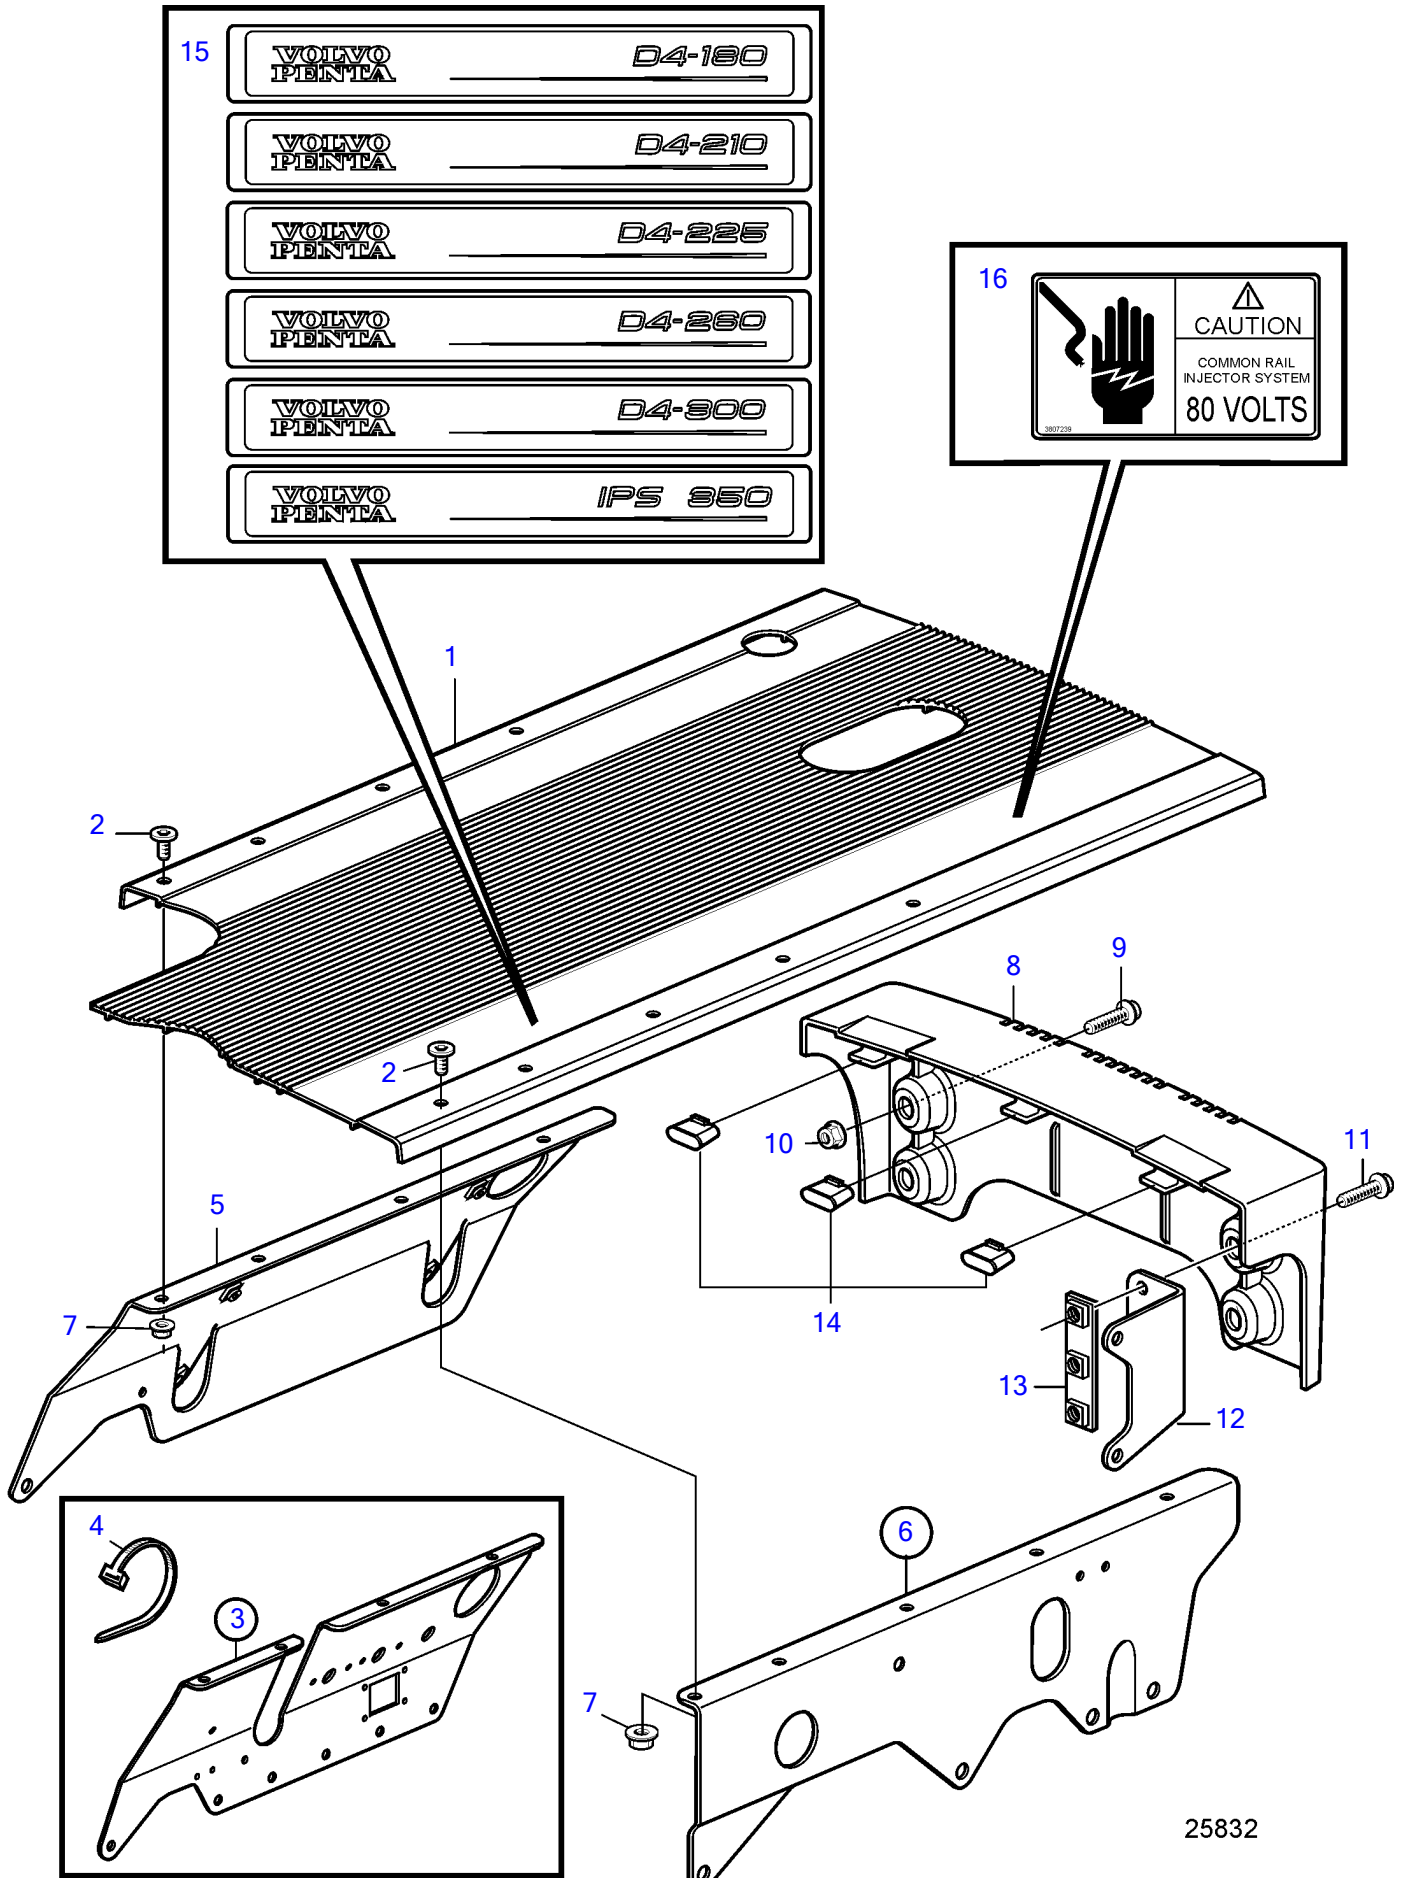

D4-180I-B, D4-210A-A, D4-210I-A, D4-210I-B, D4-225I-B, D4-260A-A, D4-260A-B, D4-260D-B, D4-260I-A, D4-260I-B, D4-300A-A, D4-300D-A, D4-300I-A

D4-180I-B, D4-210A-A, D4-210I-A, D4-210I-B, D4-225I-B, D4-260A-A, D4-260A-B, D4-260D-B, D4-260I-A, D4-260I-B,
D4-300A-A, D4-300D-A, D4-300I-A

REF	PART NO.	QTY	DESCRIPTION	NOTES
1	889862	1	Protecting cover	
2	971319	9	6 point socket screw	
3	3841270	1	Side support	S.B, SN-2004033780
4	948211	2	• Cable tie	
5	21475793	1	Support	S.B, SN2004033781-P, (3808771)
6	3847311	1	Support	
7		6	• Weld nut	
8	3588528	1	Protecting cover	(3584089)
9	946173	2	Flange screw	
10	945408	2	Flange nut	
11	946671	2	Flange screw	
12	3586068	1	Bracket	
13	(3586070)	1	• Nut retainer	Obsolete part
14	3584091	3	Support	
15	3584215	1	Decal	D4-180
	3584161	1	Decal	D4-210
	3818691	1	Decal	D4-225
	3584216	1	Decal	D4-260
	3885340	1	Decal	D4-300
	3885110	1	Decal	IPS 350
16	3807239	1	Decal	