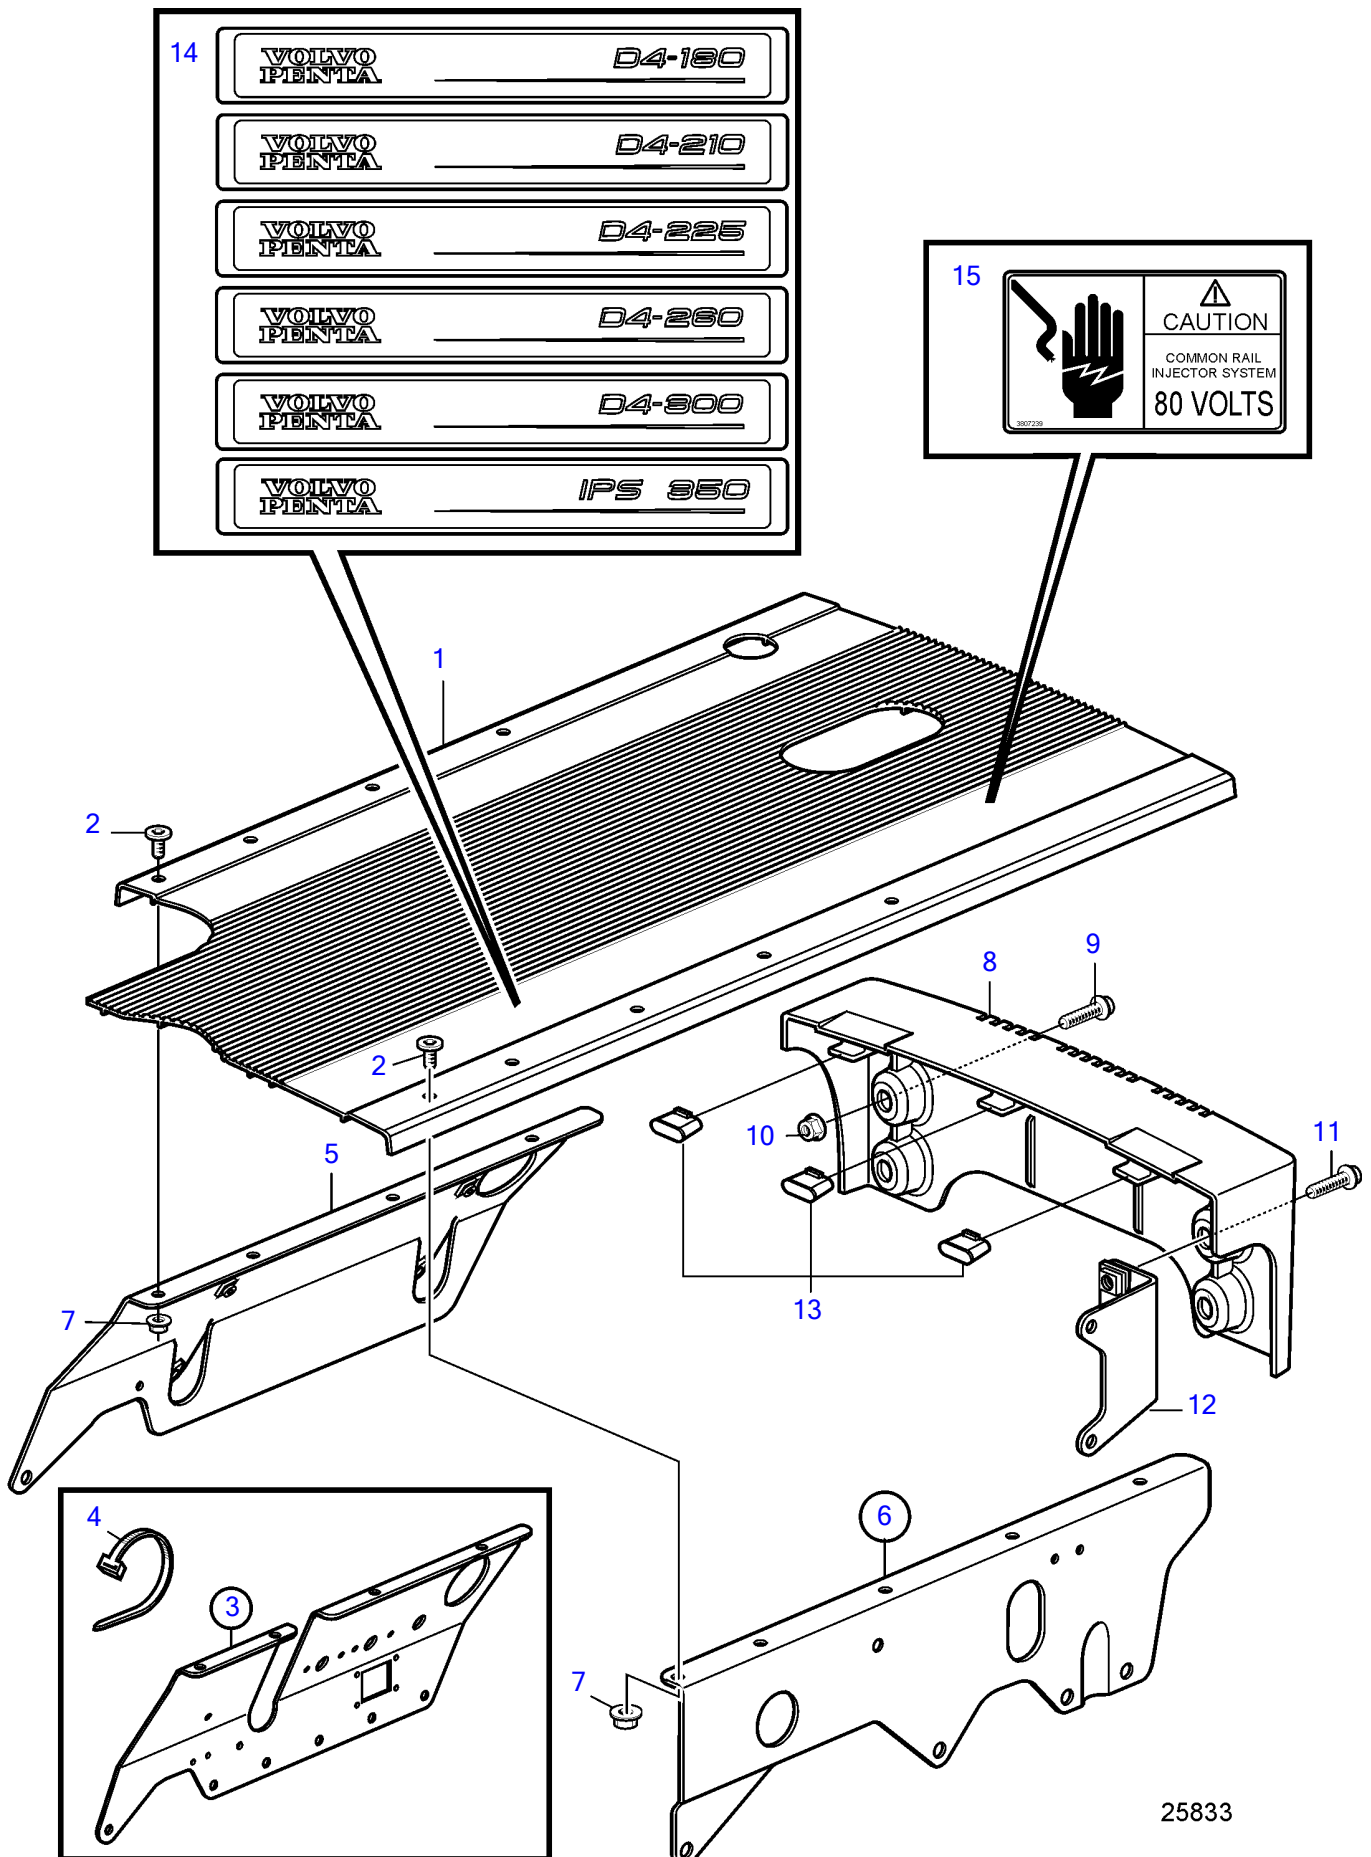

D4-180I-C, D4-180I-D, D4-180I-E, D4-225A-C, D4-225A-D, D4-225I-C, D4-225I-D, D4-260A-C, D4-260A-D, D4-260D-C, D4-260D-D, D4-260I-C, D4-260I-D, D4-300A-C, D4-300A-D, D4-300D-C, D4-300I-C, D4-300I-D, D4-225A-E, D4-225I-E, D4-260A-E, D4-260D-E, D4-260I-E, D4-300A-E, D4-300D-E, D4-300D-D, D4-300I-E

REF	PART NO.	QTY	DESCRIPTION	NOTES
1	889862	1	Protecting cover	
2	971319	9	6 point socket screw	
3	3841270	1	Side support	S.B, SN-2004033780
4	948211	2	• Cable tie	
5	21475793	1	Support	S.B, SN2004033781-
6	3595014	1	Support	P
7		6	• Weld nut	
8	3588528	1	Protecting cover	(3584089)
9	946173	2	Flange screw	
10	945408	2	Flange nut	
11	946671	2	Flange screw	
12	3586068	1	Bracket	
13	3584091	3	Support	
14	3584215	1	Decal	D4-180
	3584161	1	Decal	D4-210
	3818691	1	Decal	D4-225
	3584216	1	Decal	D4-260
	3885340	1	Decal	D4-300
	3885110	1	Decal	IPS 350
	3817345	1	Decal	IPS 400
15	3807239	1	Decal	