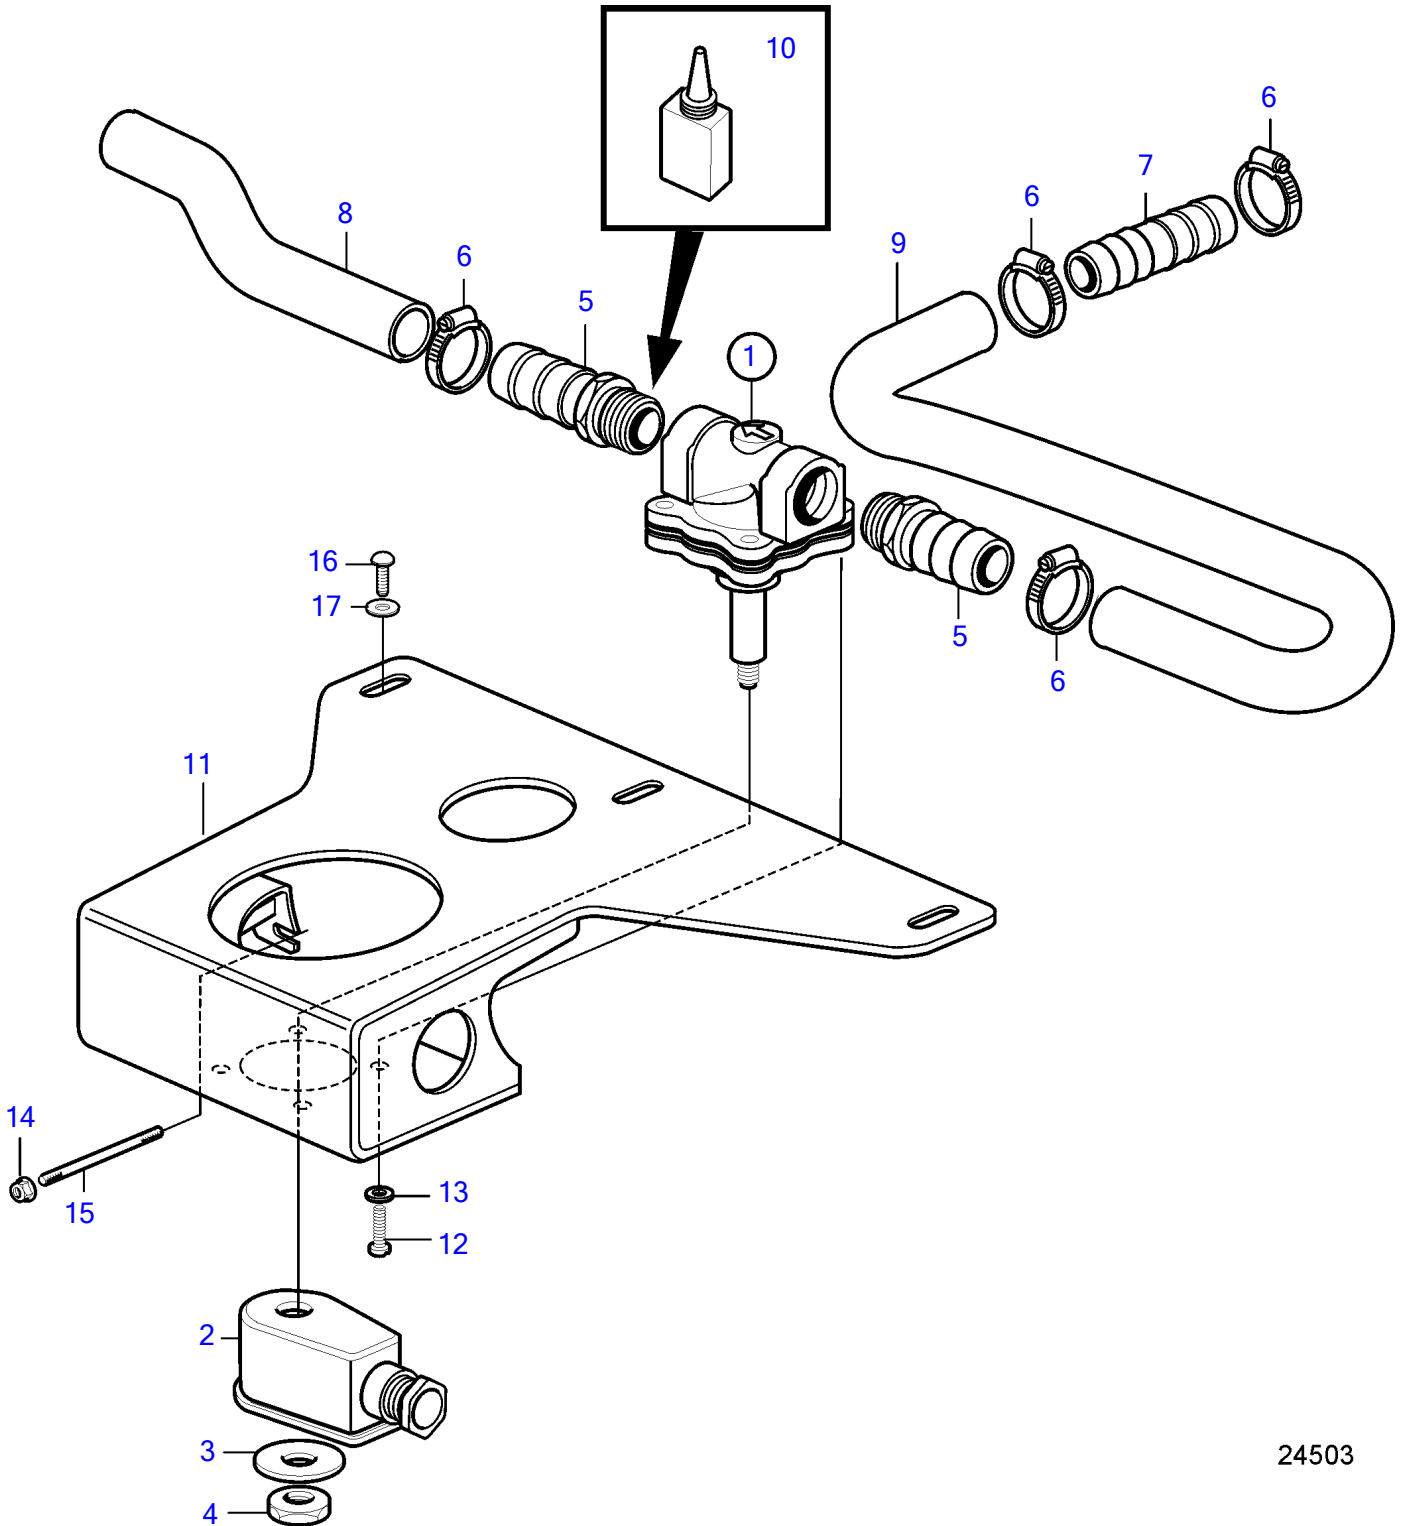

D4-180I-B, D4-180I-C, D4-180I-D, D4-180I-E, D4-210A-A, D4-210I-A, D4-210I-B, D4-225I-B, D4-225A-C, D4-225A-D, D4-225I-C, D4-225I-D, D4-260A-A, D4-260A-B, D4-260A-C, D4-260A-D, D4-260D-B, D4-260D-C, D4-260D-D, D4-260I-A, D4-260I-B, D4-260I-C, D4-260I-D, D4-225A-E, D4-225I-E, D4-260A-E, D4-260D-E, D4-260I-E

24503

D4-180I-B, D4-180I-C, D4-180I-D, D4-180I-E, D4-210A-A, D4-210I-A, D4-210I-B, D4-225I-B, D4-225A-C, D4-225A-D, D4-225I-C, D4-225I-D, D4-260A-A, D4-260A-B, D4-260A-C, D4-260A-D, D4-260D-B, D4-260D-C, D4-260D-D, D4-260I-A, D4-260I-B, D4-260I-C, D4-260I-D, D4-225A-E, D4-225I-E, D4-260A-E, D4-260D-E, D4-260I-E

REF	PART NO.	QTY	DESCRIPTION	NOTES
1	3884115	1	Solenoid valve	12V
	21422478	1	Solenoid valve	24V
2		1	• Housing	
3		1	• Washer	
4		1	• Nut	
5	991171	2	Hose nipple	
6	961666	4	Hose clamp	
7	991128	1	Hose nipple	
8	3884904	1	Hose	
9	3884902	1	Hose	
10	1161053	1	Locking fluid	
11	21132527	1	Bracket	(3885310)
12	955514	3	Hexagon screw	
13	976943	3	Washer	
14	945408	2	Flange nut	
15	948194	2	Stud	
16	971321	3	6 point socket screw	M6x16mm
17	976943	3	Washer	