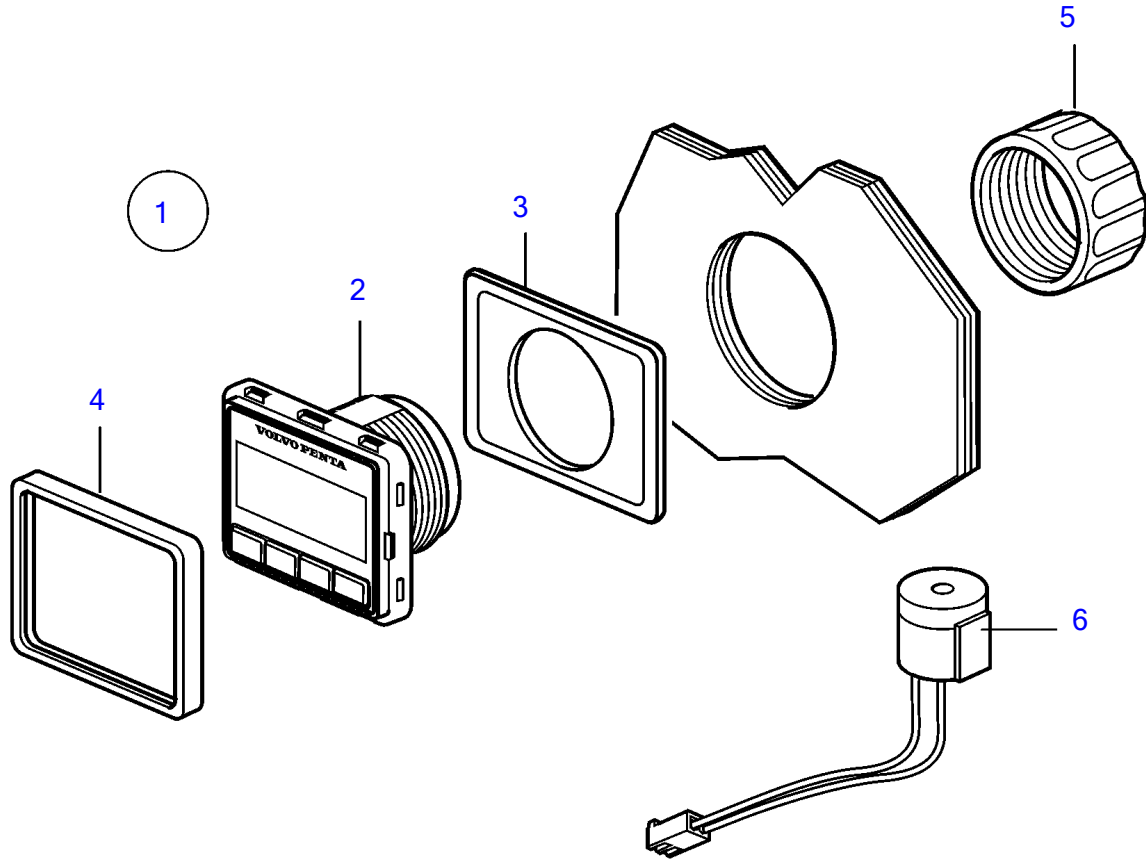

D4-180I-E, D4-225A-E, D4-225I-E, D4-260A-E, D4-260D-E, D4-260I-E, D4-300A-E, D4-300D-E, D4-300I-E

25294

D4-180I-E, D4-225A-E, D4-225I-E, D4-260A-E, D4-260D-E, D4-260I-E, D4-300A-E, D4-300D-E, D4-300I-E

REF	PART NO.	QTY	DESCRIPTION	NOTES
1	21761722	1	Display	Flexidisplay button panel
2		1	• Display	
3	3808135	1	• Gasket	
4	21467057	1	• Frame	
5	874450	1	• Attaching ring	
6	21358227	1	• Buzzer	
7	3588972	2	Cable kit	
8	21469055	1	Connection block	
9	3886666	6	Cable	