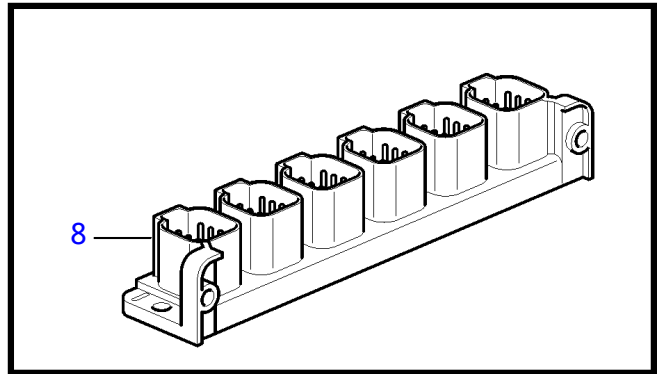

D4-180I-E, D4-225A-E, D4-225I-E, D4-260A-E, D4-260D-E, D4-260I-E, D4-300A-E, D4-300D-E, D4-300I-E

25294

D4-180I-E, D4-225A-E, D4-225I-E, D4-260A-E, D4-260D-E, D4-260I-E, D4-300A-E, D4-300D-E, D4-300I-E

REF	PART NO.	QTY	DESCRIPTION	NOTES
1	21761722	1	Display	Flexidisplay button panel
2		1	• Display	
3	3808135	1	• Gasket	
4	21467057	1	• Frame	
5	874450	1	• Attaching ring	
6	21358227	1	• Buzzer	
7	3588972	2	Cable kit	
8	21469055	1	Connection block	
9	3886666	6	Cable	