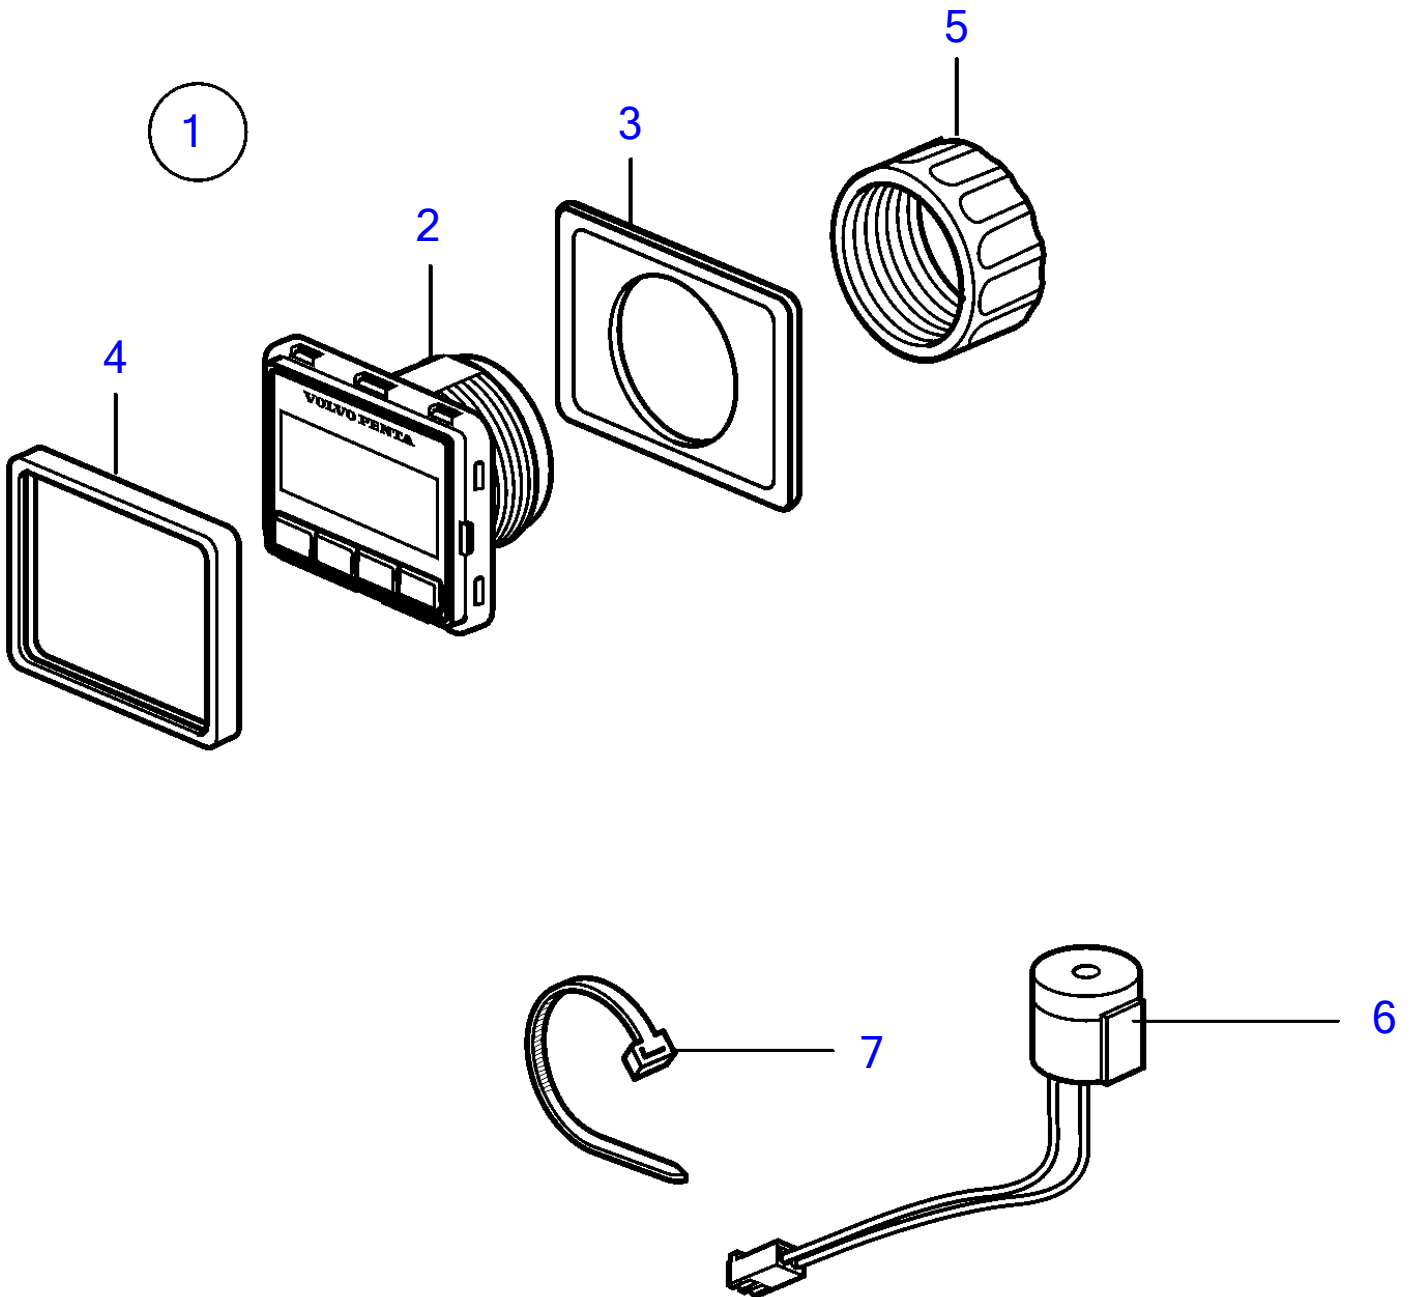

D4-180I-E, D4-225A-E, D4-225I-E, D4-260A-E, D4-260D-E, D4-260I-E, D4-300A-E, D4-300D-E, D4-300I-E

26395

D4-180I-E, D4-225A-E, D4-225I-E, D4-260A-E, D4-260D-E, D4-260I-E, D4-300A-E, D4-300D-E, D4-300I-E

REF	PART NO.	QTY	DESCRIPTION	NOTES
1	21761722	1	Display	
2		1	• Display	
3	3808135	1	• Gasket	
4	21467057	1	• Frame	
5	874450	1	• Attaching ring	
6	21358227	1	• Buzzer	
7	948211	X	Cable tie	For top mounting