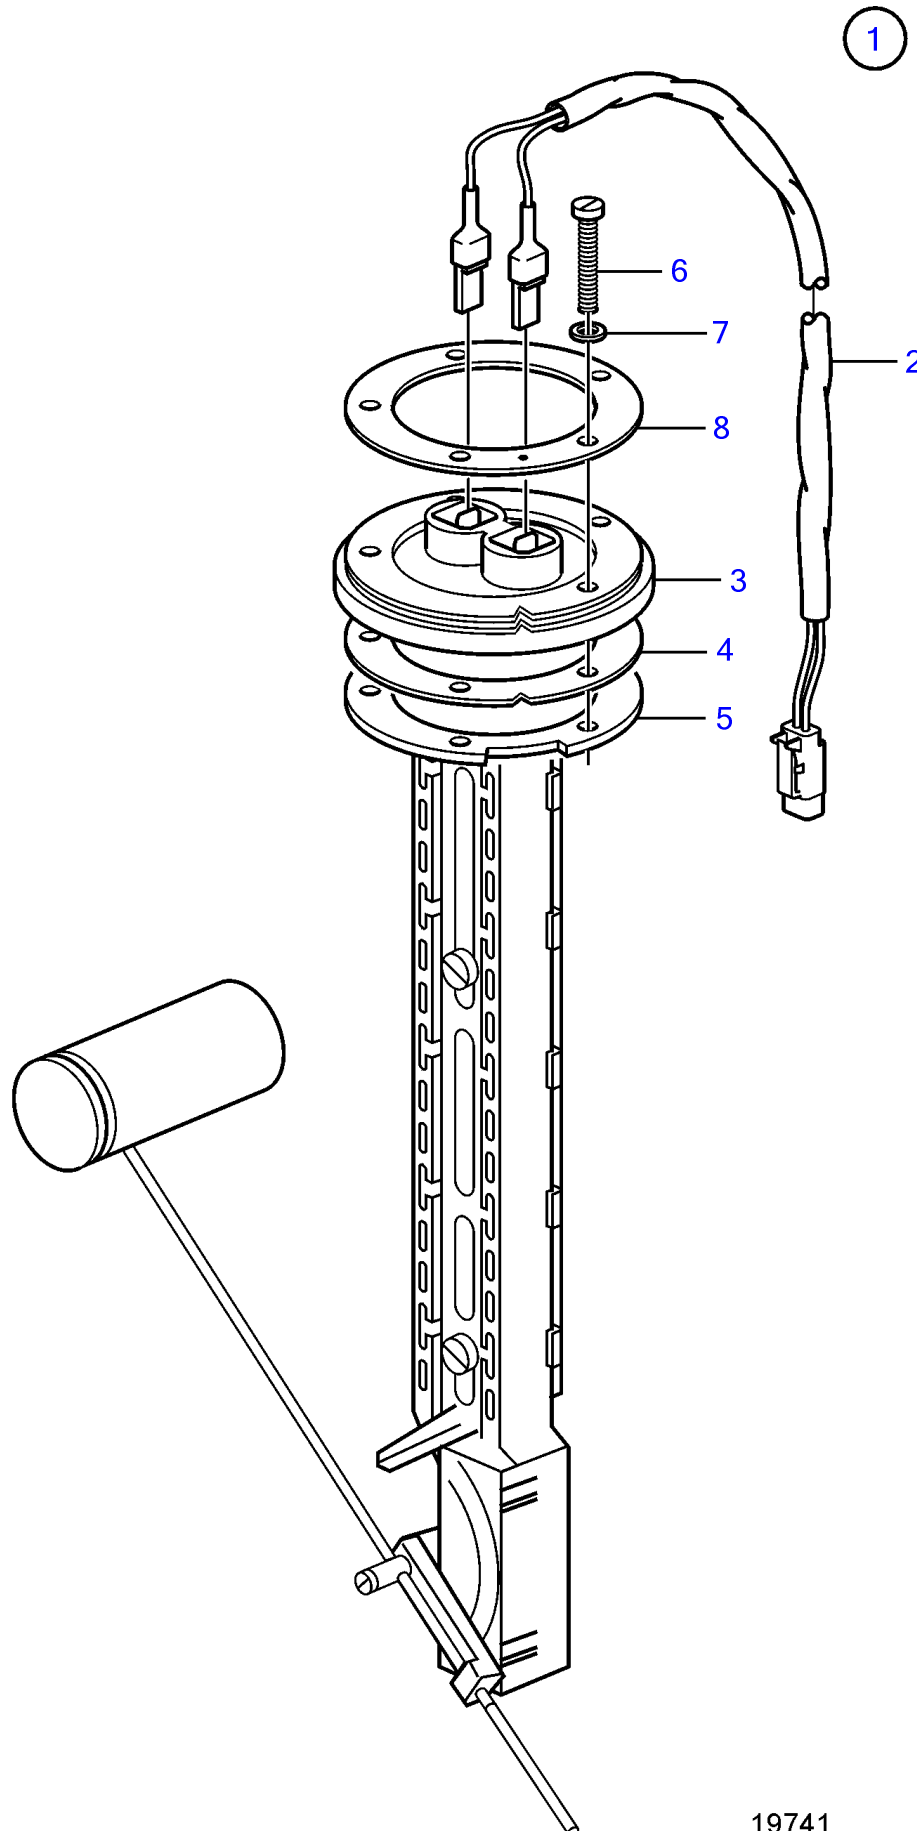

D4-180I-B, D4-180I-C, D4-180I-D, D4-180I-E, D4-210A-A, D4-210I-A, D4-210I-B, D4-225I-B, D4-225A-C, D4-225A-D, D4-225I-C, D4-225I-D, D4-260A-A, D4-260A-B, D4-260A-C, D4-260A-D, D4-260D-B, D4-260D-C, D4-260D-D, D4-260I-A, D4-260I-B, D4-260I-C, D4-260I-D, D4-300A-A, D4-300A-C, D4-300A-D, D4-300D-A, D4-300D-C, D4-300I-A, D4-300I-C, D4-300I-D, D4-225A-E, D4-225I-E, D4-260A-E, D4-260D-E, D4-260I-E, D4-300A-E, D4-300D-E, D4-300D-D, D4-300I-E

19741

D4-180I-B, D4-180I-C, D4-180I-D, D4-180I-E, D4-210A-A, D4-210I-A, D4-210I-B, D4-225I-B, D4-225A-C, D4-225A-D, D4-225I-C, D4-225I-D, D4-260A-A, D4-260A-B, D4-260A-C, D4-260A-D, D4-260D-B, D4-260D-C, D4-260D-D, D4-260I-A, D4-260I-B, D4-260I-C, D4-260I-D, D4-300A-A, D4-300A-C, D4-300A-D, D4-300D-A, D4-300D-C, D4-300I-A, D4-300I-C, D4-300I-D, D4-225A-E, D4-225I-E, D4-260A-E, D4-260D-E, D4-260I-E, D4-300A-E, D4-300D-E, D4-300D-D, D4-300I-E

REF	PART NO.	QTY	DESCRIPTION	NOTES
1	874840	1	Sensor, set	
2	874807	1	• Cable kit	L=6.0m
3	873772	1	• Tank sensor	
4	89865	1	• • Gasket	
5	834480	1	• • • Flange	
6	969407	4	• • • 6 point socket screw	L=16mm (956078)
	956081	1	• • • Cross recessed screw	L=25mm
7	834481	5	• • • Gasket	
8		1	• • • Flange	