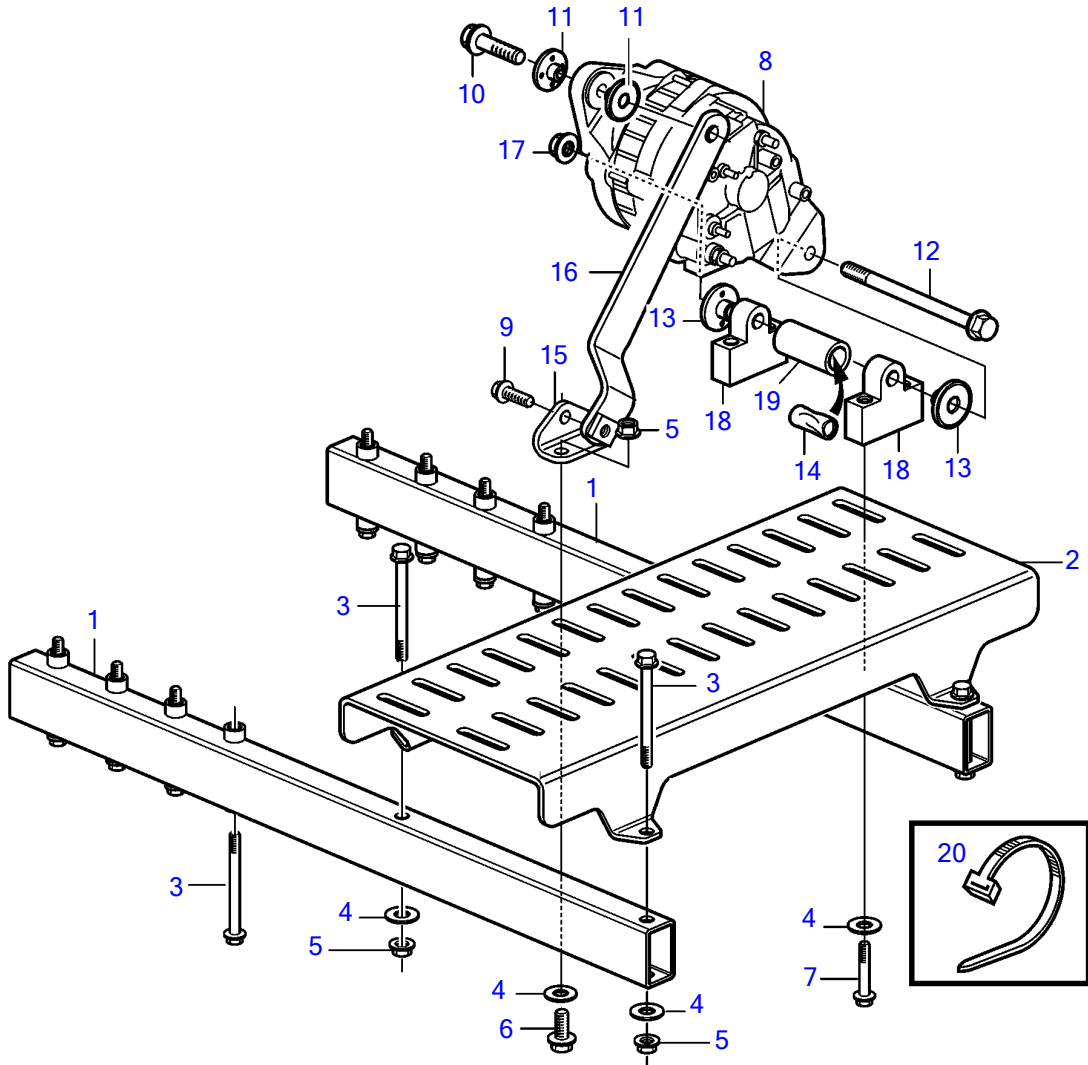

D4-180I-B, D4-210A-A, D4-210I-A, D4-210I-B, D4-225I-B, D4-260A-A, D4-260A-B, D4-260D-B, D4-260I-A, D4-260I-B

D4-180I-B, D4-210A-A, D4-210I-A, D4-210I-B, D4-225I-B, D4-260A-A, D4-260A-B, D4-260D-B, D4-260I-A, D4-260I-B

REF	PART NO.	QTY	DESCRIPTION	NOTES
1	3885266	2	Bracket	
2	3807984	1	Bracket	
3	965182	12	Flange screw	
4	948880	10	Washer	
5	948645	6	Flange lock nut	
6	945444	2	Flange screw	
7	947760	4	Flange screw	
8	3803911	1	Alternator, exch	14V, 115A
	3803912	1	Alternator, exch	28V, 80A
9	946441	1	Flange screw	
10	946470	1	Flange screw	
11	3589369	2	Insulating bushing	D=8mm
12	978447	1	Flange screw	
13	21308514	2	Insulating bushing	D=12mm
14		1	Hose	
15	3885739	1	Bracket	
16	3584076	1	Bracket	
	3588184	1	Bracket	260A-A
17	971095	1	Flange nut	
18	3885686	2	Support	
19	978429	1	Spacer sleeve	
20	980464	7	Cable tie	
21	873112	1	Position sensor	
22		2	Screw	
23	21194576	1	Wiring harness	(3884119)
24	948211	16	Cable tie	
25	952632	1	Clamp	
26	948663	1	Flange screw	