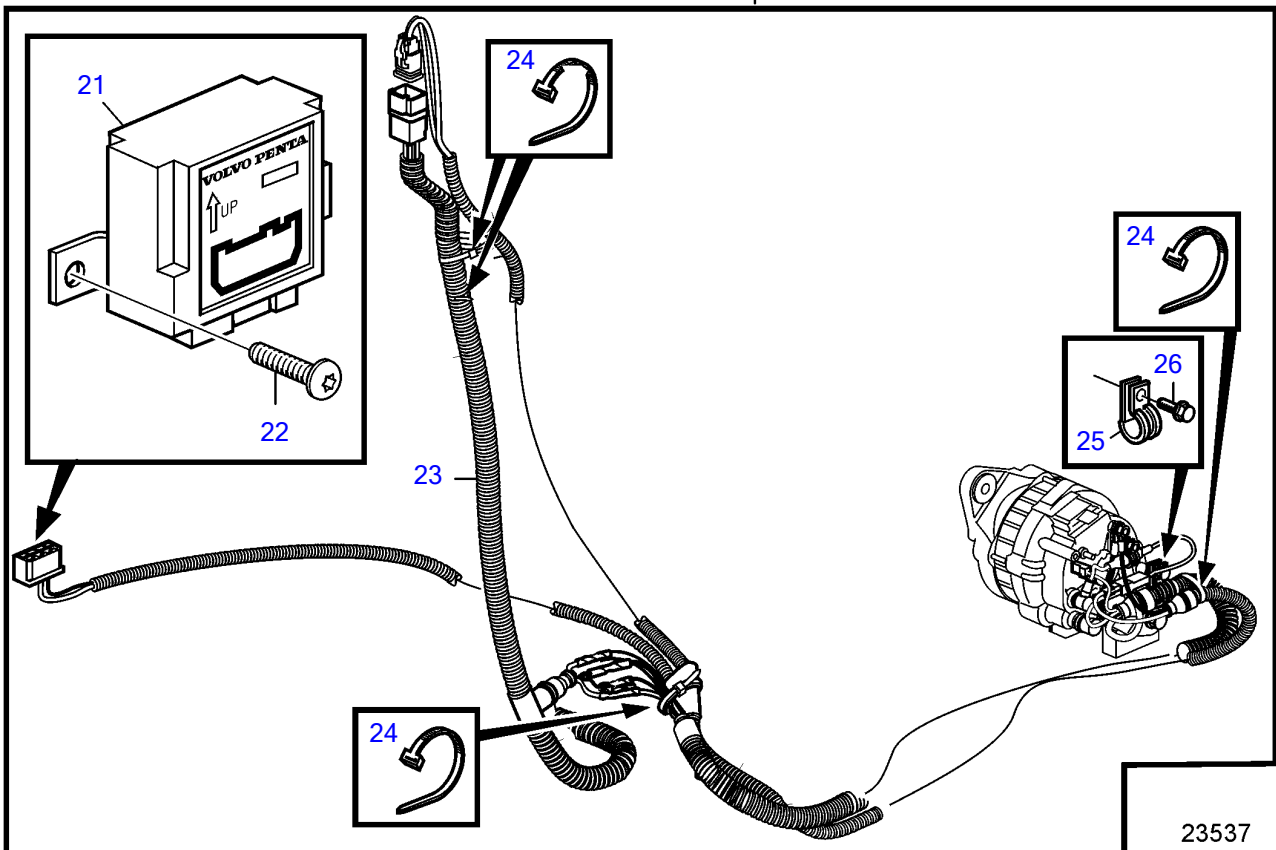

D4-180I-B, D4-210A-A, D4-210I-A, D4-210I-B, D4-225I-B, D4-260A-A, D4-260A-B, D4-260D-B, D4-260I-A, D4-260I-B

D4-180I-B, D4-210A-A, D4-210I-A, D4-210I-B, D4-225I-B, D4-260A-A, D4-260A-B, D4-260D-B, D4-260I-A, D4-260I-B

REF	PART NO.	QTY	DESCRIPTION	NOTES
1	3885266	2	Bracket	
2	3807984	1	Bracket	
3	965182	12	Flange screw	
4	948880	10	Washer	
5	948645	6	Flange lock nut	
6	945444	2	Flange screw	
7	947760	4	Flange screw	
8	3803911	1	Alternator, exch	14V, 115A
	3803912	1	Alternator, exch	28V, 80A
9	946441	1	Flange screw	
10	946470	1	Flange screw	
11	3589369	2	Insulating bushing	D=8mm
12	978447	1	Flange screw	
13	21308514	2	Insulating bushing	D=12mm
14		1	Hose	
15	3885739	1	Bracket	
16	3584076	1	Bracket	
	3588184	1	Bracket	260A-A
17	971095	1	Flange nut	
18	3885686	2	Support	
19	978429	1	Spacer sleeve	
20	980464	7	Cable tie	
21	873112	1	Position sensor	
22		2	Screw	
23	21194576	1	Wiring harness	(3884119)
24	948211	16	Cable tie	
25	952632	1	Clamp	
26	948663	1	Flange screw	