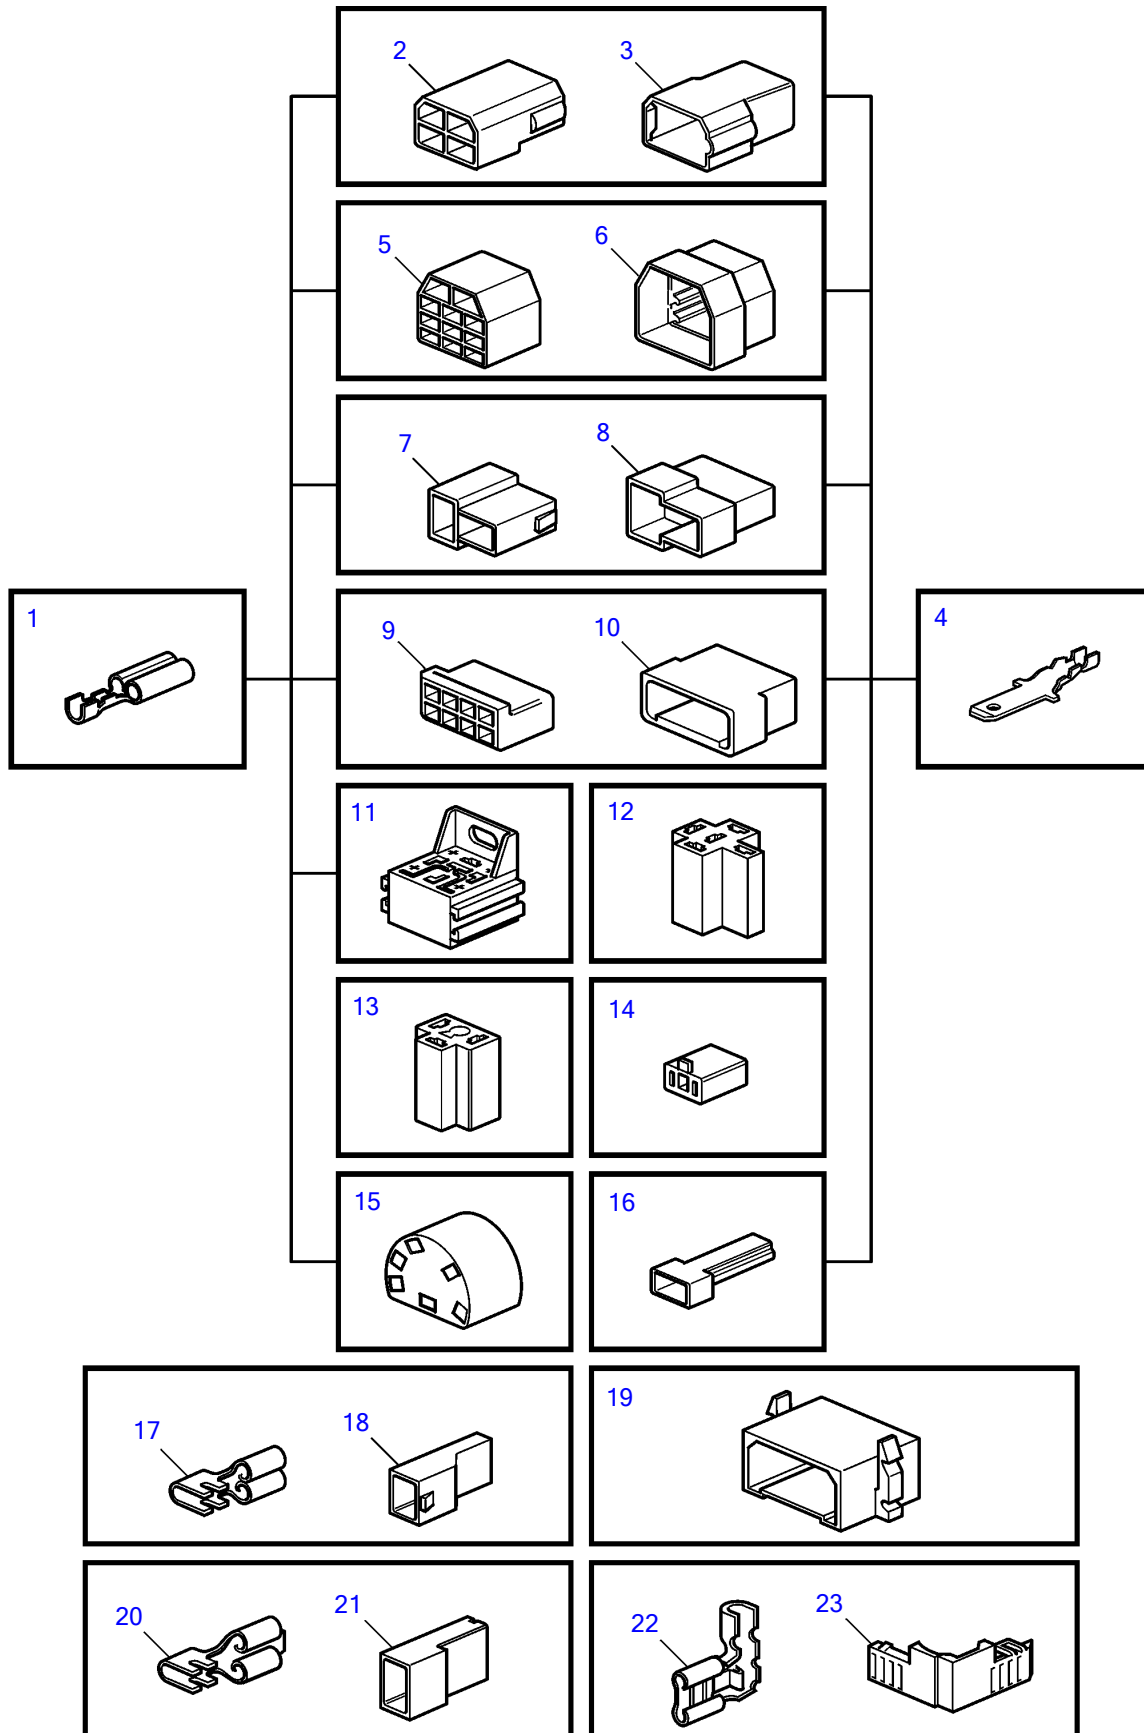

D4-180I-B, D4-180I-C, D4-180I-D, D4-180I-E, D4-210A-A, D4-225A-B, D4-210I-A, D4-210I-B, D4-225I-B, D4-225A-C, D4-225A-D, D4-225I-C, D4-225I-D, D4-260A-A, D4-260A-B, D4-260A-C, D4-260A-D, D4-260D-B, D4-260D-C, D4-260D-D, D4-260I-A, D4-260I-B, D4-260I-C, D4-260I-D, D4-300A-A, D4-300A-C, D4-300A-D, D4-300D-A, D4-300D-C, D4-300I-A, D4-300I-C, D4-300I-D, D4-225A-E, D4-225I-E, D4-260A-E, D4-260D-E, D4-260I-E, D4-300A-E, D4-300D-E, D4-300D-D, D4-300I-E

D4-180I-B, D4-180I-C, D4-180I-D, D4-180I-E, D4-210A-A, D4-225A-B, D4-210I-A, D4-210I-B, D4-225I-B, D4-225A-C, D4-225A-D, D4-225I-C, D4-225I-D, D4-260A-A, D4-260A-B, D4-260A-C, D4-260A-D, D4-260D-B, D4-260D-C, D4-260D-D, D4-260I-A, D4-260I-B, D4-260I-C, D4-260I-D, D4-300A-A, D4-300A-C, D4-300A-D, D4-300D-A, D4-300D-C, D4-300I-A, D4-300I-C, D4-300I-D, D4-225A-E, D4-225I-E, D4-260A-E, D4-260D-E, D4-260I-E, D4-300A-E, D4-300D-E, D4-300I-E

REF	PART NO.	DESCRIPTION	NOTES
1	973150	Cable terminal	6,3x0,8x1,1-2,5mm ²
	949206	Cable terminal	6,3x0,8x4,0-6,0mm ²
2	948856	Housing	6,3x4 natural
3	948855	Housing	6,3x4 natural
4	973117	Cable terminal	6,3x0,8x0,5-1,0mm ²
	881487	Cable terminal	6,3x0,8x0,75-2,5mm ²
	881488	Cable terminal	6,3x0,8x4,0-6,0mm ²
5	945830	Housing	6,3x11 natural
6	945831	Tab housing	6,3x11 natural
7	958210	Housing	6,3x2 black
8	958209	Housing	6,3x2 black
9	944076	Housing	6,3x8 natural
10	948857	Housing	6,3x8 natural
11	977184	Housing	6,3x5x4,8/2,8x4
12	1214948	Housing	6,3x5 black
13	945469	Housing	6,3x3 black
14	1578937	Housing	6,3x2 natural
15	828624	Receptacle housing	6,3x6
16		Housing	6,3x1 black
17	949405	Cable terminal	4,8x1,1-2,5mm ²
18	947848	Housing	4,8x1 natural
19	944077	Housing	6,3x8 natural
20	881483	Cable terminal	6,3x0,8x1,1-2,5mm ²
	881484	Cable terminal	6,3x0,8x4,0-6,0mm ²
21	949597	Housing	6,3x1 natural
	943511	Housing	6,3x1 natural
22	881489	Cable terminal	6,3x0,8x1,1-2,5
23	944221	Housing	6,3x1 natural