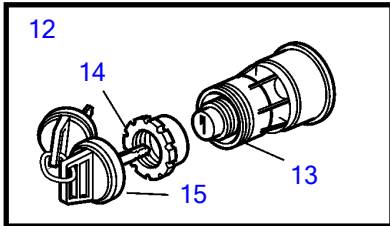

D4-180I-B, D4-210A-A, D4-210I-B, D4-225I-B, D4-260A-A, D4-260A-B, D4-260D-B, D4-260I-A, D4-260I-B, D4-300A-A, D4-300D-A, D4-300I-A

25455

D4-180I-B, D4-210A-A, D4-210I-B, D4-225I-B, D4-260A-A, D4-260A-B, D4-260D-B, D4-260I-A, D4-260I-B, D4-300A-A, D4-300D-A, D4-300I-A

REF	PART NO.	QTY	DESCRIPTION	SEE SEC.	NOTES
1	3884818	1	Display		Replaced by 3849972
	3849972	1	Display		Replaced by 3595108
	3595108	1	Display		Replaced by 21173162
	21173162	1	Display		
2	830928	4	• Stud		
3	830930	4	• Wing nut		
4	3588207	1	• Cable kit		
5	881786	1	Cable kit		
6	977184	1	Housing		
7	873765	1	Relay		12V
	3171420	1	Relay		24V
8	3842733	1	Extension cable'verl		L=3.0m
	3842734	1	Extension cable'verl		L=5.0m
	3842735	1	Extension cable'verl		L=7.0m
	3842736	1	Extension cable'verl		L=9.0m
	3842737	1	Extension cable'verl		L=11.0m
	874789	1	Cable kit		PCU-HCU, 6 pole, L=5.0m
	889550	1	Cable		PCU-HCU, 6 pole, L=7.0m
	889551	1	Cable		PCU-HCU, 6 pole, L=9.0m
	889552	1	Cable		PCU-HCU, 6 pole, L=11.0m
	888013	1	Cable		PCU-HCU, 6 pole, L=13.0m
9	21122603	1	Cable		Engine-PCU cable., L=3.0m
	21122605	1	Cable		Engine-PCU cable., L=5.0m
10	874676	1	Cable kit		EVC control lever cable, 6-pole., L=1.5m
11	3588972	1	Cable kit		T-connector bus cable, 6-pole., L=0.5m
12	3587070	1	Starter switch, set		Kit with 2 key switch with identical key.
13	3587071	1	Starter switch		
14	859955	1	• Plastic nut		
15	859953	1	• Key		State key code when ordering
			• Bulletin 49-30	49-30-EN	Key P/N 859953
16	888004	1	Cable, starter switch		
17	3884481	X	Control unit, not programmed		HCU. Software ordered separately or downloaded with Vodia.
	3586261	X	Software		Warehouse programming. This p/n can not be ordered, but will be used for invoicing.
	3586259	X	Software		Vodia-programming. This p/n can not be ordered, but will be used for invoicing.
18	3884480	X	Control unit, not programmed		PCU. Software ordered separately or downloaded with Vodia.
	3586267	X	Software		Warehouse programming. This p/n can not be ordered, but will be used for invoicing.
	3586266	X	Software		Vodia-programming. This p/n can not be ordered, but will be used for invoicing.
19	3886666	1	Cable, multilink		L=1.5m
20	874807	1	Cable kit, fuel, water, rudder		
21	3588206	1	Cable kit, y-split		Multilink.
22	3808852	1	Cable kit, instruments, panels		
23	3587054	1	Sensor		Through hull
24	3587055	1	Sensor		Mounted on transom
25	21509941	1	Control unit		
26	(3889760)	1	Auto pilot		Obsolete part
27	3889758	1	Converter