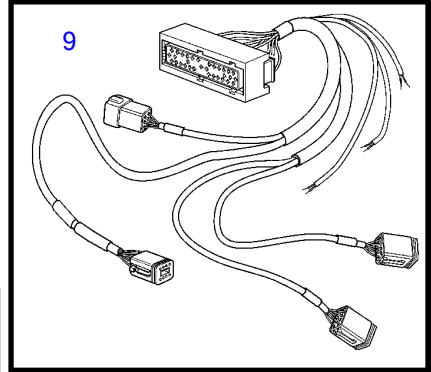

D4-180I-B, D4-210A-A, D4-210I-B, D4-225I-B, D4-260A-A, D4-260A-B, D4-260D-B, D4-260I-A, D4-260I-B, D4-300A-A, D4-300D-A, D4-300I-A

25455

D4-180I-B, D4-210A-A, D4-210I-B, D4-225I-B, D4-260A-A, D4-260A-B, D4-260D-B, D4-260I-A, D4-260I-B, D4-300A-A, D4-300D-A, D4-300I-A

REF	PART NO.	QTY	DESCRIPTION	SEE SEC.	NOTES
1	3884818	1	Display		Replaced by 3849972
	3849972	1	Display		Replaced by 3595108
	3595108	1	Display		Replaced by 21173162
	21173162	1	Display		
2	830928	4	• Stud		
3	830930	4	• Wing nut		
4	3588207	1	• Cable kit		
5	881786	1	Cable kit		
6	977184	1	Housing		
7	873765	1	Relay		12V
	3171420	1	Relay		24V
8	3842733	1	Extension cable'verl		L=3.0m
	3842734	1	Extension cable'verl		L=5.0m
	3842735	1	Extension cable'verl		L=7.0m
	3842736	1	Extension cable'verl		L=9.0m
	3842737	1	Extension cable'verl		L=11.0m
	874789	1	Cable kit		PCU-HCU, 6 pole, L=5.0m
	889550	1	Cable		PCU-HCU, 6 pole, L=7.0m
	889551	1	Cable		PCU-HCU, 6 pole, L=9.0m
	889552	1	Cable		PCU-HCU, 6 pole, L=11.0m
	888013	1	Cable		PCU-HCU, 6 pole, L=13.0m
9	21122603	1	Cable		Engine-PCU cable., L=3.0m
	21122605	1	Cable		Engine-PCU cable., L=5.0m
10	874676	1	Cable kit		EVC control lever cable, 6-pole., L=1.5m
11	3588972	1	Cable kit		T-connector bus cable, 6-pole., L=0.5m
12	3587070	1	Starter switch, set		Kit with 2 key switch with identical key.
13	3587071	1	Starter switch		
14	859955	1	• Plastic nut		
15	859953	1	• Key		State key code when ordering
			• Bulletin 49-30	49-30-EN	Key P/N 859953
16	888004	1	Cable, starter switch		
17	3884481	X	Control unit, not programmed		HCU. Software ordered separately or downloaded with Vodia.
	3586261	X	Software		Warehouse programming. This p/n can not be ordered, but will be used for invoicing.
	3586259	X	Software		Vodia-programming. This p/n can not be ordered, but will be used for invoicing.
18	3884480	X	Control unit, not programmed		PCU. Software ordered separately or downloaded with Vodia.
	3586267	X	Software		Warehouse programming. This p/n can not be ordered, but will be used for invoicing.
	3586266	X	Software		Vodia-programming. This p/n can not be ordered, but will be used for invoicing.
19	3886666	1	Cable, multilink		L=1.5m
20	874807	1	Cable kit, fuel, water, rudder		
21	3588206	1	Cable kit, y-split		Multilink.
22	3808852	1	Cable kit, instruments, panels		
23	3587054	1	Sensor		Through hull
24	3587055	1	Sensor		Mounted on transom
25	21509941	1	Control unit		
26	(3889760)	1	Auto pilot		Obsolete part
27	3889758	1	Converter