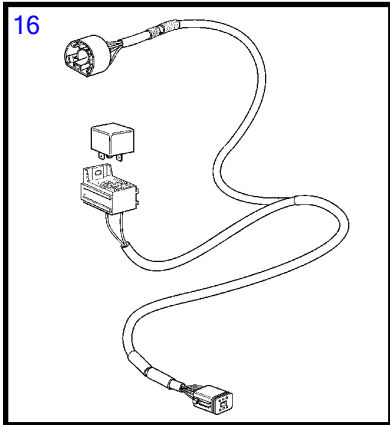

D4-180I-B, D4-210A-A, D4-210I-B, D4-225I-B, D4-260A-A, D4-260A-B, D4-260D-B, D4-260I-A, D4-260I-B, D4-300A-A, D4-300D-A, D4-300I-A

25455

D4-180I-B, D4-210A-A, D4-210I-B, D4-225I-B, D4-260A-A, D4-260A-B, D4-260D-B, D4-260I-A, D4-260I-B, D4-300A-A, D4-300D-A, D4-300I-A

REF	PART NO.	QTY	DESCRIPTION	SEE SEC.	NOTES
1	3884818	1	Display		Replaced by 3849972
	3849972	1	Display		Replaced by 3595108
	3595108	1	Display		Replaced by 21173162
	21173162	1	Display		
2	830928	4	• Stud		
3	830930	4	• Wing nut		
4	3588207	1	• Cable kit		
5	881786	1	Cable kit		
6	977184	1	Housing		
7	873765	1	Relay		12V
	3171420	1	Relay		24V
8	3842733	1	Extension cable'verl		L=3.0m
	3842734	1	Extension cable'verl		L=5.0m
	3842735	1	Extension cable'verl		L=7.0m
	3842736	1	Extension cable'verl		L=9.0m
	3842737	1	Extension cable'verl		L=11.0m
	874789	1	Cable kit		PCU-HCU, 6 pole, L=5.0m
	889550	1	Cable		PCU-HCU, 6 pole, L=7.0m
	889551	1	Cable		PCU-HCU, 6 pole, L=9.0m
	889552	1	Cable		PCU-HCU, 6 pole, L=11.0m
	888013	1	Cable		PCU-HCU, 6 pole, L=13.0m
9	21122603	1	Cable		Engine-PCU cable., L=3.0m
	21122605	1	Cable		Engine-PCU cable., L=5.0m
10	874676	1	Cable kit		EVC control lever cable, 6-pole., L=1.5m
11	3588972	1	Cable kit		T-connector bus cable, 6-pole., L=0.5m
12	3587070	1	Starter switch, set		Kit with 2 key switch with identical key.
13	3587071	1	Starter switch		
14	859955	1	• Plastic nut		
15	859953	1	• Key		State key code when ordering
			• Bulletin 49-30	49-30-EN	Key P/N 859953
16	888004	1	Cable, starter switch		
17	3884481	X	Control unit, not programmed		HCU. Software ordered separately or downloaded with Vodia.
	3586261	X	Software		Warehouse programming. This p/n can not be ordered, but will be used for invoicing.
	3586259	X	Software		Vodia-programming. This p/n can not be ordered, but will be used for invoicing.
18	3884480	X	Control unit, not programmed		PCU. Software ordered separately or downloaded with Vodia.
	3586267	X	Software		Warehouse programming. This p/n can not be ordered, but will be used for invoicing.
	3586266	X	Software		Vodia-programming. This p/n can not be ordered, but will be used for invoicing.
19	3886666	1	Cable, multilink		L=1.5m
20	874807	1	Cable kit, fuel, water, rudder		
21	3588206	1	Cable kit, y-split		Multilink.
22	3808852	1	Cable kit, instruments, panels		
23	3587054	1	Sensor		Through hull
24	3587055	1	Sensor		Mounted on transom
25	21509941	1	Control unit		
26	(3889760)	1	Auto pilot		Obsolete part
27	3889758	1	Converter