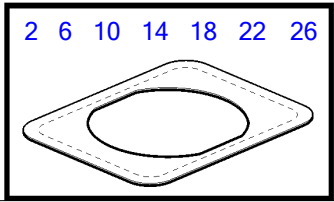

D4-180I-B, D4-180I-C, D4-180I-D, D4-180I-E, D4-210A-A, D4-210I-A, D4-210I-B, D4-225I-B, D4-225A-C, D4-225A-D, D4-225I-C, D4-225I-D, D4-260A-A, D4-260A-B, D4-260A-C, D4-260A-D, D4-260D-B, D4-260D-C, D4-260D-D, D4-260I-A, D4-260I-B, D4-260I-C, D4-260I-D, D4-300A-A, D4-300A-C, D4-300A-D, D4-300D-A, D4-300D-C, D4-300I-A, D4-300I-C, D4-300I-D, D4-225A-E, D4-225I-E, D4-260A-E, D4-260D-E, D4-260I-E, D4-300A-E, D4-300D-E, D4-300D-D, D4-300I-E

24466

D4-180I-B, D4-180I-C, D4-180I-D, D4-180I-E, D4-210A-A, D4-210I-A, D4-210I-B, D4-225I-B, D4-225A-C, D4-225A-D, D4-225I-C, D4-225I-D, D4-260A-A, D4-260A-B, D4-260A-C, D4-260A-D, D4-260D-B, D4-260D-C, D4-260D-D, D4-260I-A, D4-260I-B, D4-260I-C, D4-260I-D, D4-300A-A, D4-300A-C, D4-300A-D, D4-300D-A, D4-300D-C, D4-300I-A, D4-300I-C, D4-300I-D, D4-225A-E, D4-225I-E, D4-260A-E, D4-260D-E, D4-260I-E, D4-300A-E, D4-300D-E, D4-300D-D, D4-300I-E

REF	PART NO.	QTY	DESCRIPTION	NOTES
1	21310162	1	Control panel	Single installation
2	3808135	1	• Gasket	Also for flushmounting.
3	3808131	1	• Frame	
4	3808134	1	• Nut	
5	21310164	1	Control panel	Twin installation
6	3808135	1	• Gasket	Also for flushmounting.
7	3808131	1	• Frame	
8	3808134	1	• Nut	
9	21144011	1	Control panel	Sportfish
10	3808135	1	• Gasket	Also for flushmounting.
11	3808131	1	• Frame	
12	3808134	1	• Nut	
13	40005641		Control panel, start/stop	Single installation, Dual station
14	3808135	1	• Gasket	Also for flushmounting.
15	3808131	1	• Frame	
16	3808134	1	• Nut	
17	40005642	1	Control panel, start/stop	Twin installation, Dual station
18	3808135	1	• Gasket	Also for flushmounting.
19	3808131	1	• Frame	
20	3808134	1	• Nut	
21	3594954	1	Kit, start/stop	Triple installation.
22	3808135	1	• Gasket	
23	3808131	1	• Frame	
24	3808134	1	• Nut	
25	40005634	1	Control panel	Power trim
26	3808135	1	• Gasket	Also for flushmounting.
27	3808131	1	• Frame	
28	3808134	1	• Nut	