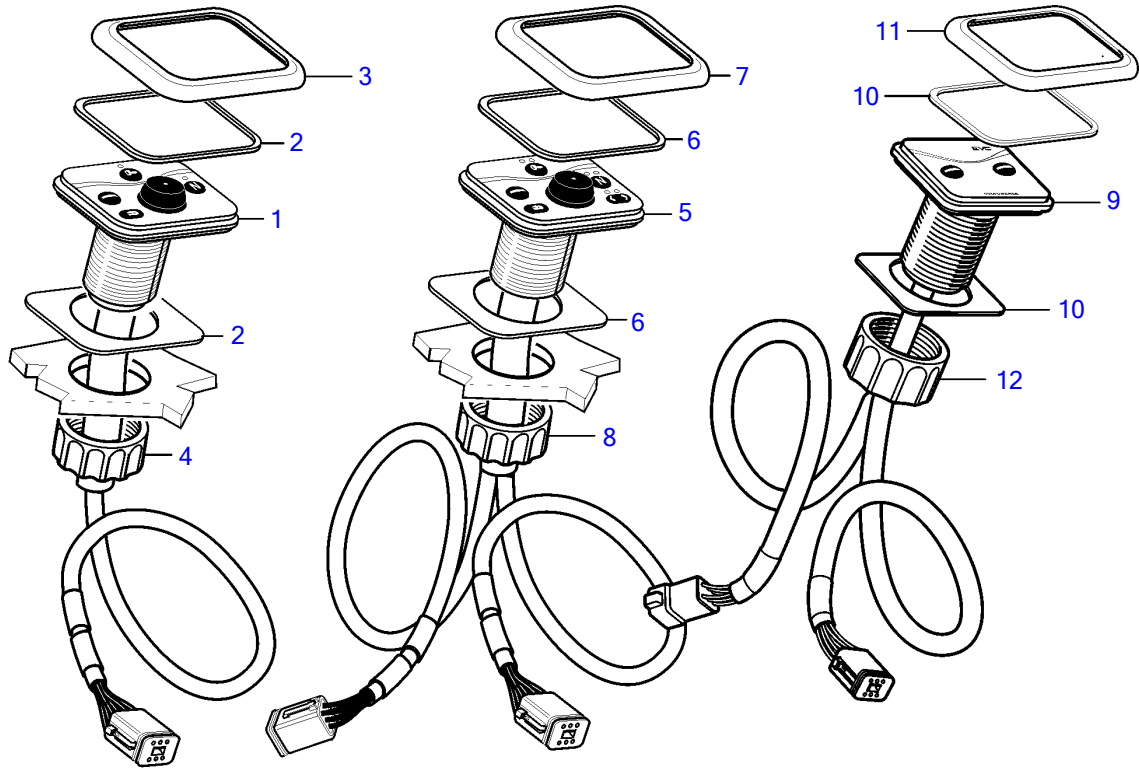

D4-180I-B, D4-180I-C, D4-180I-D, D4-180I-E, D4-210A-A, D4-210I-A, D4-210I-B, D4-225I-B, D4-225A-C, D4-225A-D, D4-225I-C, D4-225I-D, D4-260A-A, D4-260A-B, D4-260A-C, D4-260A-D, D4-260D-B, D4-260D-C, D4-260D-D, D4-260I-A, D4-260I-B, D4-260I-C, D4-260I-D, D4-300A-A, D4-300A-C, D4-300A-D, D4-300D-A, D4-300D-C, D4-300I-A, D4-300I-C, D4-300I-D, D4-225A-E, D4-225I-E, D4-260A-E, D4-260D-E, D4-260I-E, D4-300A-E, D4-300D-E, D4-300D-D, D4-300I-E

24466

D4-180I-B, D4-180I-C, D4-180I-D, D4-180I-E, D4-210A-A, D4-210I-A, D4-210I-B, D4-225I-B, D4-225A-C, D4-225A-D, D4-225I-C, D4-225I-D, D4-260A-A, D4-260A-B, D4-260A-C, D4-260A-D, D4-260D-B, D4-260D-C, D4-260D-D, D4-260I-A, D4-260I-B, D4-260I-C, D4-260I-D, D4-300A-A, D4-300A-C, D4-300A-D, D4-300D-A, D4-300D-C, D4-300I-A, D4-300I-C, D4-300I-D, D4-225A-E, D4-225I-E, D4-260A-E, D4-260D-E, D4-260I-E, D4-300A-E, D4-300D-E, D4-300D-D, D4-300I-E

REF	PART NO.	QTY	DESCRIPTION	NOTES
1	21310162	1	Control panel	Single installation
2	3808135	1	• Gasket	Also for flushmounting.
3	3808131	1	• Frame	
4	3808134	1	• Nut	
5	21310164	1	Control panel	Twin installation
6	3808135	1	• Gasket	Also for flushmounting.
7	3808131	1	• Frame	
8	3808134	1	• Nut	
9	21144011	1	Control panel	Sportfish
10	3808135	1	• Gasket	Also for flushmounting.
11	3808131	1	• Frame	
12	3808134	1	• Nut	
13	40005641		Control panel, start/stop	Single installation, Dual station
14	3808135	1	• Gasket	Also for flushmounting.
15	3808131	1	• Frame	
16	3808134	1	• Nut	
17	40005642	1	Control panel, start/stop	Twin installation, Dual station
18	3808135	1	• Gasket	Also for flushmounting.
19	3808131	1	• Frame	
20	3808134	1	• Nut	
21	3594954	1	Kit, start/stop	Triple installation.
22	3808135	1	• Gasket	
23	3808131	1	• Frame	
24	3808134	1	• Nut	
25	40005634	1	Control panel	Power trim
26	3808135	1	• Gasket	Also for flushmounting.
27	3808131	1	• Frame	
28	3808134	1	• Nut	