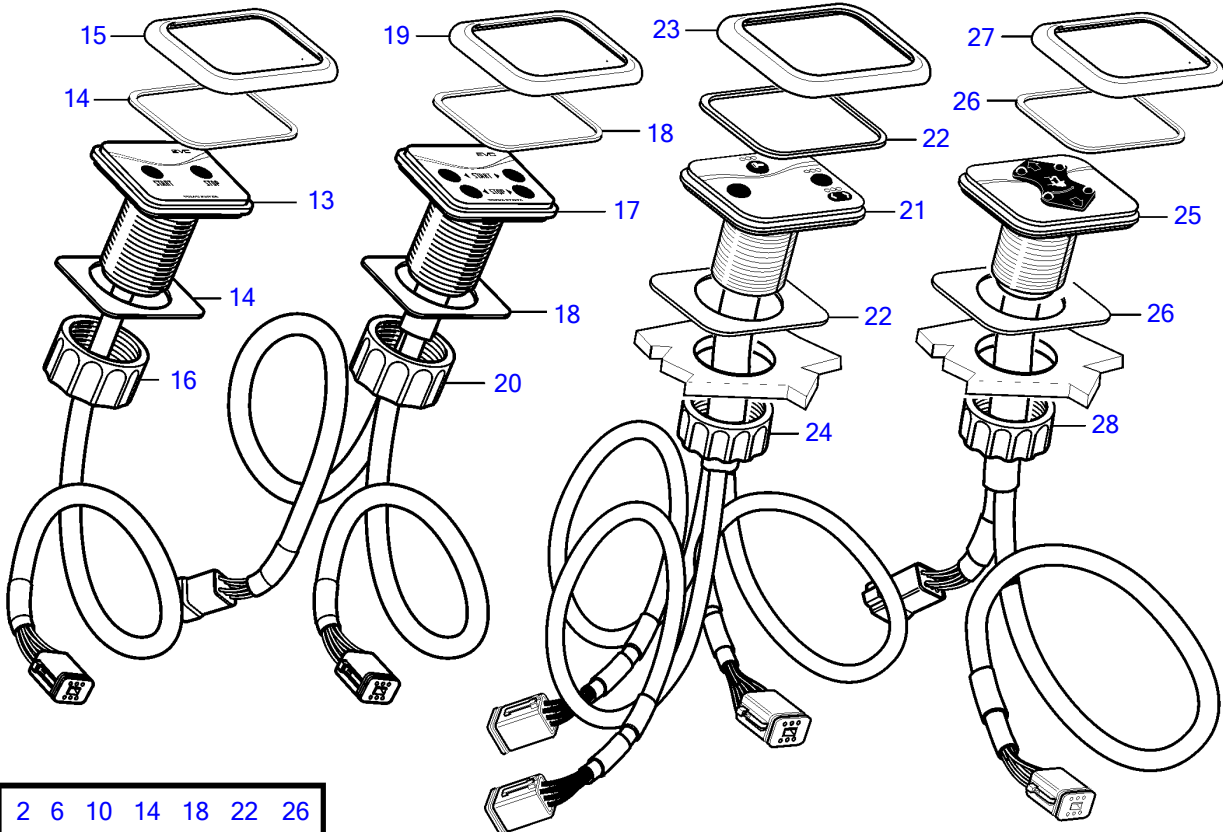

D4-180I-B, D4-180I-C, D4-180I-D, D4-180I-E, D4-210A-A, D4-210I-A, D4-210I-B, D4-225I-B, D4-225A-C, D4-225A-D, D4-225I-C, D4-225I-D, D4-260A-A, D4-260A-B, D4-260A-C, D4-260A-D, D4-260D-B, D4-260D-C, D4-260D-D, D4-260I-A, D4-260I-B, D4-260I-C, D4-260I-D, D4-300A-A, D4-300A-C, D4-300A-D, D4-300D-A, D4-300D-C, D4-300I-A, D4-300I-C, D4-300I-D, D4-225A-E, D4-225I-E, D4-260A-E, D4-260D-E, D4-260I-E, D4-300A-E, D4-300D-E, D4-300D-D, D4-300I-E

24466

D4-180I-B, D4-180I-C, D4-180I-D, D4-180I-E, D4-210A-A, D4-210I-A, D4-210I-B, D4-225I-B, D4-225A-C, D4-225A-D, D4-225I-C, D4-225I-D, D4-260A-A, D4-260A-B, D4-260A-C, D4-260A-D, D4-260D-B, D4-260D-C, D4-260D-D, D4-260I-A, D4-260I-B, D4-260I-C, D4-260I-D, D4-300A-A, D4-300A-C, D4-300A-D, D4-300D-A, D4-300D-C, D4-300I-A, D4-300I-C, D4-300I-D, D4-225A-E, D4-225I-E, D4-260A-E, D4-260D-E, D4-260I-E, D4-300A-E, D4-300D-E, D4-300D-D, D4-300I-E

REF	PART NO.	QTY	DESCRIPTION	NOTES
1	21310162	1	Control panel	Single installation
2	3808135	1	• Gasket	Also for flushmounting.
3	3808131	1	• Frame	
4	3808134	1	• Nut	
5	21310164	1	Control panel	Twin installation
6	3808135	1	• Gasket	Also for flushmounting.
7	3808131	1	• Frame	
8	3808134	1	• Nut	
9	21144011	1	Control panel	Sportfish
10	3808135	1	• Gasket	Also for flushmounting.
11	3808131	1	• Frame	
12	3808134	1	• Nut	
13	40005641		Control panel, start/stop	Single installation, Dual station
14	3808135	1	• Gasket	Also for flushmounting.
15	3808131	1	• Frame	
16	3808134	1	• Nut	
17	40005642	1	Control panel, start/stop	Twin installation, Dual station
18	3808135	1	• Gasket	Also for flushmounting.
19	3808131	1	• Frame	
20	3808134	1	• Nut	
21	3594954	1	Kit, start/stop	Triple installation.
22	3808135	1	• Gasket	
23	3808131	1	• Frame	
24	3808134	1	• Nut	
25	40005634	1	Control panel	Power trim
26	3808135	1	• Gasket	Also for flushmounting.
27	3808131	1	• Frame	
28	3808134	1	• Nut	