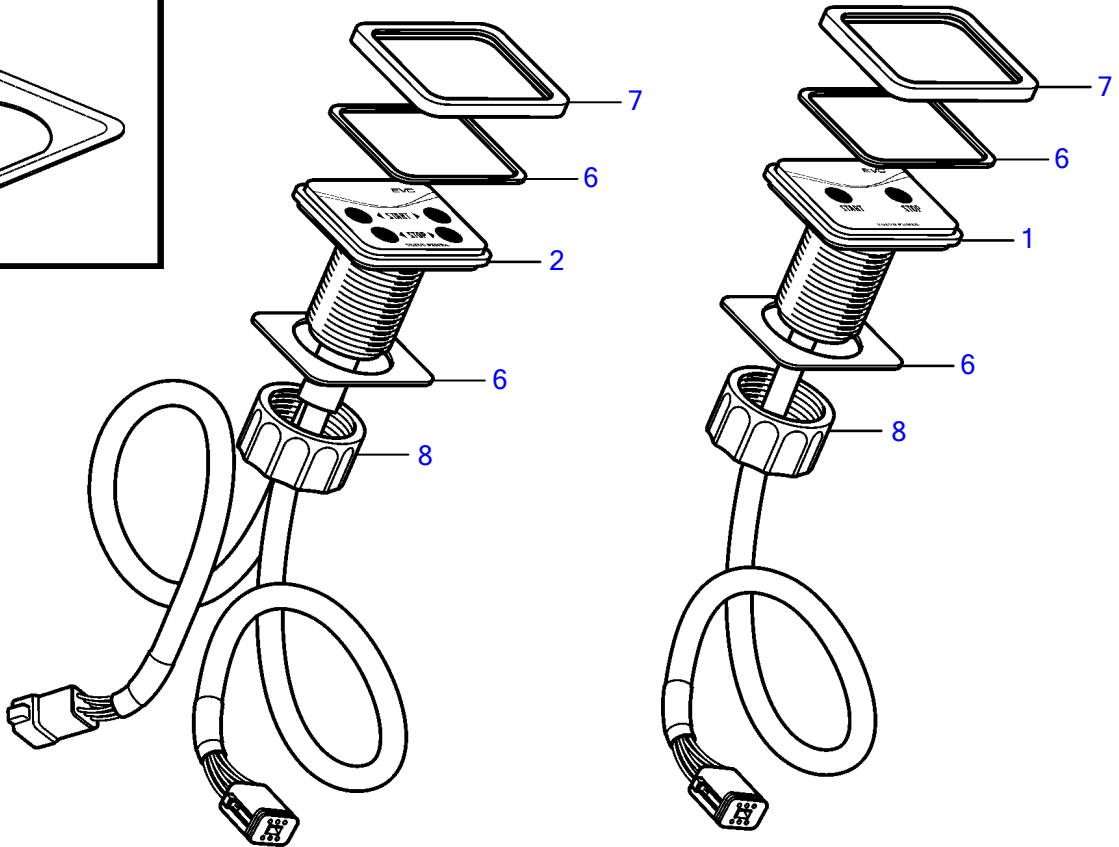

D4-180I-B, D4-210A-A, D4-210I-B, D4-225I-B, D4-260A-A, D4-260A-B, D4-260I-A, D4-260I-B

20837

D4-180I-B, D4-210A-A, D4-210I-B, D4-225I-B, D4-260A-A, D4-260A-B, D4-260I-A, D4-260I-B

REF	PART NO.	QTY	DESCRIPTION	NOTES
1	40005641	1	Control panel	Single installation, (3807315)
2	40005642	1	Control panel	Twin installation, (3807316)
3	21123925	1	Control panel	Single installation, (3807312)
4	21123928	1	Control panel	Twin installation, (3807313)
5	40005634	1	Control panel	Power trim, (3807314)
6	3808135	1	• Gasket	Also for flushmounting.
7	3808131	1	• Frame	
8	3808134	1	• Nut	