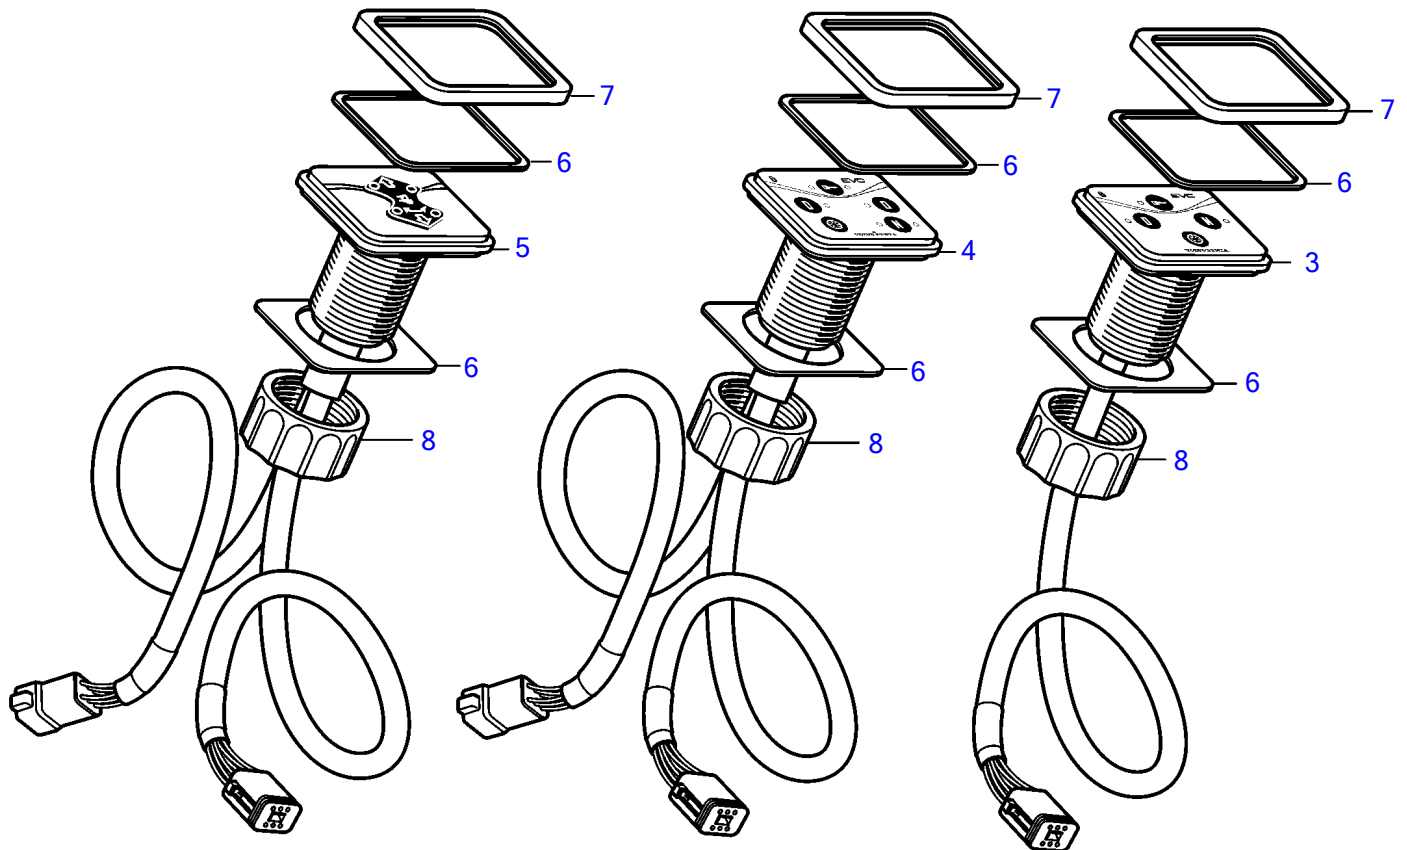

D4-180I-B, D4-210A-A, D4-210I-B, D4-225I-B, D4-260A-A, D4-260A-B, D4-260I-A, D4-260I-B

20837

D4-180I-B, D4-210A-A, D4-210I-B, D4-225I-B, D4-260A-A, D4-260A-B, D4-260I-A, D4-260I-B

REF	PART NO.	QTY	DESCRIPTION	NOTES
1	40005641	1	Control panel	Single installation, (3807315)
2	40005642	1	Control panel	Twin installation, (3807316)
3	21123925	1	Control panel	Single installation, (3807312)
4	21123928	1	Control panel	Twin installation, (3807313)
5	40005634	1	Control panel	Power trim, (3807314)
6	3808135	1	• Gasket	Also for flushmounting.
7	3808131	1	• Frame	
8	3808134	1	• Nut	