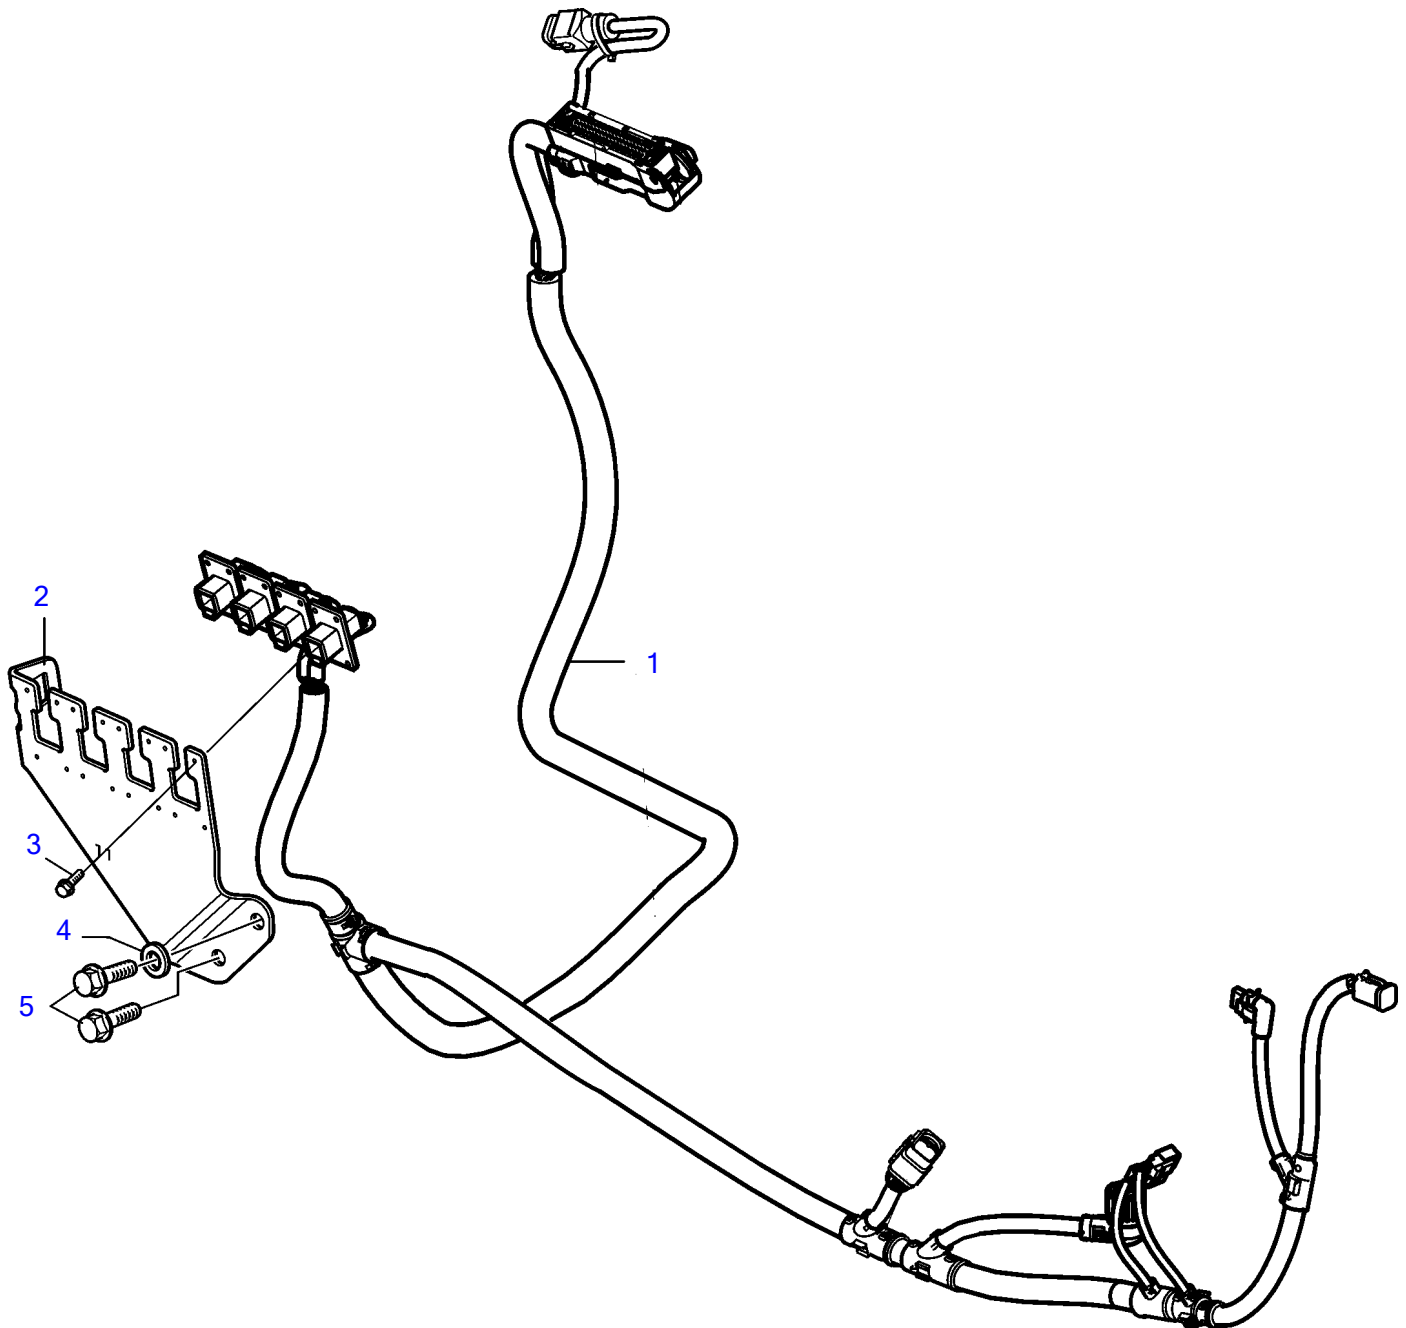

D4-180I-B, D4-180I-C, D4-180I-D, D4-180I-E, D4-210A-A, D4-225A-B, D4-210I-A, D4-210I-B, D4-225I-B, D4-225A-C, D4-225A-D, D4-225I-C, D4-225I-D, D4-260A-A, D4-260A-B, D4-260A-C, D4-260A-D, D4-260D-B, D4-260D-C, D4-260D-D, D4-260I-A, D4-260I-B, D4-260I-C, D4-260I-D, D4-300A-A, D4-300A-C, D4-300A-D, D4-300D-A, D4-300D-C, D4-300I-A, D4-300I-C, D4-300I-D, D4-225A-E, D4-225I-E, D4-260A-E, D4-260D-E, D4-260I-E, D4-300A-E, D4-300D-E, D4-300D-D, D4-300I-E

27394

D4-180I-B, D4-180I-C, D4-180I-D, D4-180I-E, D4-210A-A, D4-225A-B, D4-210I-A, D4-210I-B, D4-225I-B, D4-225A-C, D4-225A-D, D4-225I-C, D4-225I-D, D4-260A-A, D4-260A-B, D4-260A-C, D4-260A-D, D4-260D-B, D4-260D-C, D4-260D-D, D4-260I-A, D4-260I-B, D4-260I-C, D4-260I-D, D4-300A-A, D4-300A-C, D4-300A-D, D4-300D-A, D4-300D-C, D4-300I-A, D4-300I-C, D4-300I-D, D4-225A-E, D4-225I-E, D4-260A-E, D4-260D-E, D4-260I-E, D4-300A-E, D4-300D-E, D4-300D-D, D4-300I-E

REF	PART NO.	QTY	DESCRIPTION	NOTES
1	22002029	1	Wiring harness	Transmission cable for IPS
	22002030	1	Wiring harness	Transmission cable for IPS Jack Shaft
	21865856	1	Wiring harness	Transmission cable for AQ
	21865858	1	Wiring harness	Transmission cable for reverse gear
2	21997961	1	Bracket	
3	968476	16	Flange screw	
4	11978	1	Washer	
5	946173	2	Flange screw	