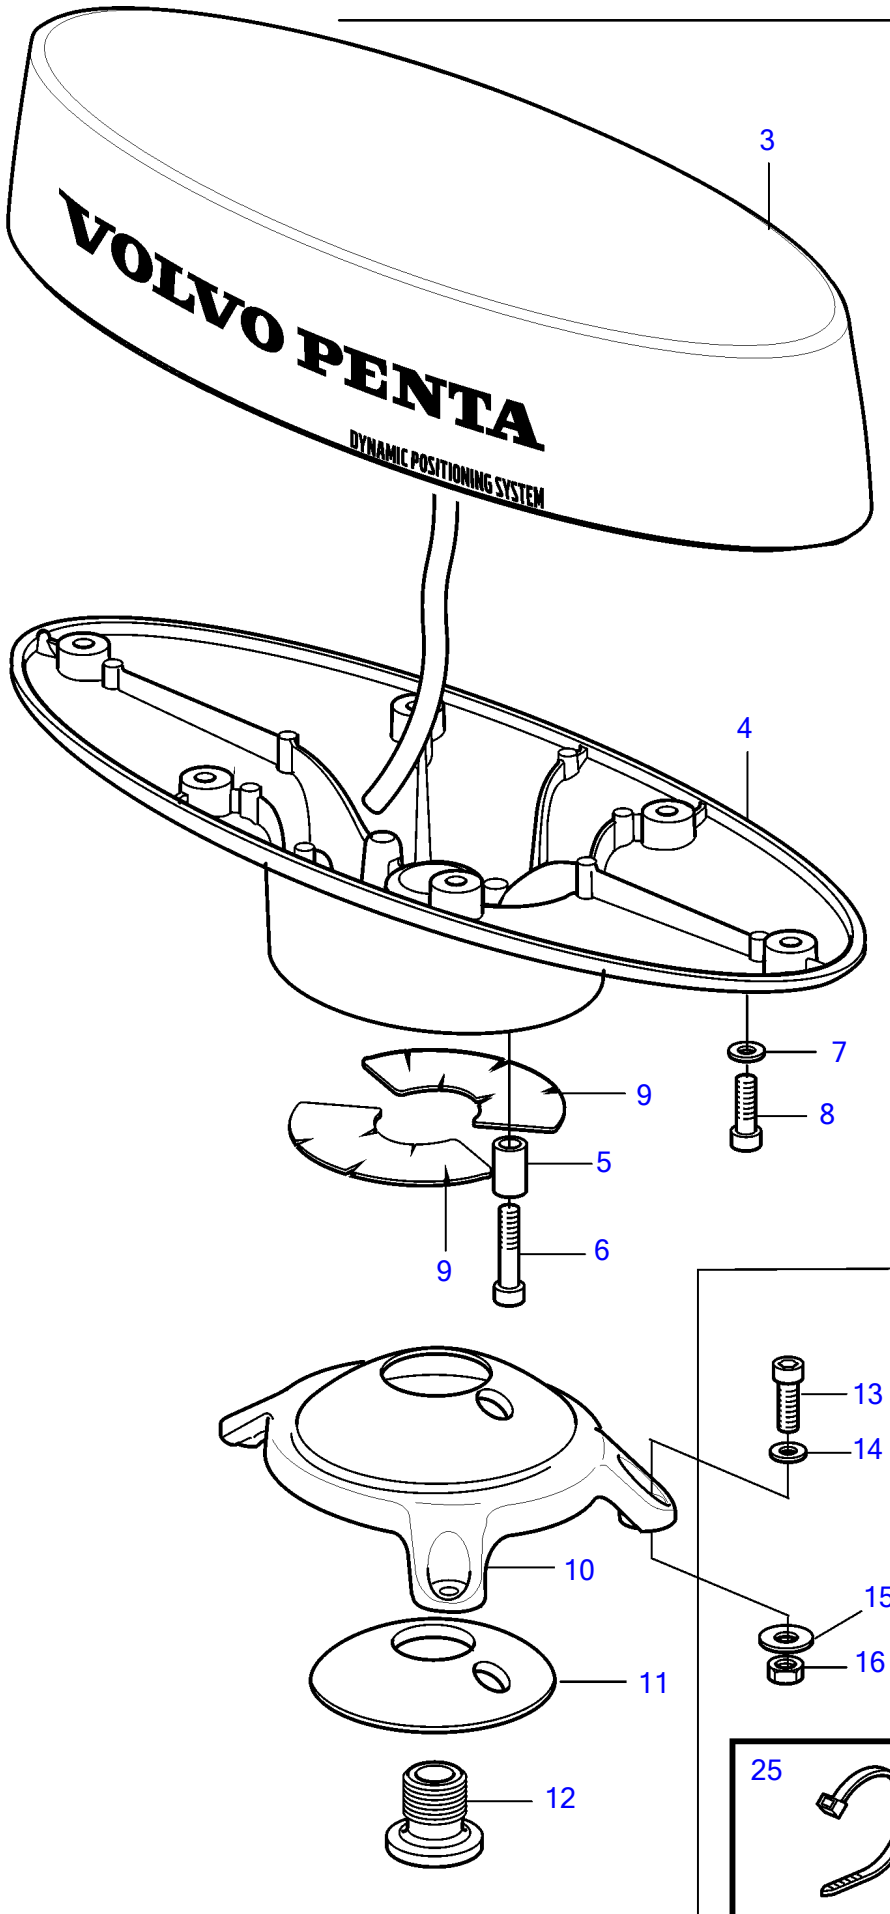

D4-260D-B, D4-260D-C, D4-260D-D, D4-300D-A, D4-300D-C, D4-260D-E, D4-300D-E, D4-300D-D

23

WARNING

Avoid severe injury or death due to drowning. Use or proper tie correct.

Do not step on the swim platform when engine is running.

D4-260D-B, D4-260D-C, D4-260D-D, D4-300D-A, D4-300D-C, D4-260D-E, D4-300D-E, D4-300D-D

REF	PART NO.	QTY	DESCRIPTION	NOTES
1	21300833	1	Antenna kit	
2	(21300831)	1	• Antenna	Obsolete part
3	21231832	1	• • Sensor	
4	21395738	1	• • Antenna base	
5	478344	2	• • Spacer sleeve	
6	994153	2	• • Hex. socket screw	
7	941670	6	• • Washer	
8	994138	6	• • Hex. socket screw	
9	21328699	2	• • Decal	
10	21300823	1	• • Antenna base	
11	21300829	1	• • Tensioning ring	
12	21330777	1	• • Hollow screw	
13	994153	3	• Hex. socket screw	
14	941670	3	• Washer	
15	993419	3	• Washer	
16	946330	3	• Hexagon nut	
17	21303890	1	• Cable grommet	
18	961314	1	• Cross recessed screw	
19	874960	1	• Housing	
20	874961	1	• Wedge	
21	8397660	1	• Plug	
22	21231837	1	• Converter	
23	21318999	1	• Decal	
24	21325536	1	• Label	
25	948211	3	• Cable tie	