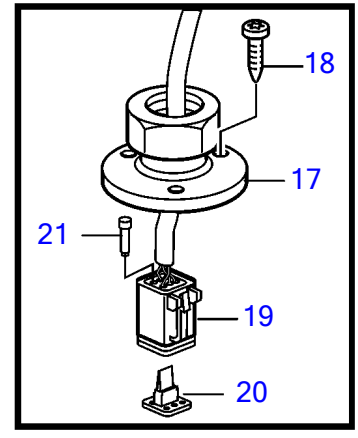

23

WARNING

Avoid severe injury or death due to drowning. Use or proper tie correct.

Do not step on the swim platform when engine is running.

Propellers can spin without warning and be extremely hot.

Do not enter the water while engine are running. If you can move suddenly.

Hold on while on the swim platform.

24

WARNING

When DPS is in Use Boats Underway

Maintain proper LOOKOUT

STAY OUT of water spinning propellers.

HOLD ON to prevent fall a boat can move suddenly

READ the owner's manual

Failure to observe warnings may result in SEVERE INJURY or DEATH.

1

2