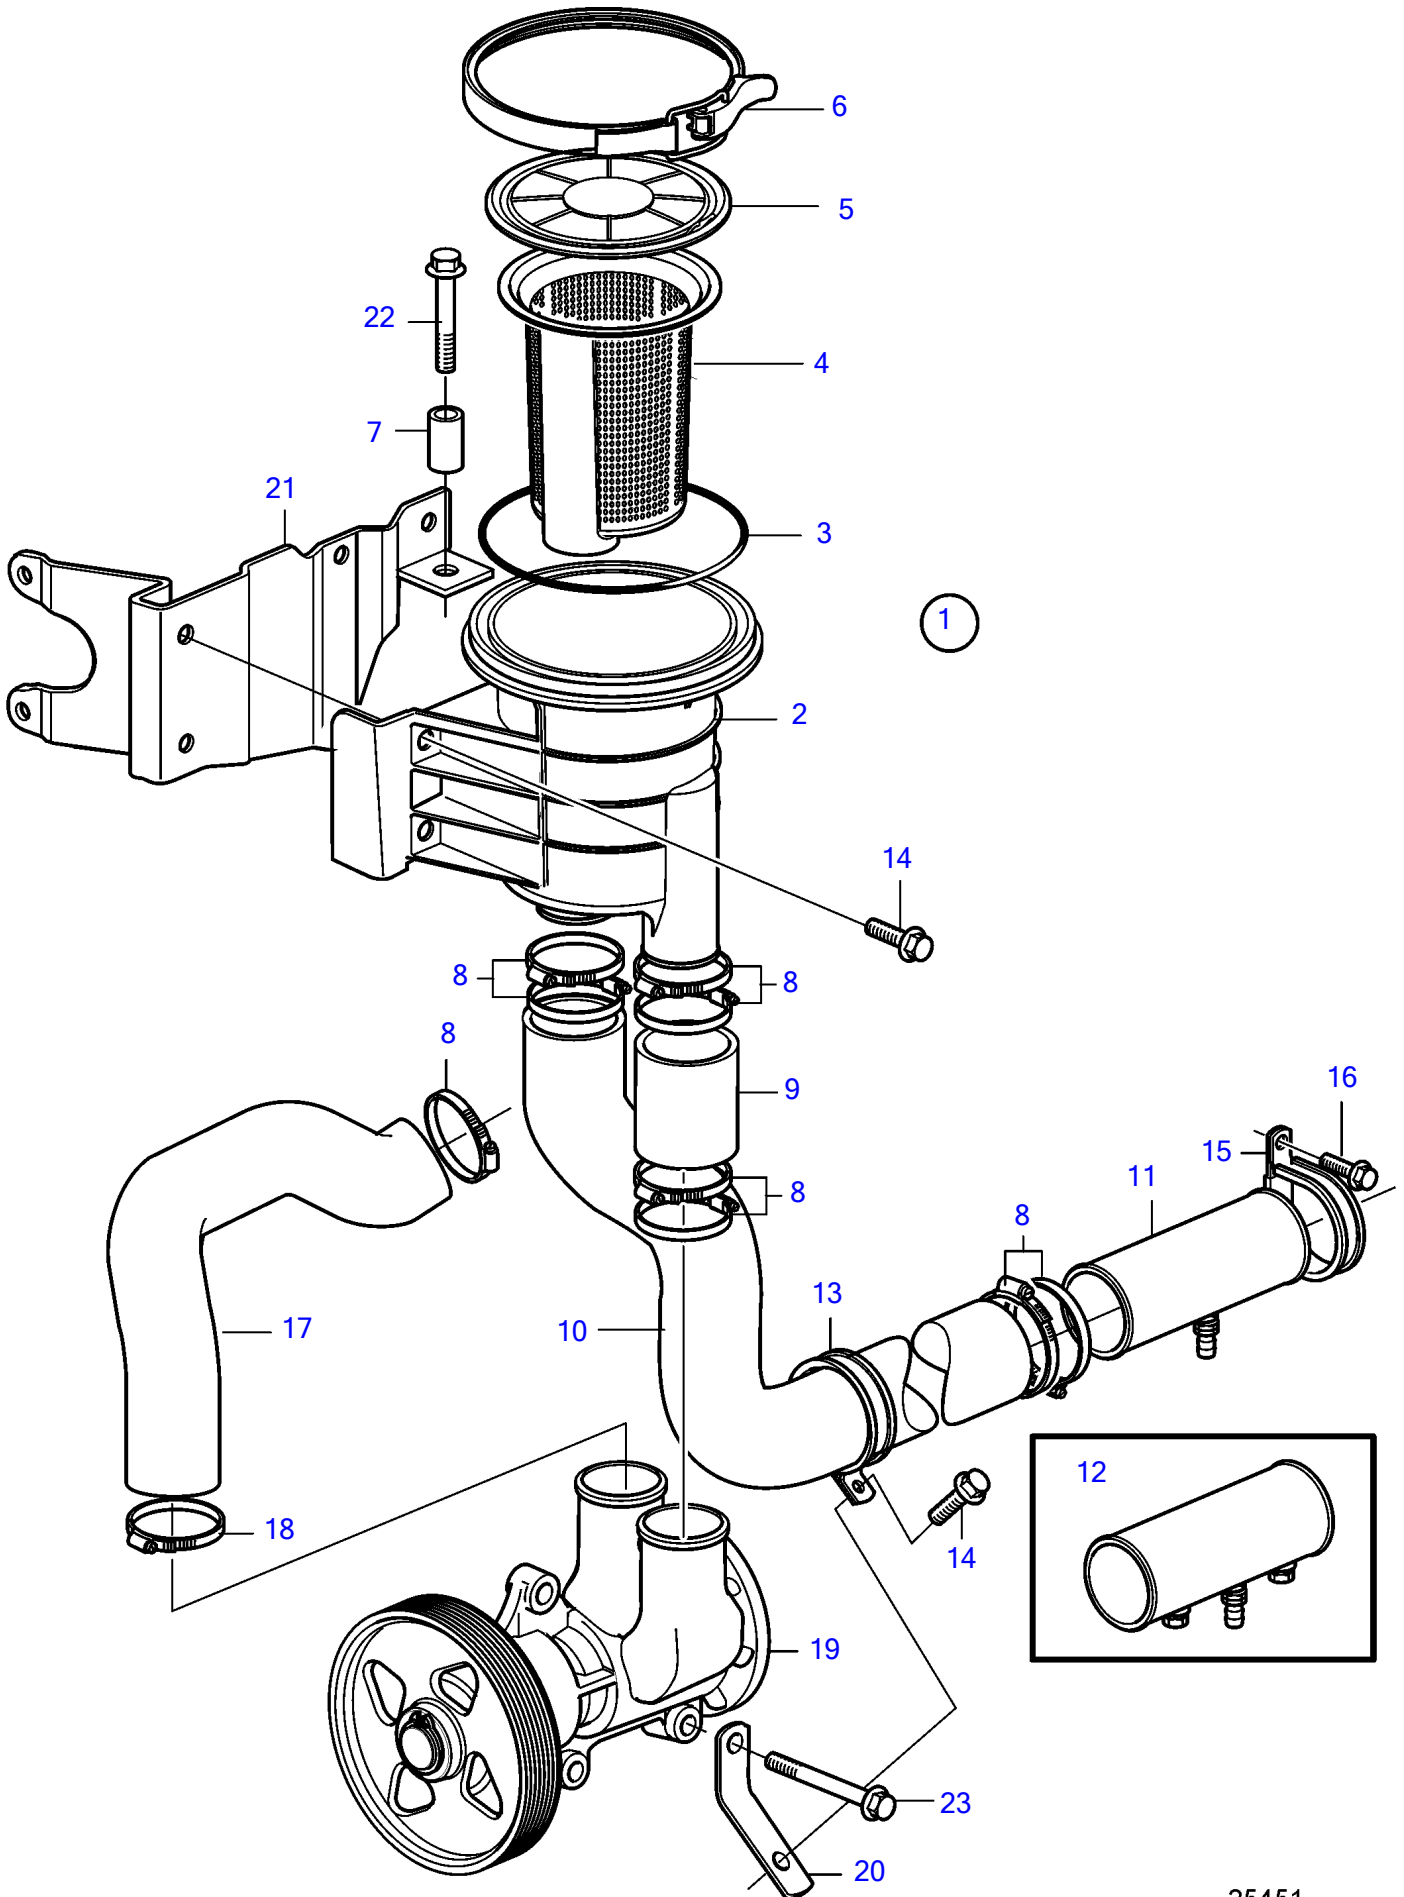

D4-225A-E, D4-260A-E, D4-260D-E, D4-300A-E, D4-300D-E

25451

Upd:2014-07-03

25451

7746200-26-36339

D4-225A-E, D4-260A-E, D4-260D-E, D4-300A-E, D4-300D-E

REF	PART NO.	QTY	DESCRIPTION	SEE SEC.	NOTES
1	21368500	1	Sea water filter		
2	(21368502)	1	• Strainer housing		Obsolete part
3	995147	1	• O-ring		
4	21368504	1	• Strainer		
5	21445782	1	• Cover		
6	21368508	1	• V-band clamp		
7	3528225	1	• Spacer sleeve		
8	961672	9	Hose clamp		
9	994814	1	Rubber hose		
10	21368518	1	Hose		
11	3584430	1	T-pipe		
12	3584243	1	Radiator		
13	980476	1	Clamp		
14	946173	3	Flange screw		
15	984474	1	Clamp		
16	945444	1	Flange screw		
17	21368514	1	Hose		
18	961671	1	Hose clamp		
19	21419374	1	Sea water pump		
			•	36390	
			• Bulletin P-26-6-5	P-26-6-5-EN	New seawater pump kits
20	21619824	1	Bracket		
21	21368510	1	Bracket		
22	973924	1	Flange screw		
23	947760	4	Flange screw		

7746200-26-36339

25451

Upd:2014-07-03