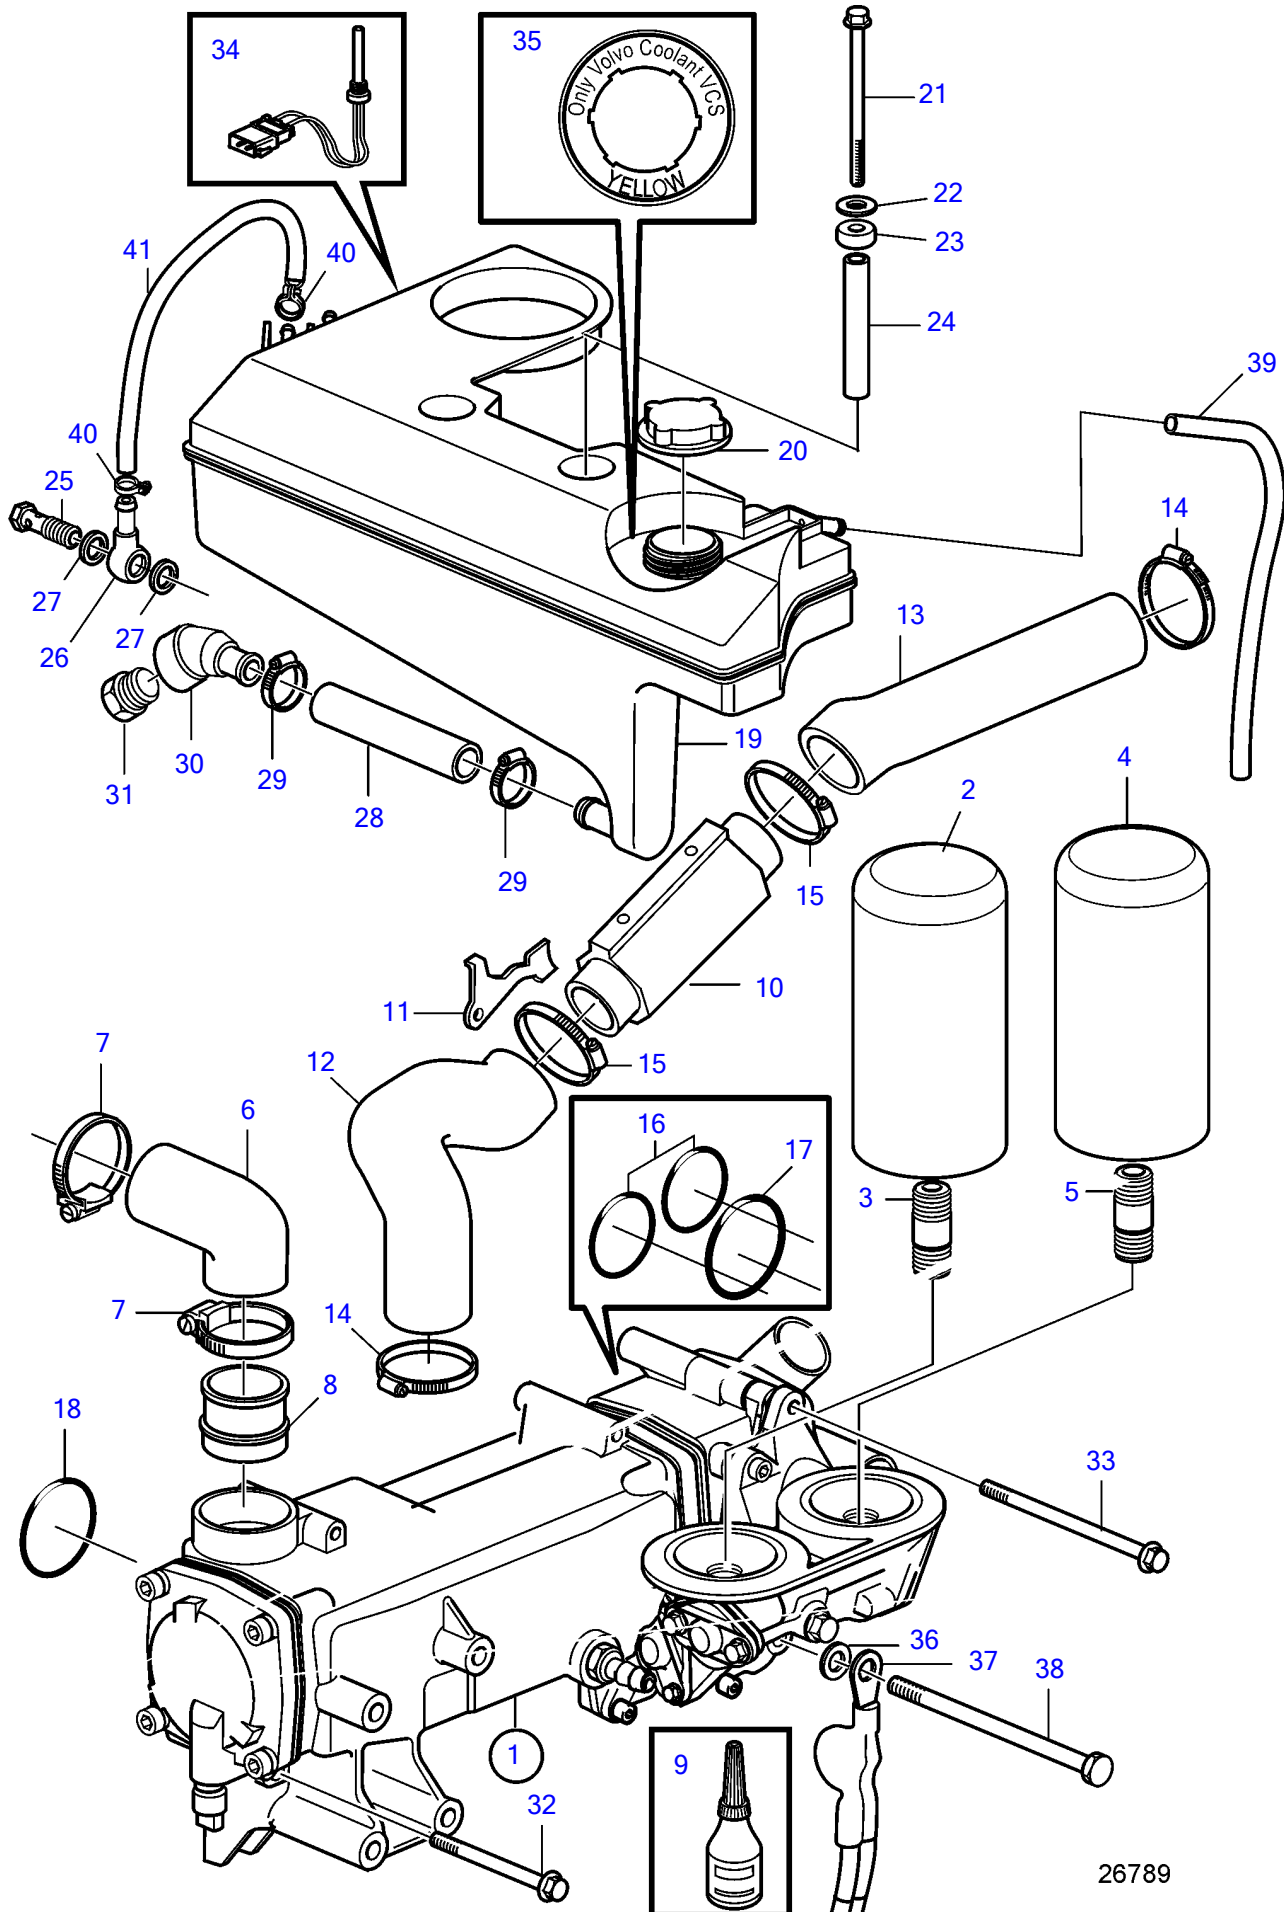

D4-210A-A, D4-210I-A, D4-260A-A, D4-260I-A

26789

D4-210A-A, D4-210I-A, D4-260A-A, D4-260I-A

REF	PART NO.	QTY	DESCRIPTION	SEE SEC.	NOTES
1	3582298	1	Heat exchanger		Replaced by 3812563
			.	6535	
	3812563	1	Heat exchanger		
			.	8164	
2	21632901	1	Oil filter		By pass
3	423067	1	Nipple		
4	3582732	1	Oil filter		Full flow.
5	3583695	1	Nipple		
6	3808093	1	Hose	7043	Included in kit 3818868., (3582929)
7	961672	2	Hose clamp	7043	Included in kit 3818868.
8	3808092	1	Pipe connection	7043	Included in kit 3818868.
9	1161370	1	Adhesive	7043	Included in kit 3818868., 50ml
10	3583818	1	Fuel cooler		
11	3583819	1	Bracket		
12	3583009	1	Hose		
13	3583011	1	Hose		
14	943478	2	Hose clamp		
15	943479	2	Hose clamp		
16	949722	2	O-ring		
17	976041	1	O-ring		
18	969415	1	O-ring		
19	3887582	1	Expansion tank		(3584072)
20	1674083	1	Pressure cap		
21	965184	2	Flange screw		L=100mm
22	976944	2	Washer		
23	3285120	2	Spacer sleeve		
24	3583863	2	Spacer sleeve		
25	969299	1	Hollow screw		
26	858750	1	Banjo nipple		
27	11994	2	Gasket		
28	952969	1	Hose		
29	943472	2	Hose clamp		
30	3808586	1	T-nipple		(3584237)
31	479956	1	Plug		
32	965184	4	Flange screw		
33	968893	1	Flange screw		
34	3547710	1	Level guard		
35	21506995	1	Label		
36	955894	1	Washer		
37	21923306	1	Wiring harness kit	7033	
38	980103	1	Hexagon screw		
39	942754	1	Hose		
40	975270	2	Hose clamp		
41	942700	1	Hose		L=250mm