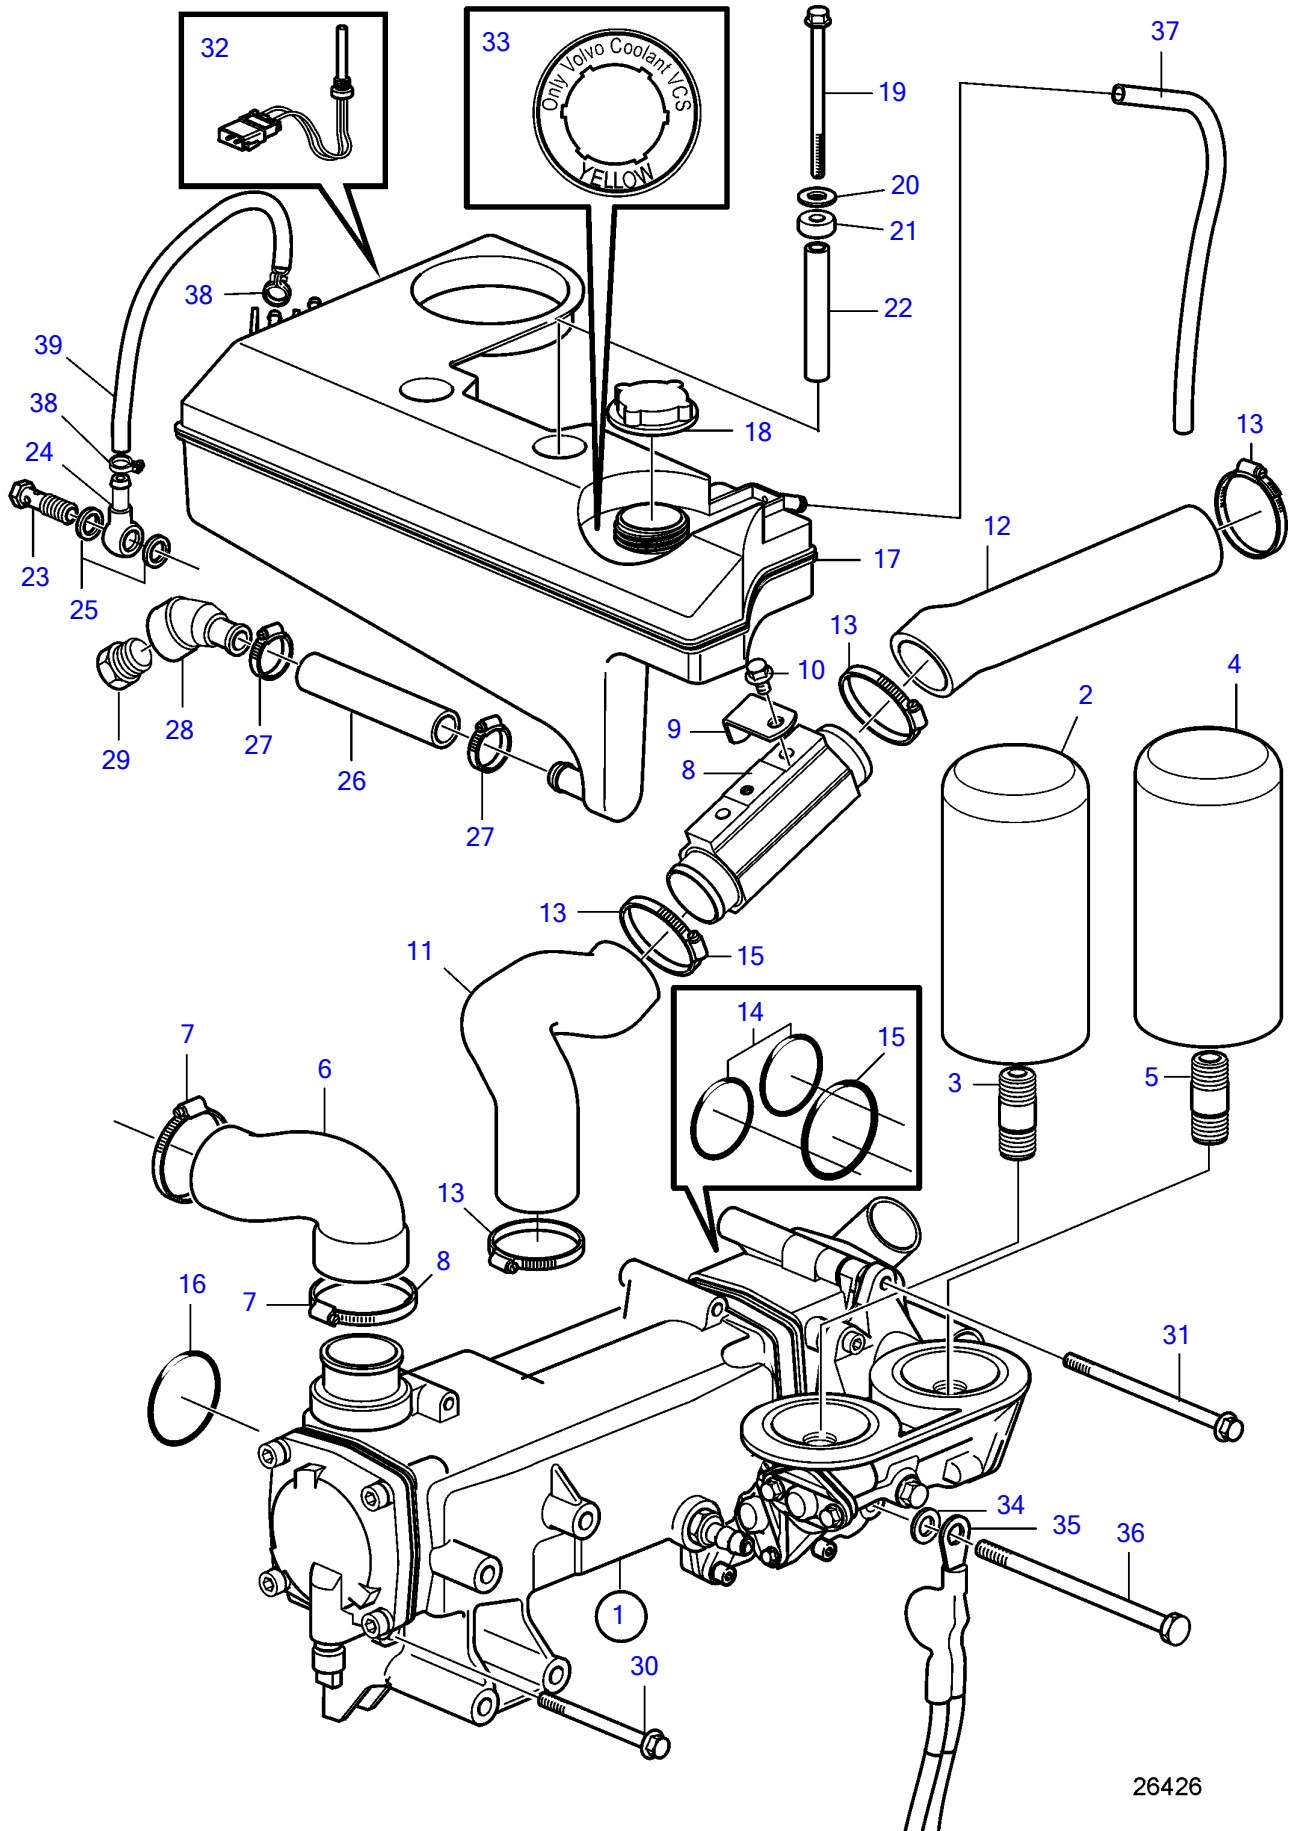

D4-180I-B, D4-180I-C, D4-180I-D, D4-180I-E, D4-210A-A, D4-210I-A, D4-210I-B, D4-225I-B, D4-225A-C, D4-225A-D, D4-225I-C, D4-225I-D, D4-260A-A, D4-260A-B, D4-260A-C, D4-260A-D, D4-260D-B, D4-260D-C, D4-260D-D, D4-260I-A, D4-260I-B, D4-260I-C, D4-260I-D, D4-300A-A, D4-300A-C, D4-300A-D, D4-300D-A, D4-300D-C, D4-300I-A, D4-300I-C, D4-300I-D, D4-225A-E, D4-225I-E, D4-260A-E, D4-260D-E, D4-260I-E, D4-300A-E, D4-300D-E, D4-300D-D, D4-300I-E

26426

D4-180I-B, D4-180I-C, D4-180I-D, D4-180I-E, D4-210A-A, D4-210I-A, D4-210I-B, D4-225I-B, D4-225A-C, D4-225A-D, D4-225I-C, D4-225I-D, D4-260A-A, D4-260A-B, D4-260A-C, D4-260A-D, D4-260D-B, D4-260D-C, D4-260D-D, D4-260I-A, D4-260I-B, D4-260I-C, D4-260I-D, D4-300A-A, D4-300A-C, D4-300A-D, D4-300D-A, D4-300D-C, D4-300I-A, D4-300I-C, D4-300I-D, D4-225A-E, D4-225I-E, D4-260A-E, D4-260D-E, D4-260I-E, D4-300A-E, D4-300D-E, D4-300D-D, D4-300I-E

REF	PART NO.	QTY	DESCRIPTION	SEE SEC.	NOTES
1	40005711	1	Heat exchanger		
			.	35207	
2	21632901	1	Oil filter		By pass
3	423067	1	Nipple		
4	3582732	1	Oil filter		Full flow.
5	3583695	1	Nipple		
6	3808093	1	Hose		(3582929)
7	961672	2	Hose clamp		
8	40005787	1	Fuel cooler		
9	21107541	1	Bracket		
10	946025	1	Flange screw		
11	3888922	1	Hose		
12	3583011	1	Hose		
13	943479	4	Hose clamp		
14	949722	2	O-ring		
15	976041	1	O-ring		
16	969415	1	O-ring		
17	3887582	1	Expansion tank		(3584072)
18	1674083	1	Pressure cap		
19	965184	2	Flange screw		L=100mm
20	976944	2	Washer		
21	3285120	2	Spacer sleeve		
22	3583863	2	Spacer sleeve		
23	969299	1	Hollow screw		
24	858750	1	Banjo nipple		
25	11994	2	Gasket		
26	952969	1	Hose		
27	943472	2	Hose clamp		
28	3808586	1	T-nipple		(3584237)
29	479956	1	Plug		
30	965184	4	Flange screw		
31	968893	1	Flange screw		
32	3547710	1	Level guard		
33	21506995	1	Label		
34	955894	1	Washer		
35	21923306	1	Wiring harness kit	7033	
36	980103	1	Hexagon screw		
37	942754	1	Hose		
38	975270	2	Hose clamp		
39	942700	1	Hose		