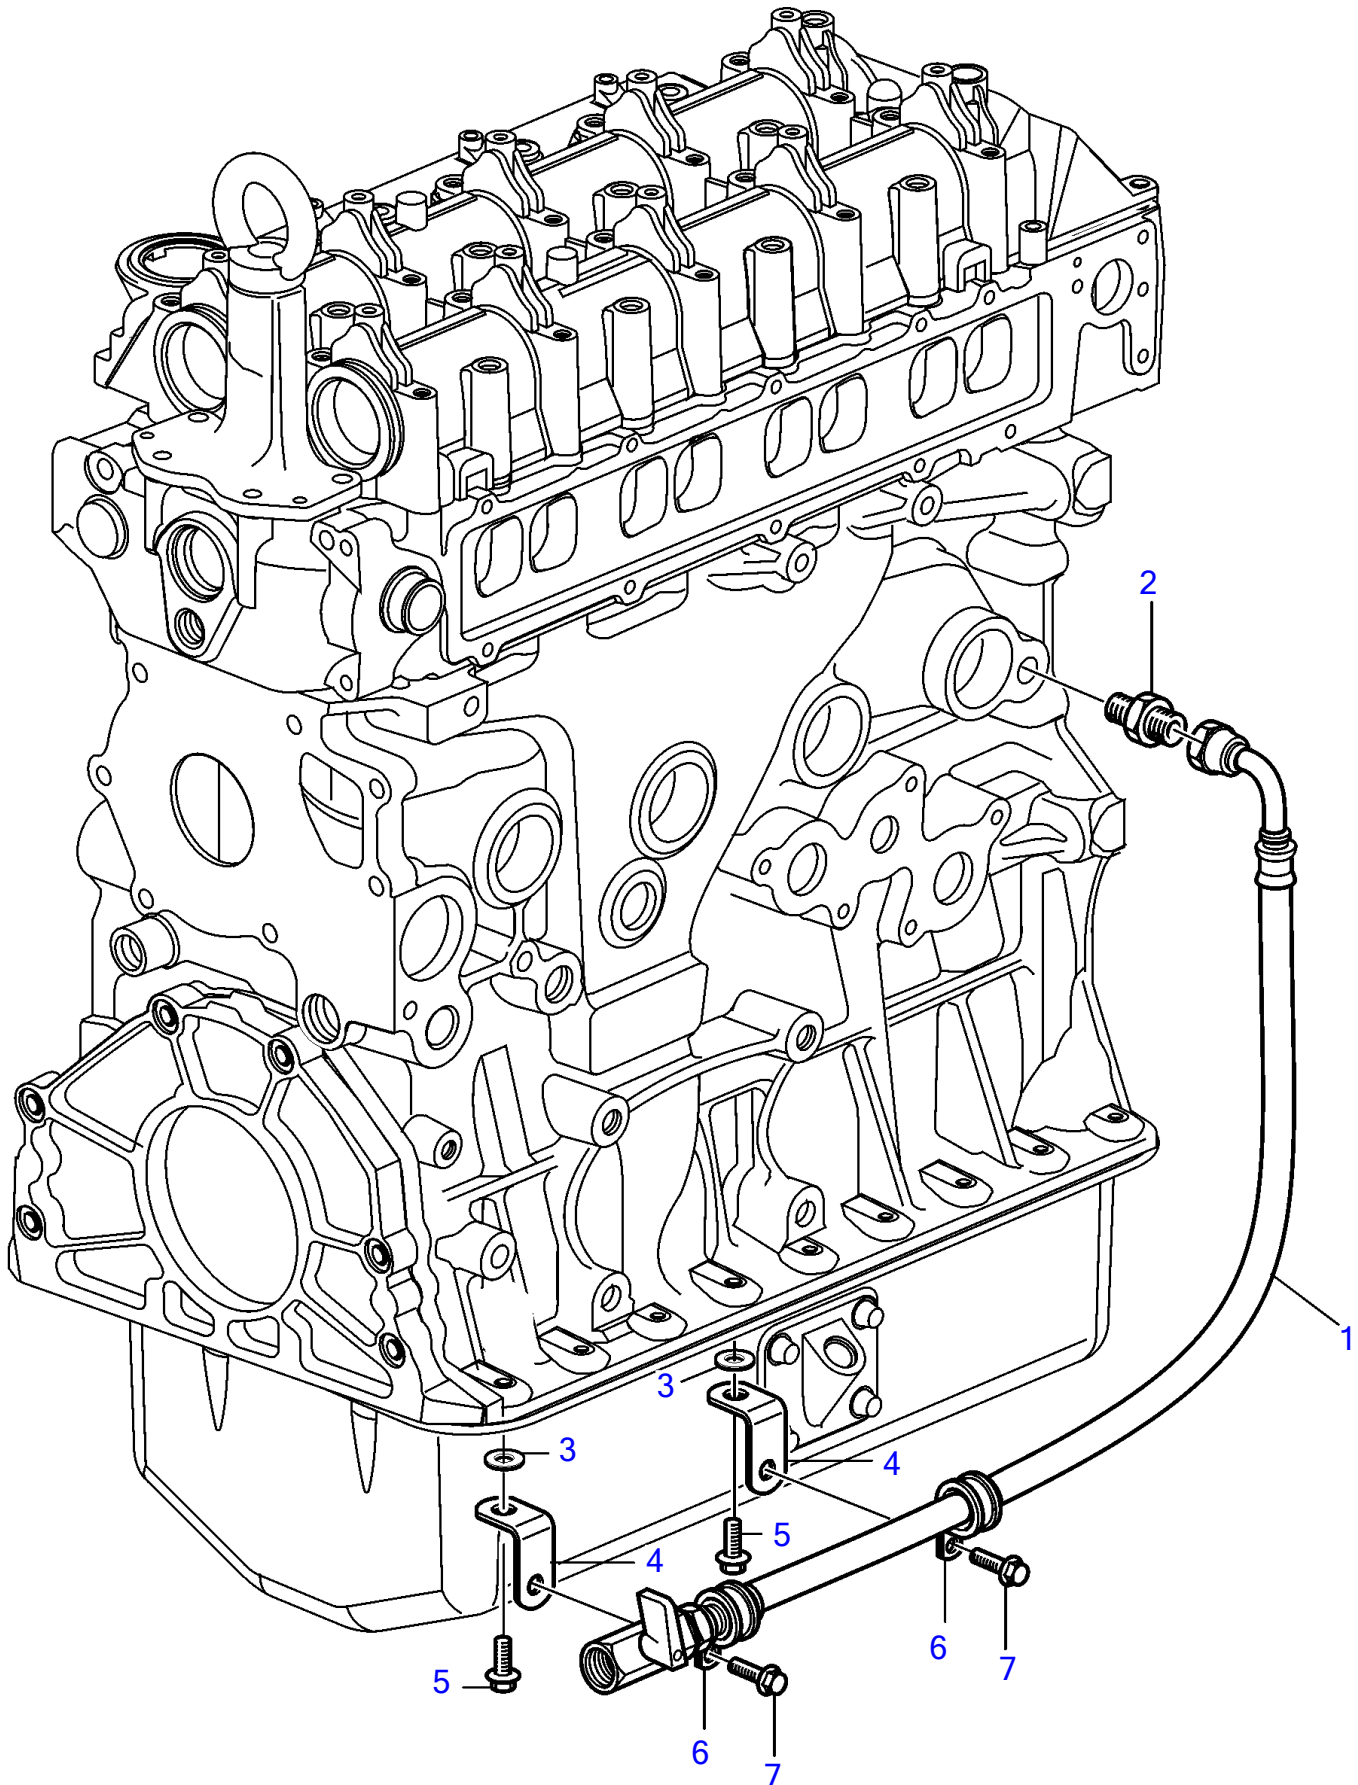

D4-180I-B, D4-180I-C, D4-180I-D, D4-180I-E, D4-210A-A, D4-225A-B, D4-210I-A, D4-210I-B, D4-225I-B, D4-225A-C, D4-225A-D, D4-225I-C, D4-225I-D, D4-260A-A, D4-260A-B, D4-260A-C, D4-260A-D, D4-260D-B, D4-260D-C, D4-260D-D, D4-260I-A, D4-260I-B, D4-260I-C, D4-260I-D, D4-300A-A, D4-300A-C, D4-300A-D, D4-300D-A, D4-300D-C, D4-300I-A, D4-300I-C, D4-300I-D, D4-225A-E, D4-225I-E, D4-260A-E, D4-260D-E, D4-260I-E, D4-300A-E, D4-300D-E, D4-300D-D, D4-300I-E

REF	PART NO.	QTY	DESCRIPTION
1	21235854	1	Drain hose
2	943299	1	Nipple
3	941744	2	Washer
4	3584088	2	Angle bracket
5	946173	2	Flange screw
6	952629	2	Clamp
7	946501	2	Flange screw