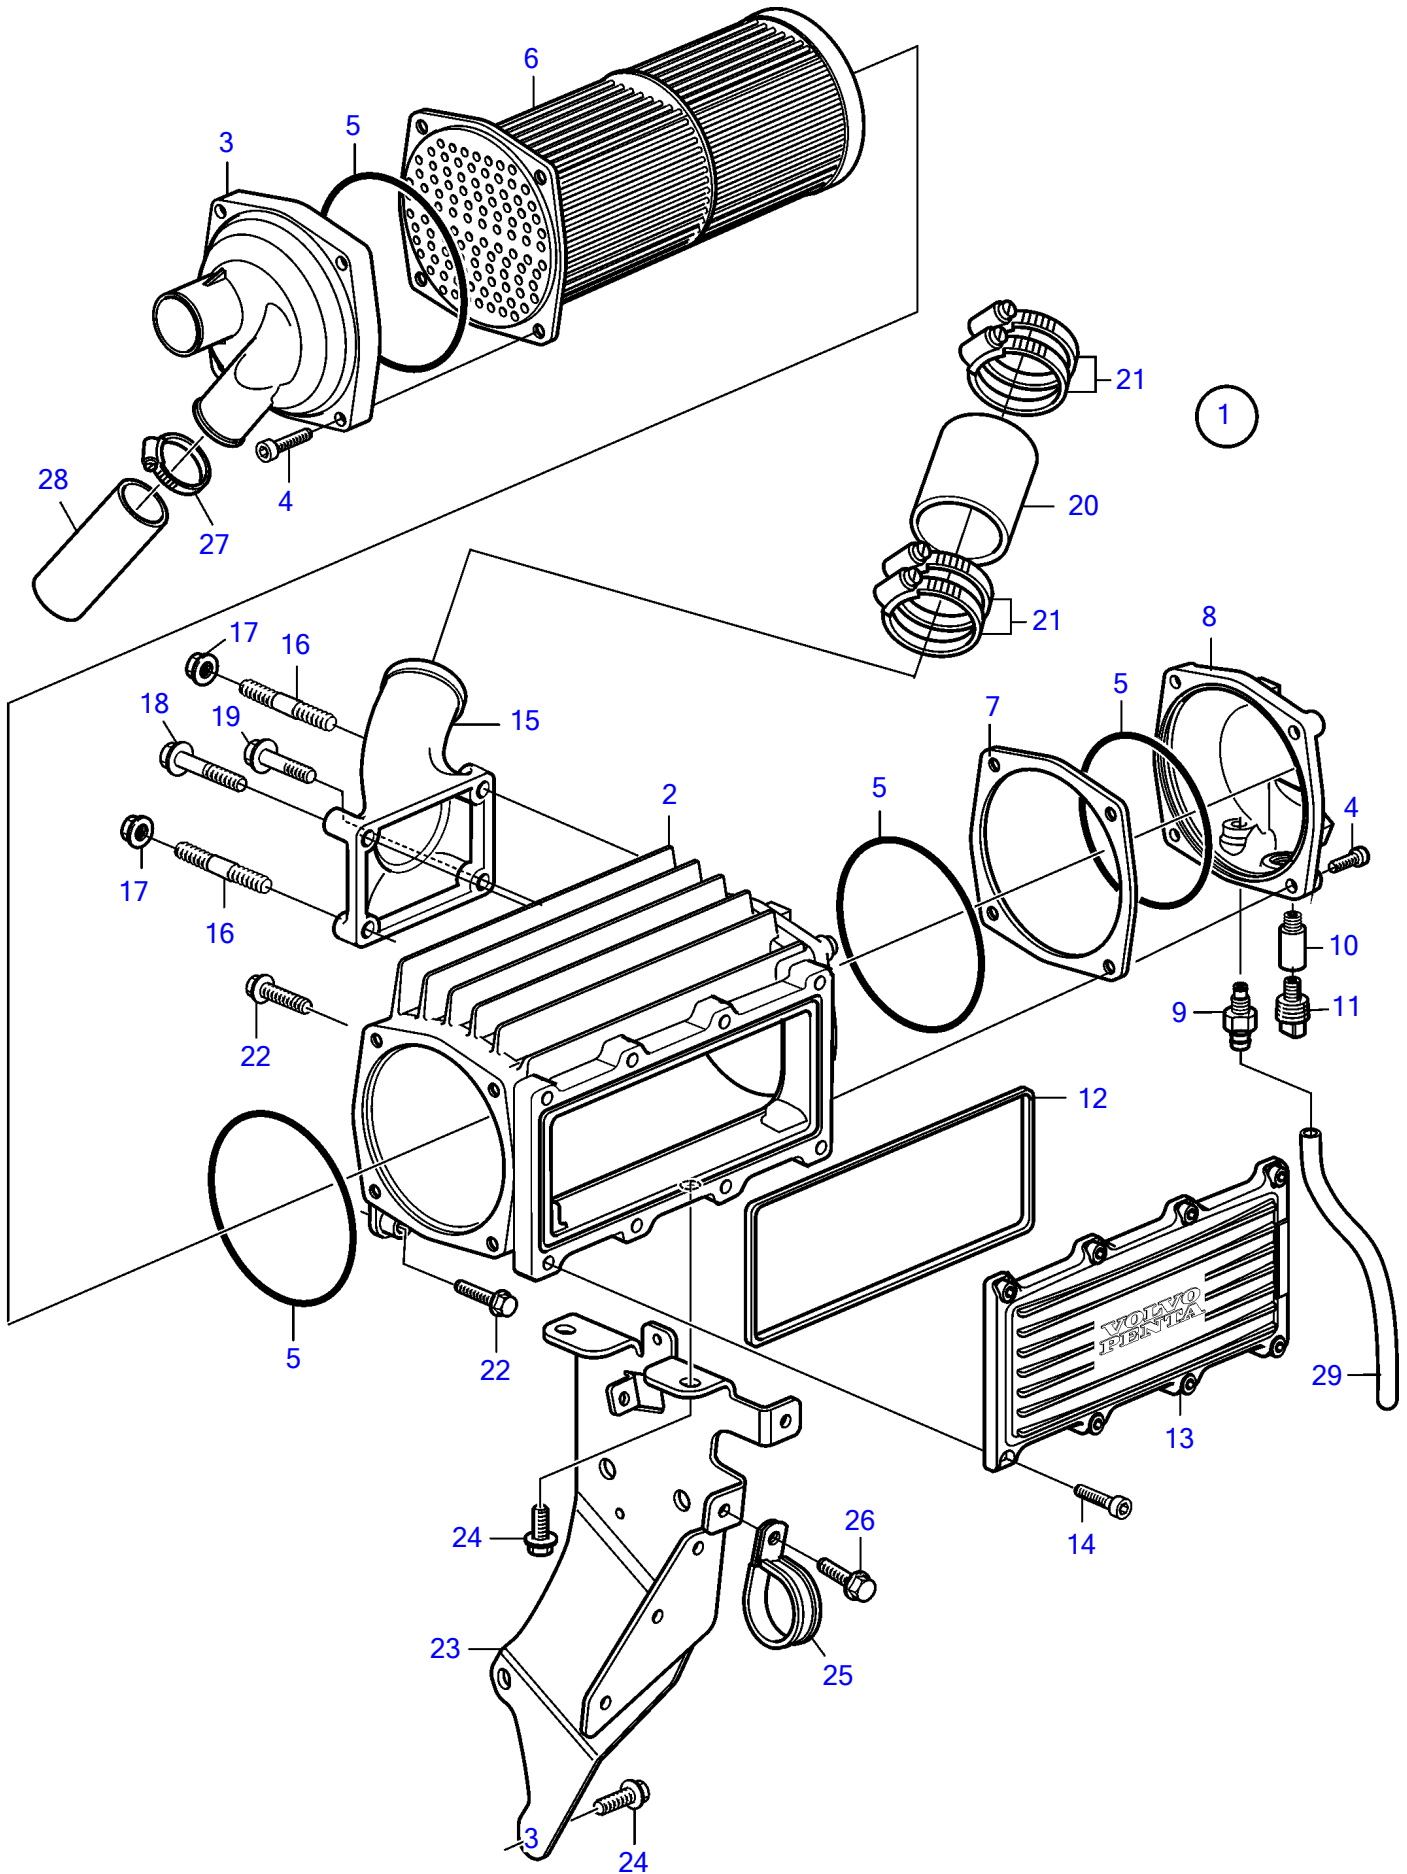

D4-300A-C, D4-300A-D, D4-300D-C, D4-300I-C, D4-300I-D, D4-300A-E, D4-300D-E, D4-300D-D, D4-300I-E

24363

D4-300A-C, D4-300A-D, D4-300D-C, D4-300I-C, D4-300I-D, D4-300A-E, D4-300D-E, D4-300D-D, D4-300I-E

REF	PART NO.	QTY	DESCRIPTION	NOTES
1	3885354	1	Intercooler	
2	21692360	1	• Housing	
3	3583628	1	• Cardboard tube	
4	3838337	8	• Screw	
5	3838406	4	• O-ring	
6	3808746	1	• Insert	
7	3838407	1	• Spacer	
8	3583629	1	• Cover	
9	3583822	1	• Draining nipple	
10	838929	1	• Anode	
11	838928	1	• Plug	
12	3583634	1	• Gasket	
13	3583633	1	• Cover	
14	3583635	8	• Screw	
15	3582786	1	Connection pipe	
16	953049	2	Stud	
17	945408	2	Flange nut	
18	965216	1	Flange screw	
19	947760	1	Flange screw	
20	865747	1	Hose	
21	994565	2	Hose clamp	
22	973924	4	Flange screw	
23	3848536	1	Bracket	
24	946173	5	Flange screw	
25	984474	2	Clamp	
26	946440	2	Flange screw	
27	943478	2	Hose clamp	
28	943370	1	Rubber hose	L=50mm
29	942754	1	Hose	