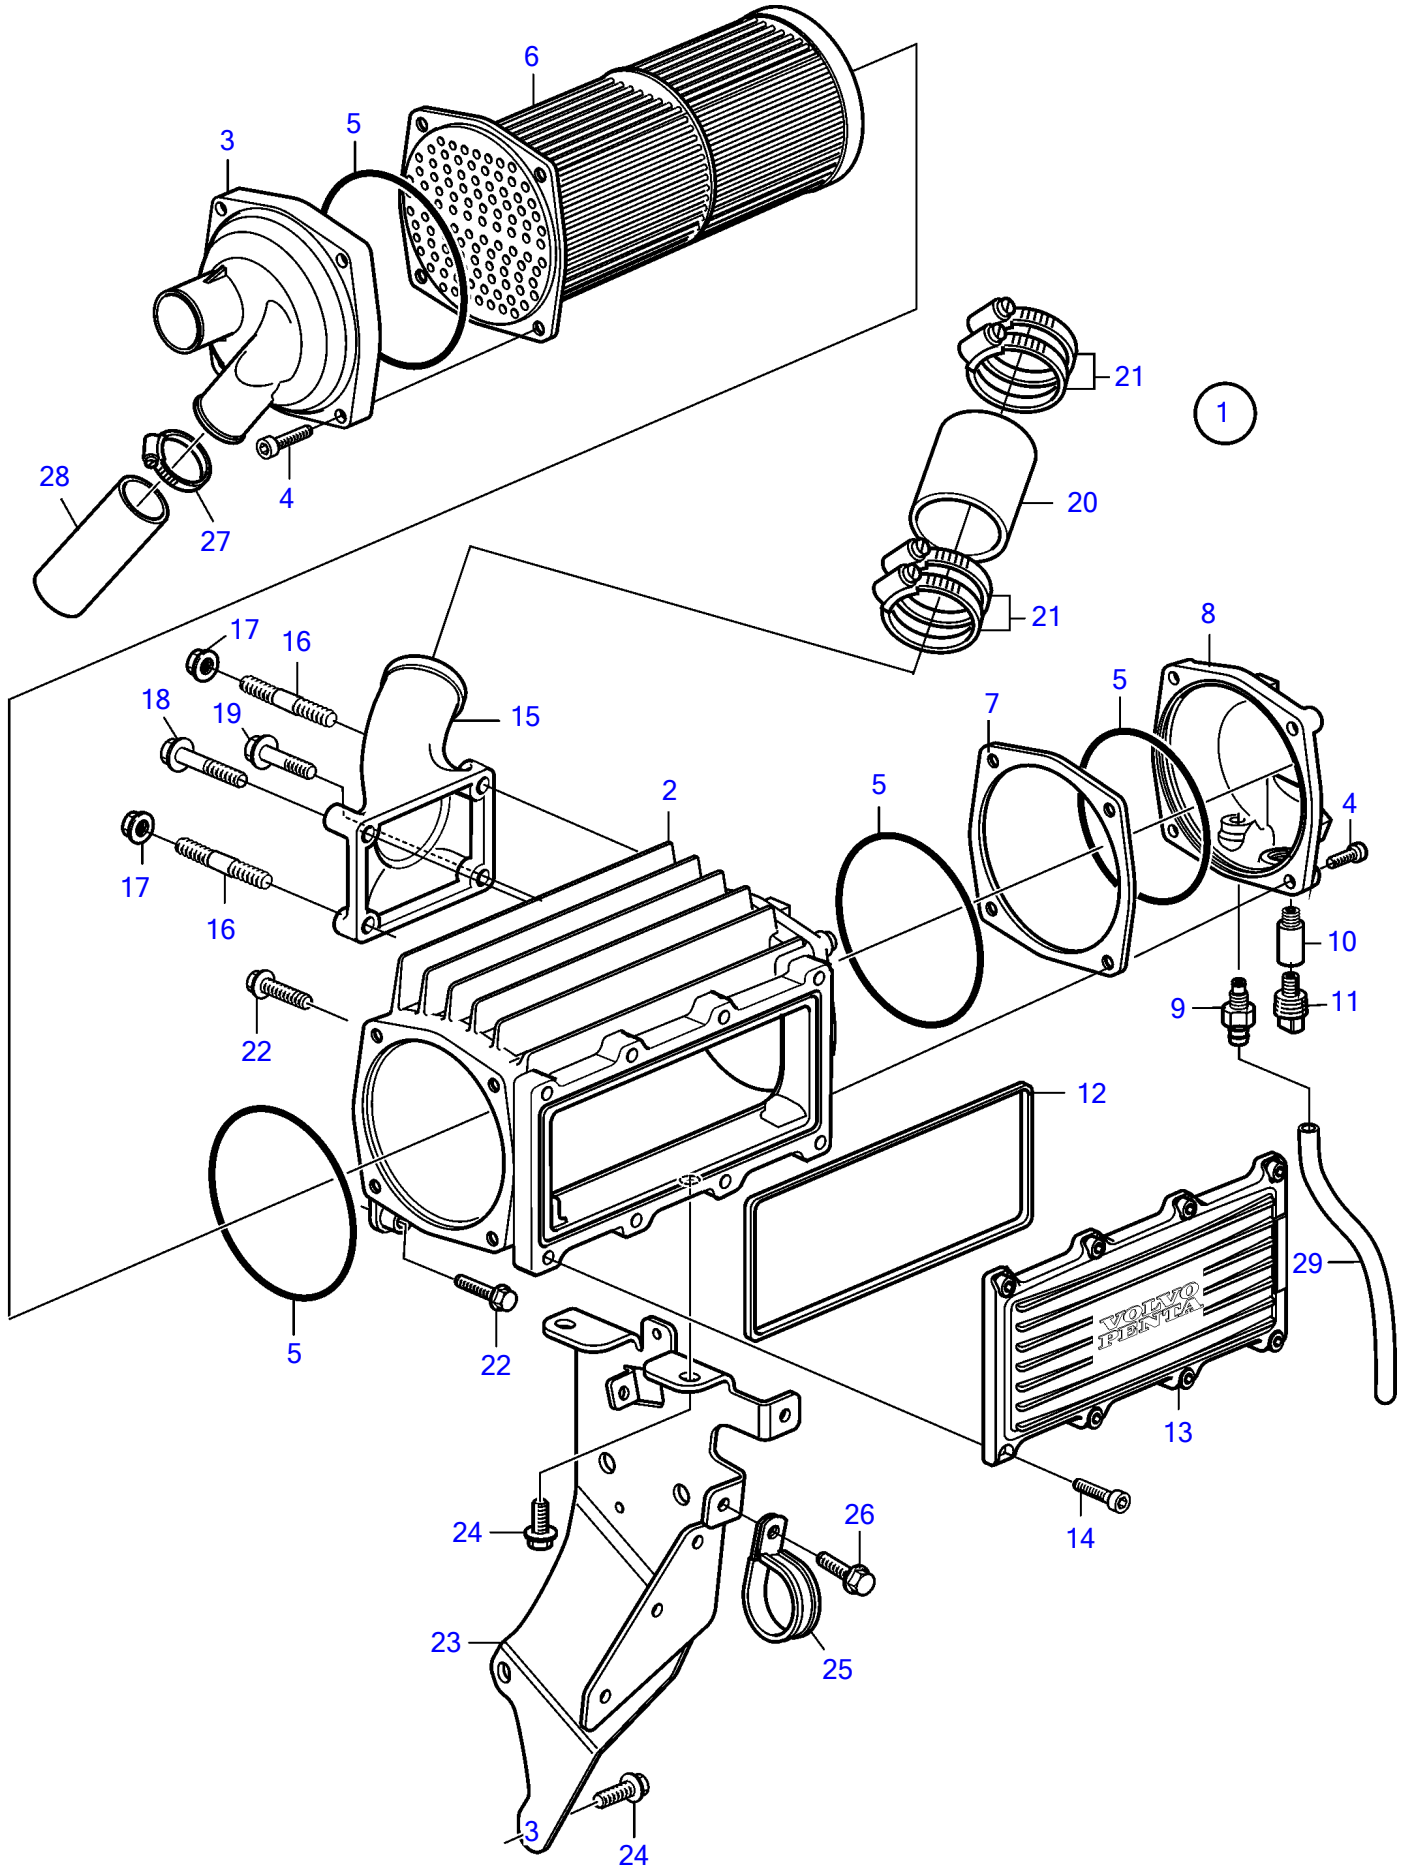

D4-180I-C, D4-180I-D, D4-180I-E, D4-225A-C, D4-225A-D, D4-225I-C, D4-225I-D, D4-260A-C, D4-260A-D, D4-260D-C, D4-260D-D, D4-260I-C, D4-260I-D, D4-225A-E, D4-225I-E, D4-260A-E, D4-260D-E, D4-260I-E

D4-180I-C, D4-180I-D, D4-180I-E, D4-225A-C, D4-225A-D, D4-225I-C, D4-225I-D, D4-260A-C, D4-260A-D, D4-260D-C, D4-260D-D, D4-260I-C, D4-260I-D, D4-225A-E, D4-225I-E, D4-260A-E, D4-260D-E, D4-260I-E

REF	PART NO.	QTY	DESCRIPTION	NOTES
1	3582300	1	Intercooler	
2	21692360	1	• Housing	
3	3583628	1	• Cardboard tube	
4	3838337	8	• Screw	
5	3838406	4	• O-ring	
6	3583638	1	• Tube	
7	3838407	1	• Spacer	
8	3583629	1	• Cover	
9	3583822	1	• Draining nipple	
10	838929	1	• Anode	
11	838928	1	• Plug	
12	3583634	1	• Gasket	
13	3583633	1	• Cover	
14	3583635	8	• Screw	
15	3582786	1	Connection pipe	
16	953049	2	Stud	
17	945408	2	Flange nut	
18	965216	1	Flange screw	
19	947760	1	Flange screw	
20	865747	1	Hose	
21	994565	2	Hose clamp	
22	973924	4	Flange screw	
23	3848536	1	Bracket	
24	946173	5	Flange screw	
25	984474	2	Clamp	
26	946440	2	Flange screw	
27	943478	2	Hose clamp	
28	943370	1	Rubber hose	L=50mm
29	942754	1	Hose	